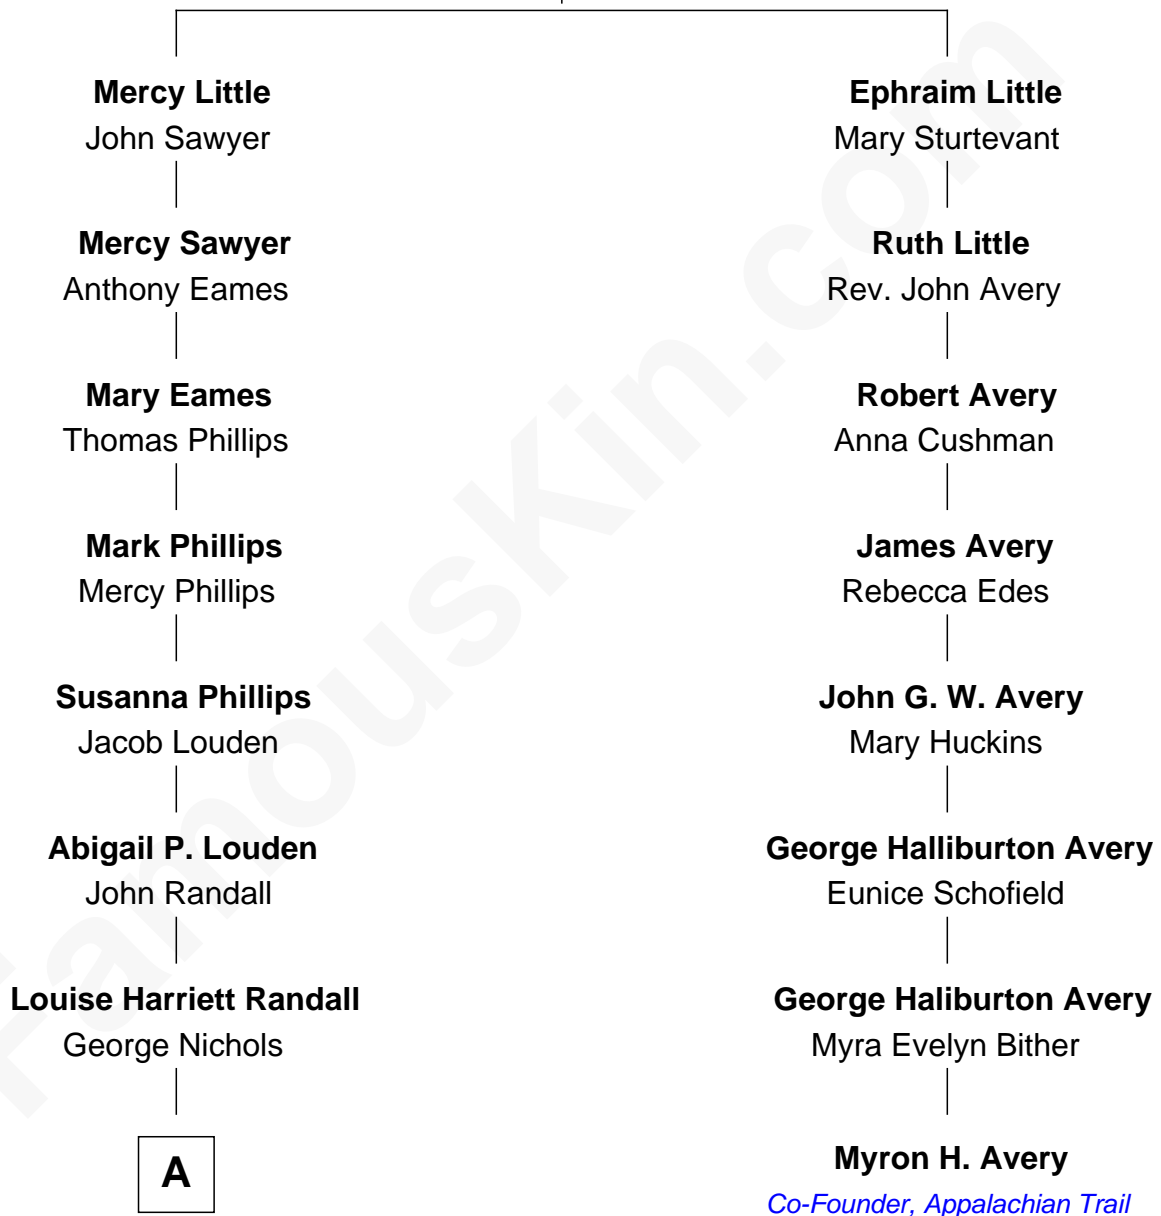

FamousKin.com Relationship Chart of

Taylor Lautner

TV and Movie Actor

7th cousin 5 times removed of

Myron H. Avery

Co-Founder, Appalachian Trail

Thomas Little

Anna Warren

A

—
Wayland Albert Nichols

Fannie Blanche Sisco

—
Frank James Nichols

Olive F. Allen

—
Keith Francis Nichols

Wanda J. Yount

—
Patricia Anne Nichols