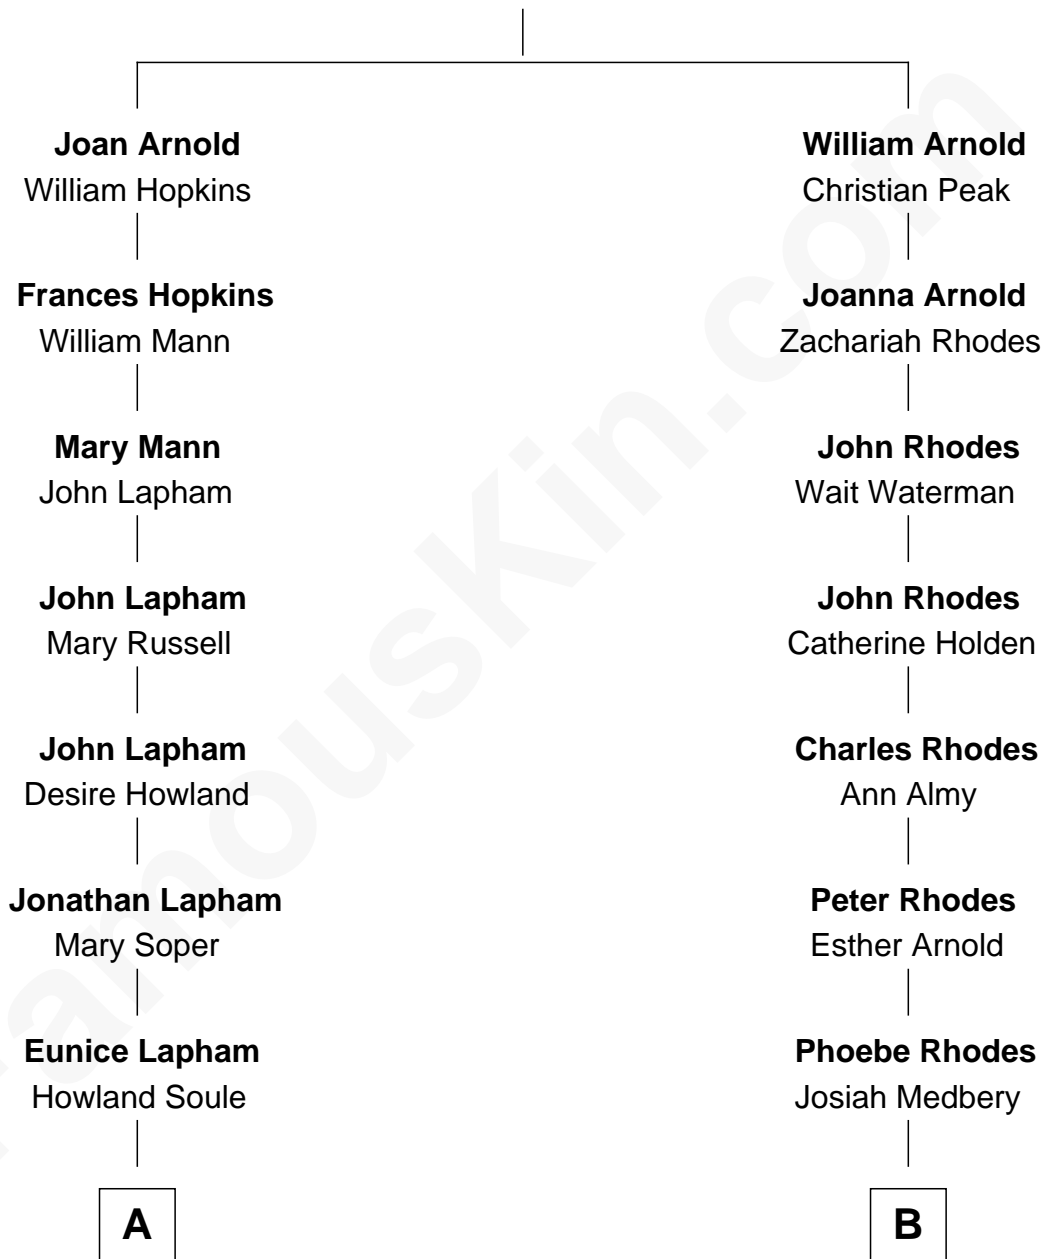

FamousKin.com Relationship Chart of

Taylor Lautner

TV and Movie Actor

9th cousin 5 times removed of

Benton MacKaye

Co-Founder, Appalachian Trail

Nicholas Arnold

Alice Gully

A

Howland Soule

Mary Hagaman

Howland Soule

Susan Ann Lounsbury

Edgar A. Soules

Lillian M. Barber

Cleon B. Soules