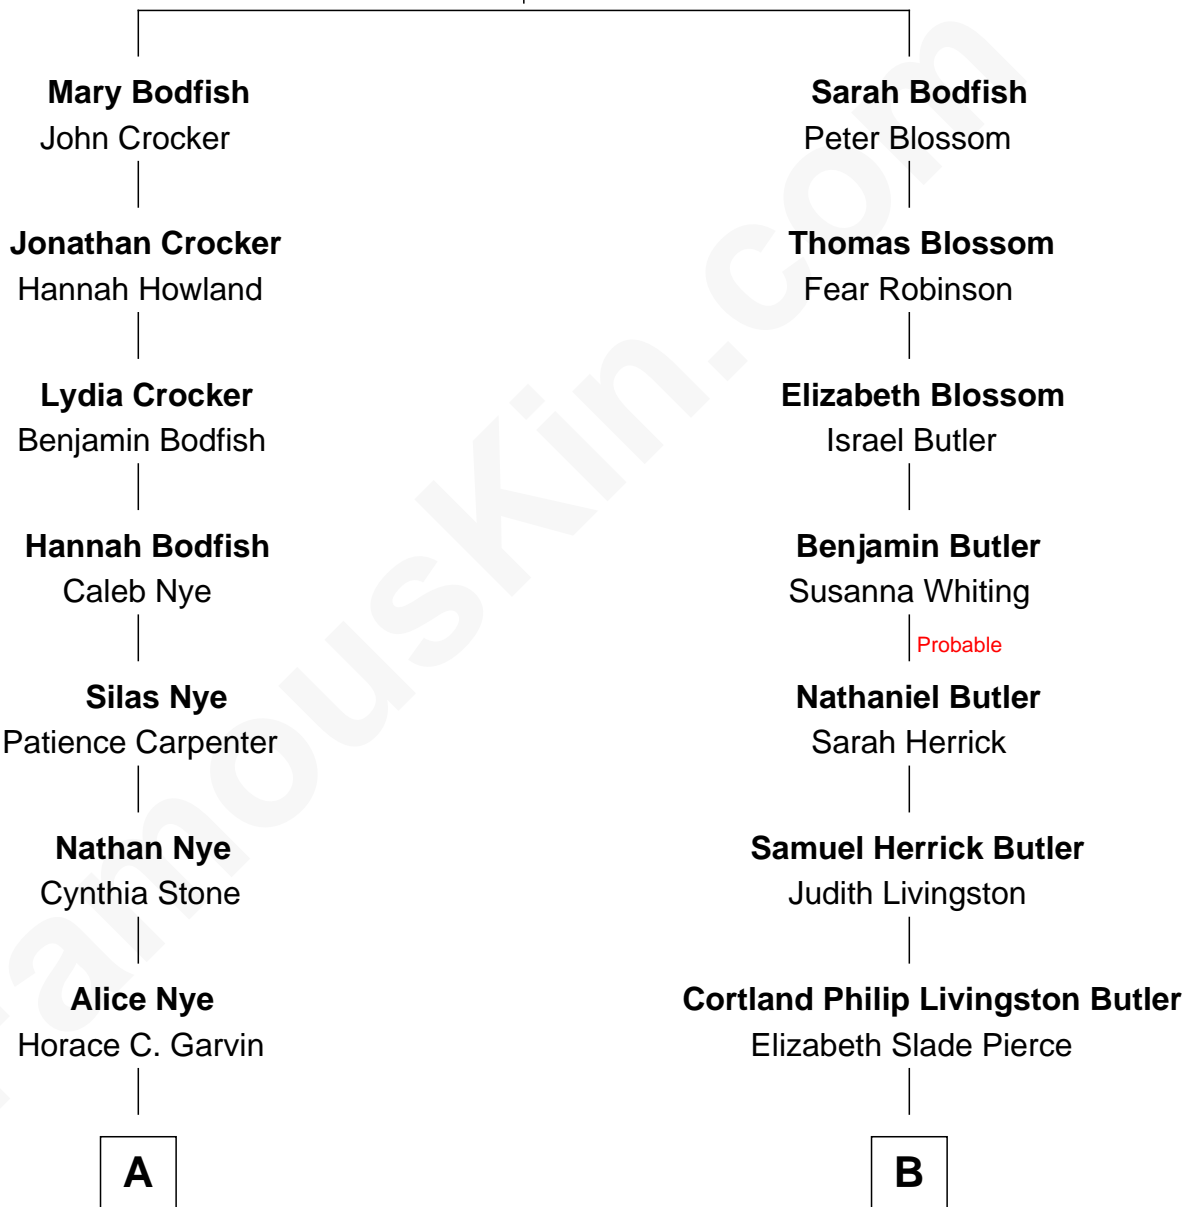

FamousKin.com Relationship Chart of

Taylor Lautner

TV and Movie Actor

10th cousin 3 times removed of

George H. W. Bush

41st U.S. President

Robert Bodfish

Bridget - - - - -

Taylor Lautner
TV and Movie Actor

B

Mary Elizabeth Butler
Robert Emmet Sheldon

Flora Sheldon
Samuel Prescott Bush

Prescott Sheldon Bush
Dorothy Wear Walker

George H. W. Bush
41st U.S. President