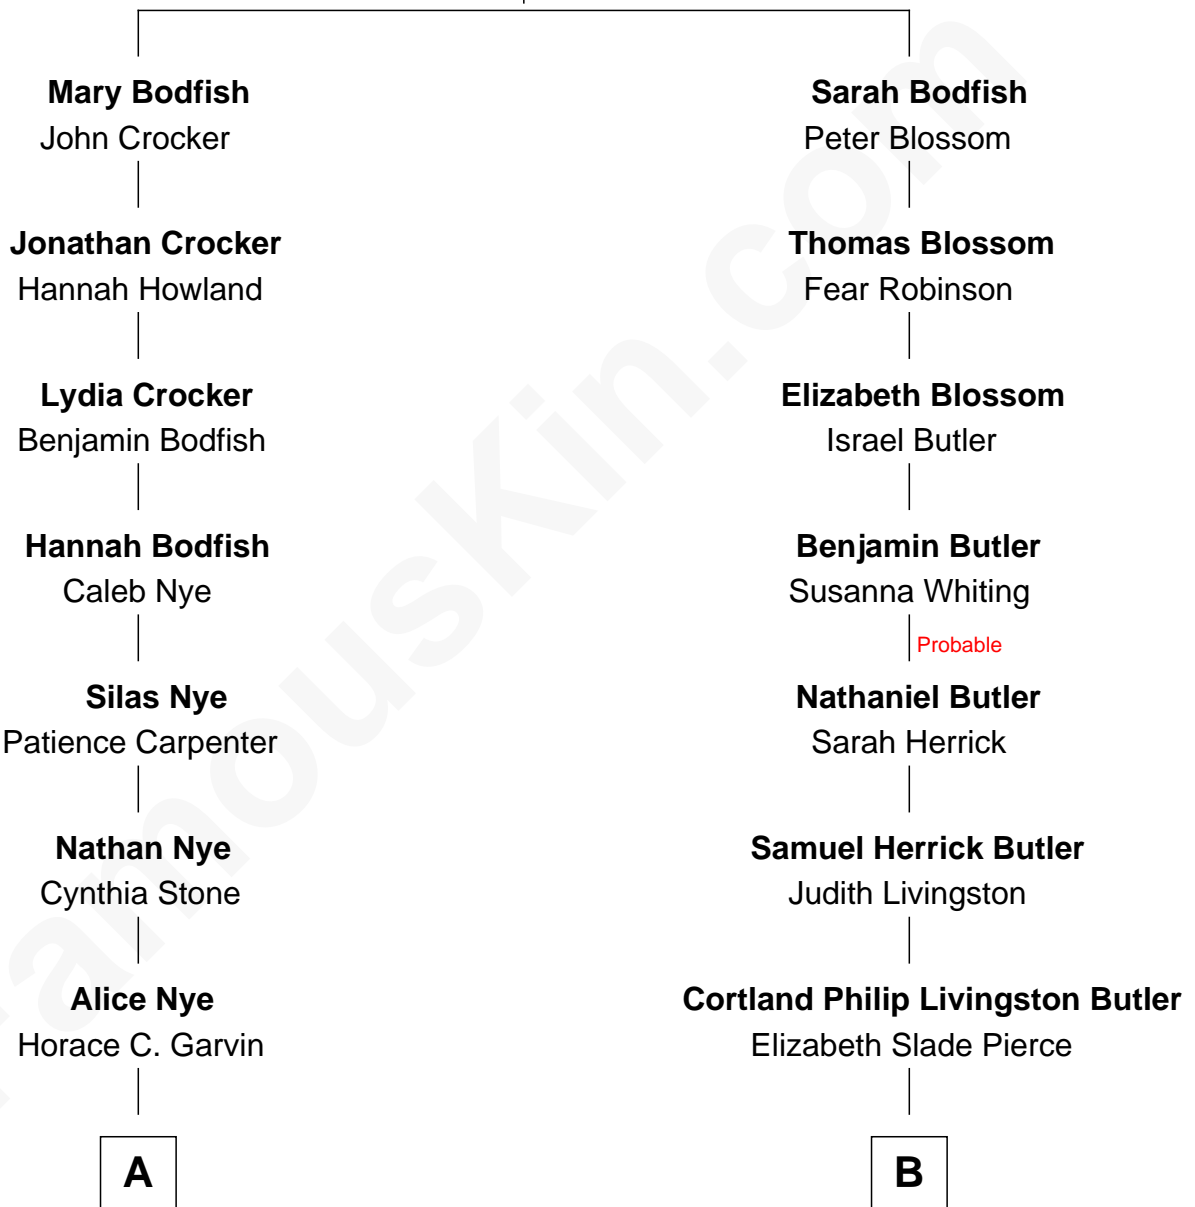

# FamousKin.com Relationship Chart of

**Taylor Lautner**

*TV and Movie Actor*

10th cousin 3 times removed of

**George H. W. Bush**

*41st U.S. President*

**Robert Bodfish**

Bridget - - - - -

**A**

**Orpha Z. Garvin**  
Henry D. Howard

**Alice B. Howard**  
Franklin A. French

**Ruth French**  
John Giles Akers

**Bernetta J. Akers**  
Howard John Pickard

**Sandra Jean Pickard**  
Loren Joseph Lautner

**Daniel Joseph Lautner**  
Deborah C. Bos

**Taylor Lautner**  
*TV and Movie Actor*

**B**

**Mary Elizabeth Butler**  
Robert Emmet Sheldon

**Flora Sheldon**  
Samuel Prescott Bush

**Prescott Sheldon Bush**  
Dorothy Wear Walker