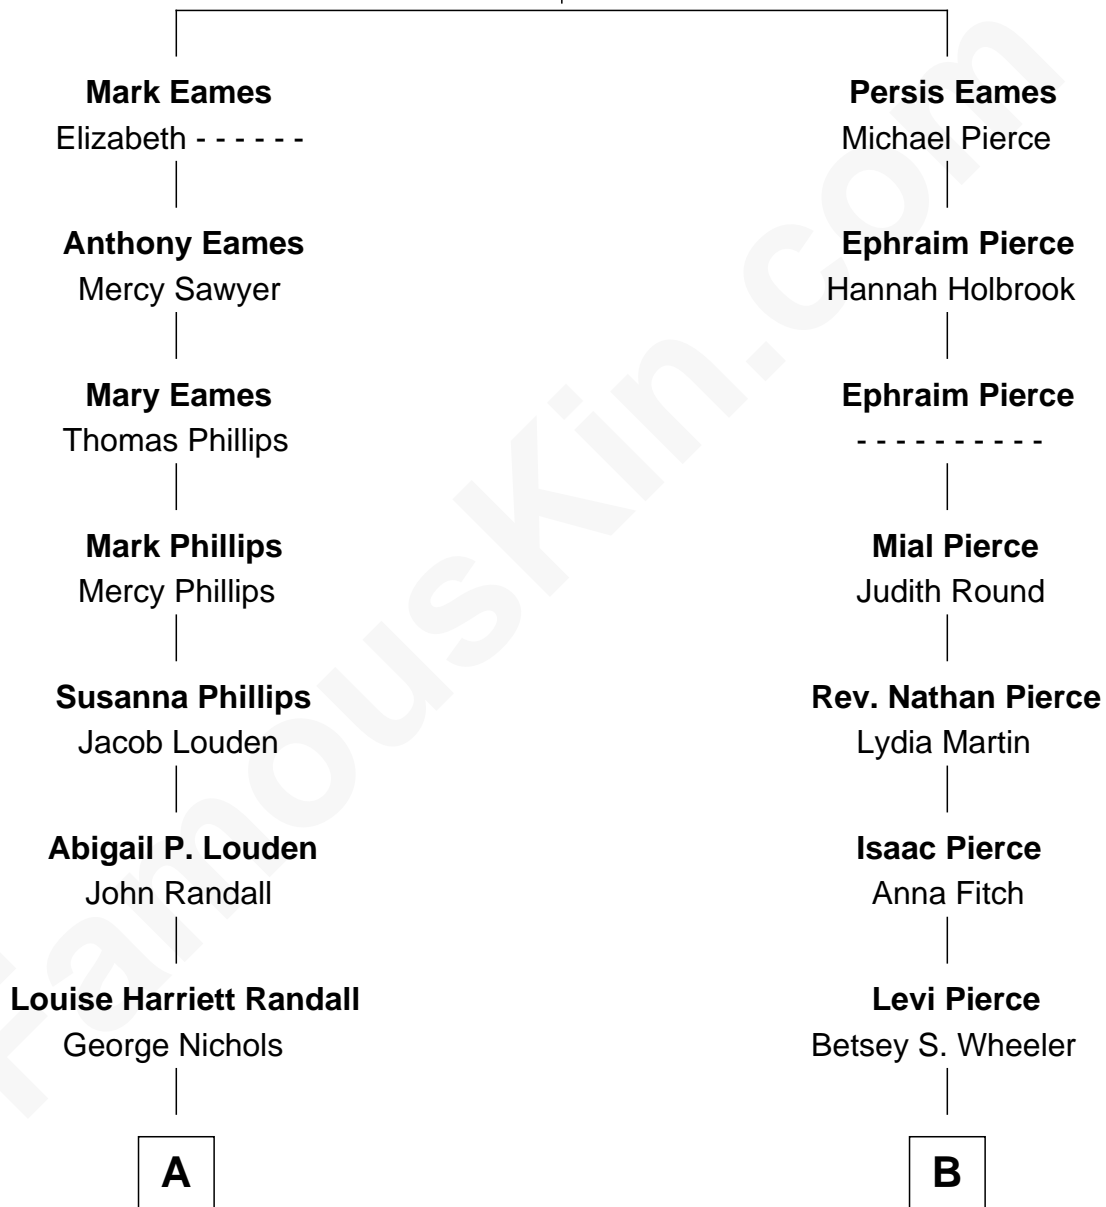

FamousKin.com Relationship Chart of

Taylor Lautner

TV and Movie Actor

12th cousin of

George W. Bush

43rd U.S. President

Anthony Eames

Margery - - - - -

A

Wayland Albert Nichols

Fannie Blanche Sisco

Frank James Nichols

Olive F. Allen

Keith Francis Nichols

Wanda J. Yount

Patricia Anne Nichols

Mary Elizabeth Butler

Robert Emmet Sheldon

Flora Sheldon

Samuel Prescott Bush

Prescott Sheldon Bush

Dorothy Wear Walker

George Herbert Walker Bush

Barbara Pierce