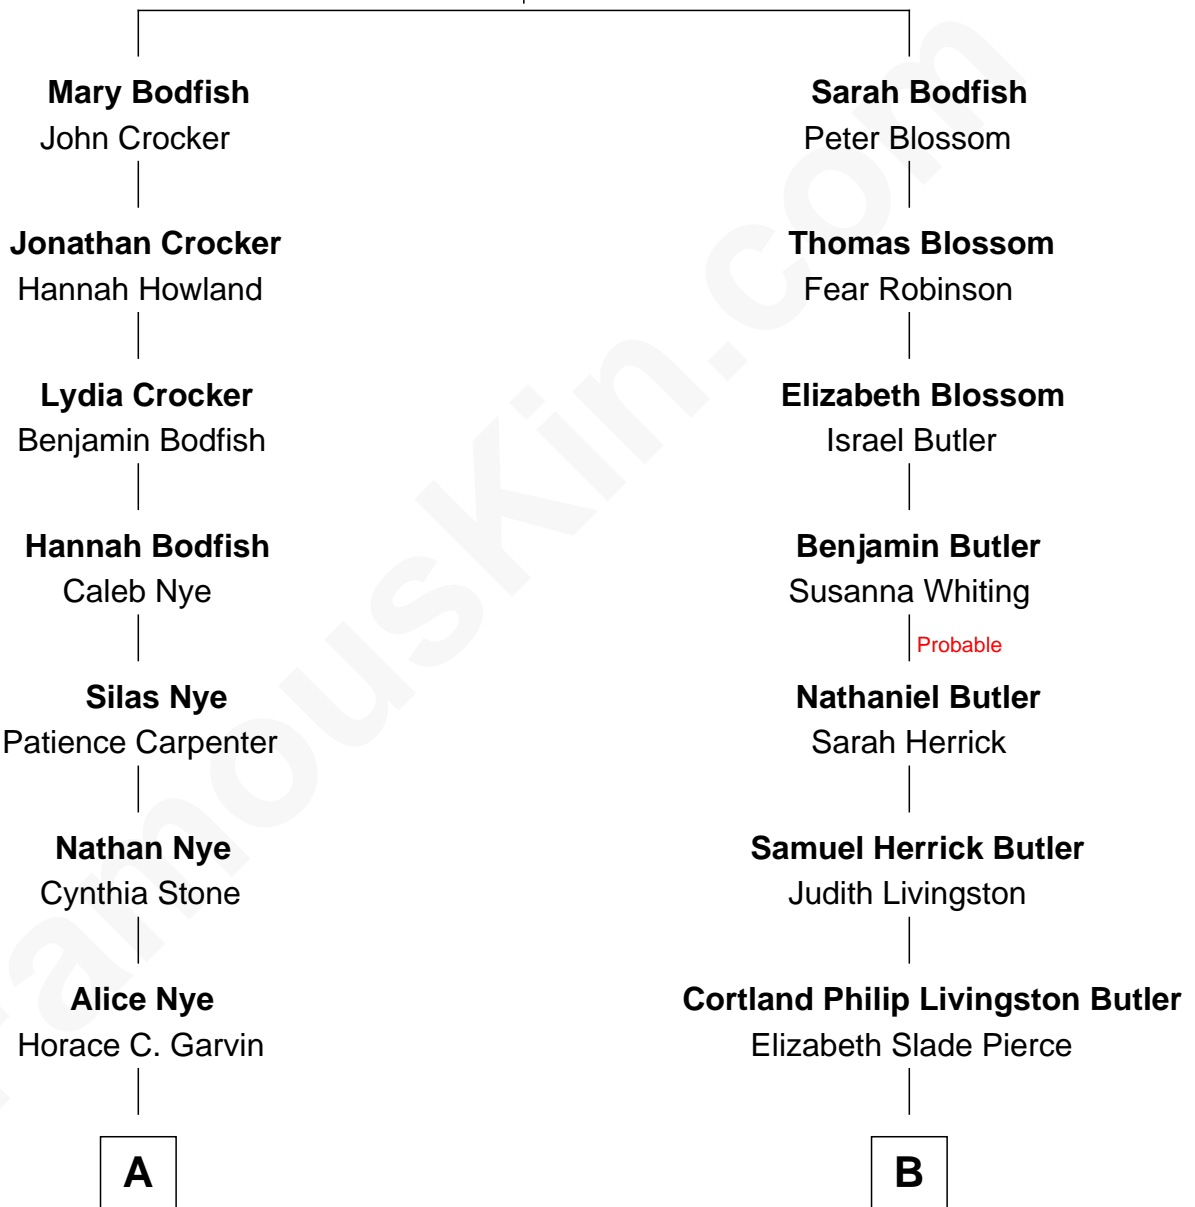

FamousKin.com Relationship Chart of

Taylor Lautner
TV and Movie Actor

11th cousin 2 times removed of

George W. Bush
43rd U.S. President

Robert Bodfish
Bridget - - - - -

A

Orpha Z. Garvin
Henry D. Howard

Alice B. Howard
Franklin A. French

Ruth French
John Giles Akers

Bernetta J. Akers
Howard John Pickard

Sandra Jean Pickard
Loren Joseph Lautner

Daniel Joseph Lautner
Deborah C. Bos

Taylor Lautner
TV and Movie Actor

B

Mary Elizabeth Butler
Robert Emmet Sheldon

Flora Sheldon
Samuel Prescott Bush

Prescott Sheldon Bush
Dorothy Wear Walker

George Herbert Walker Bush
Barbara Pierce

George W. Bush
43rd U.S. President