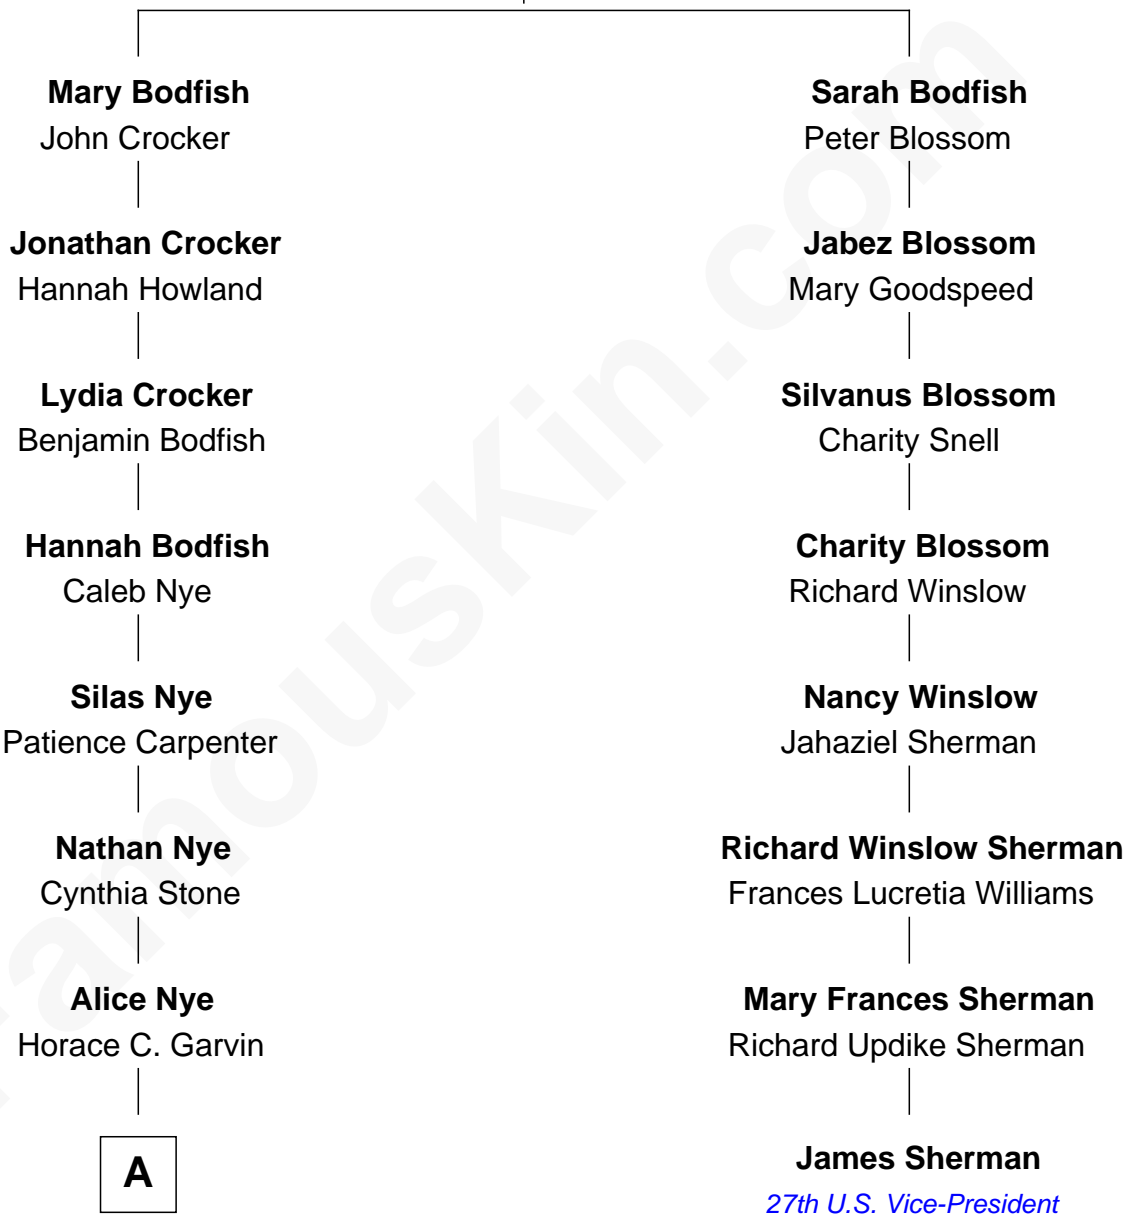

FamousKin.com Relationship Chart of

Taylor Lautner

TV and Movie Actor

7th cousin 6 times removed of

James Sherman

27th U.S. Vice-President

Robert Bodfish

Bridget - - - - -

A

Orpha Z. Garvin

Henry D. Howard

Alice B. Howard

Franklin A. French

Ruth French

John Giles Akers

Bernetta J. Akers

Howard John Pickard

Sandra Jean Pickard

Loren Joseph Lautner

Daniel Joseph Lautner

Deborah C. Bos

Taylor Lautner

TV and Movie Actor