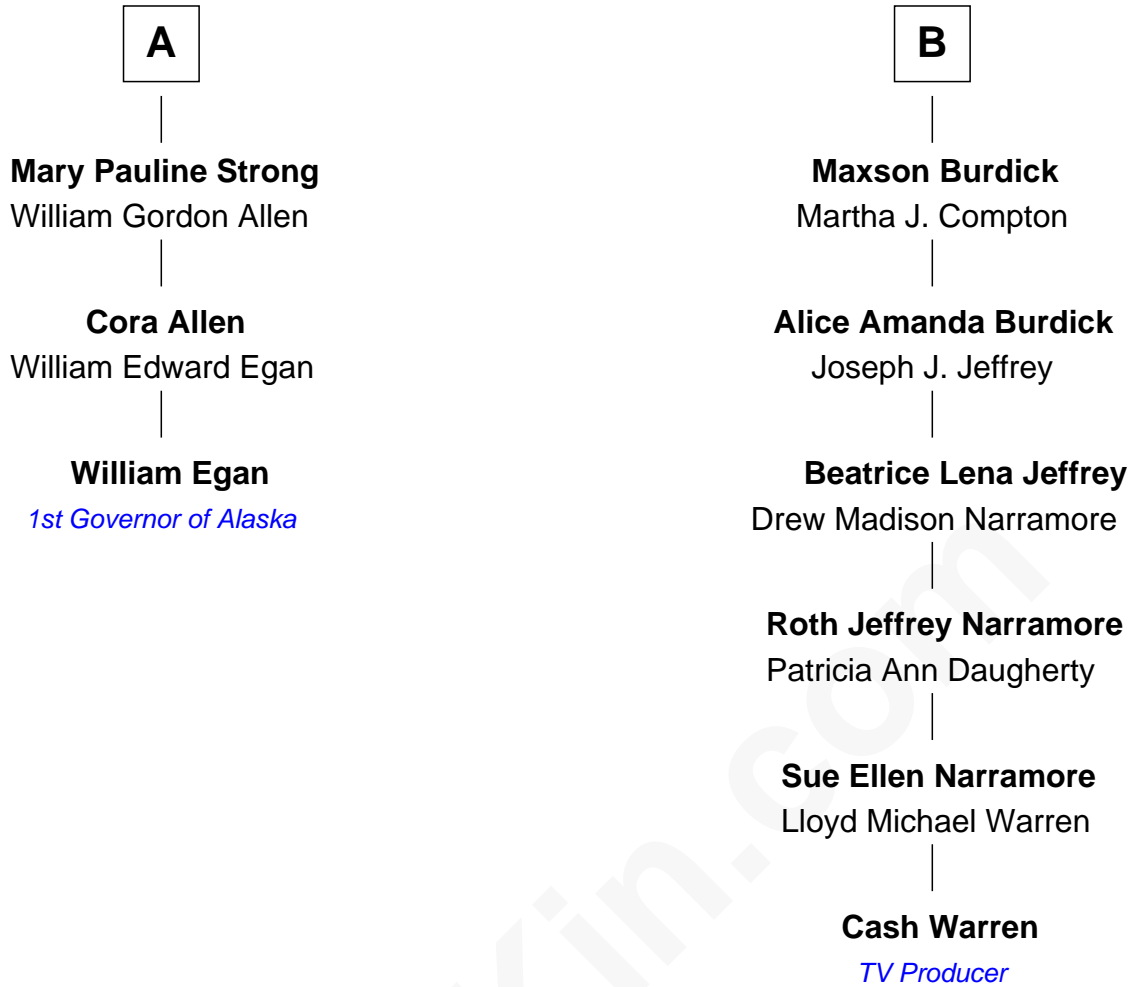

FamousKin.com Relationship Chart of

William Egan

1st Governor of Alaska

9th cousin 3 times removed of

Cash Warren

TV Producer

Jonathan Brewster

Lucretia Oldham

John Pickett

Mary Pickett

Benjamin Shapley

Mary Shapley

Joseph Truman

Eleazer Truman

Mary Clark

Jonathan Truman

Anna Mackey

Susanna Truman

Maxson Lanphear

Nancy Lanphear

Thomas Thompson Burdick

B

Cash Warren photo by [Rincey](#) (CC BY 2.0)