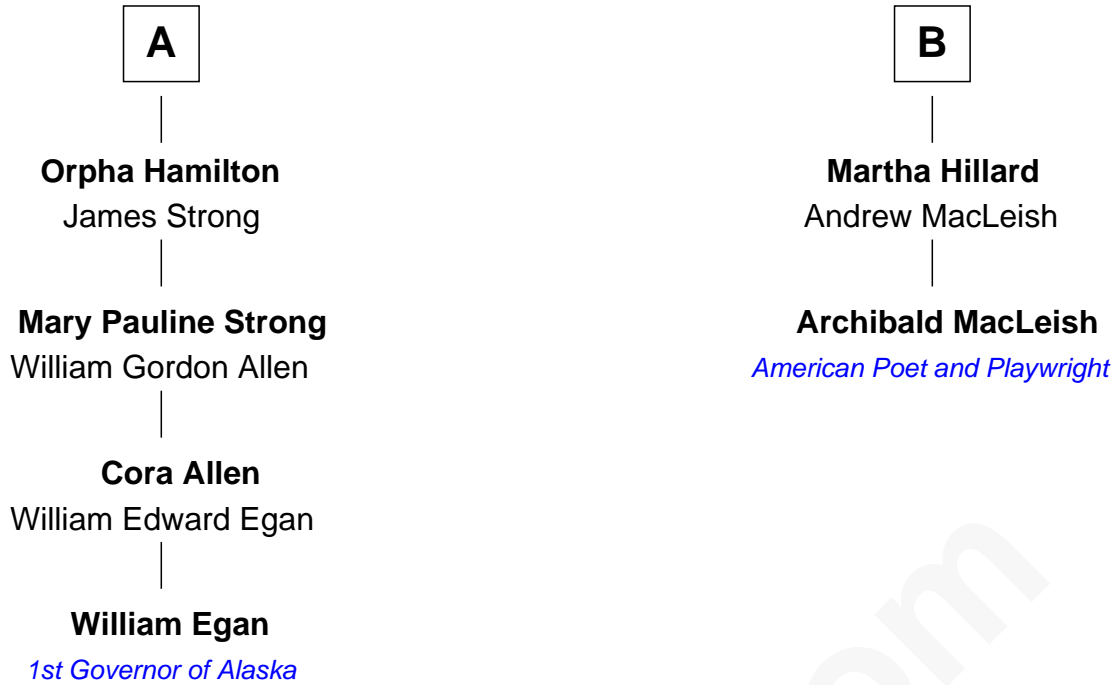

FamousKin.com Relationship Chart of

William Egan

1st Governor of Alaska

8th cousin 2 times removed of

Archibald MacLeish

American Poet and Playwright

William Brewster

Mary - - - - -

Margery Morgan

Martha Brewster

Moses Hillard

Rev. Elias Brewster Hillard

Julia Whittlesey

B

FamousKin.com