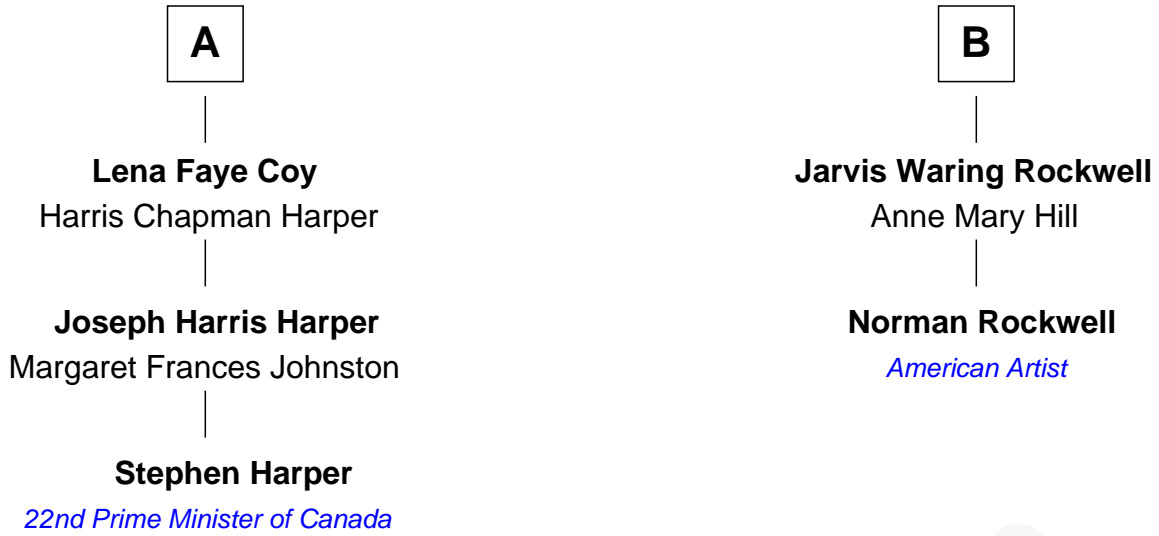

FamousKin.com Relationship Chart of

Stephen Harper

22nd Prime Minister of Canada

8th cousin 1 time removed of

Norman Rockwell

American Artist

Nicholas Nickerson

with wife

Thomas Crosby

Hannah Corey

Jacob Jones

Esther Crosby

Peter Waring

Malcom Jones

Celia Jane Stiles

Jarvis Augustus Waring

Nancy Odell Boyce

Josephine Rebecca Jones

George William Coy

Phebe Boyce Waring

John William Rockwell

A

B

FamousKin.com