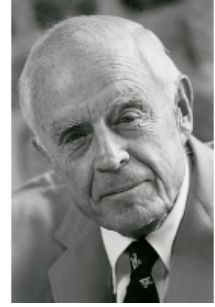

FamousKin.com Relationship Chart of

Stephen Harper

22nd Prime Minister of Canada

10th cousin of

Thomas J. Watson, Jr.

President and CEO of I.B.M.

William White
Susannah Jackson

Peregrine White