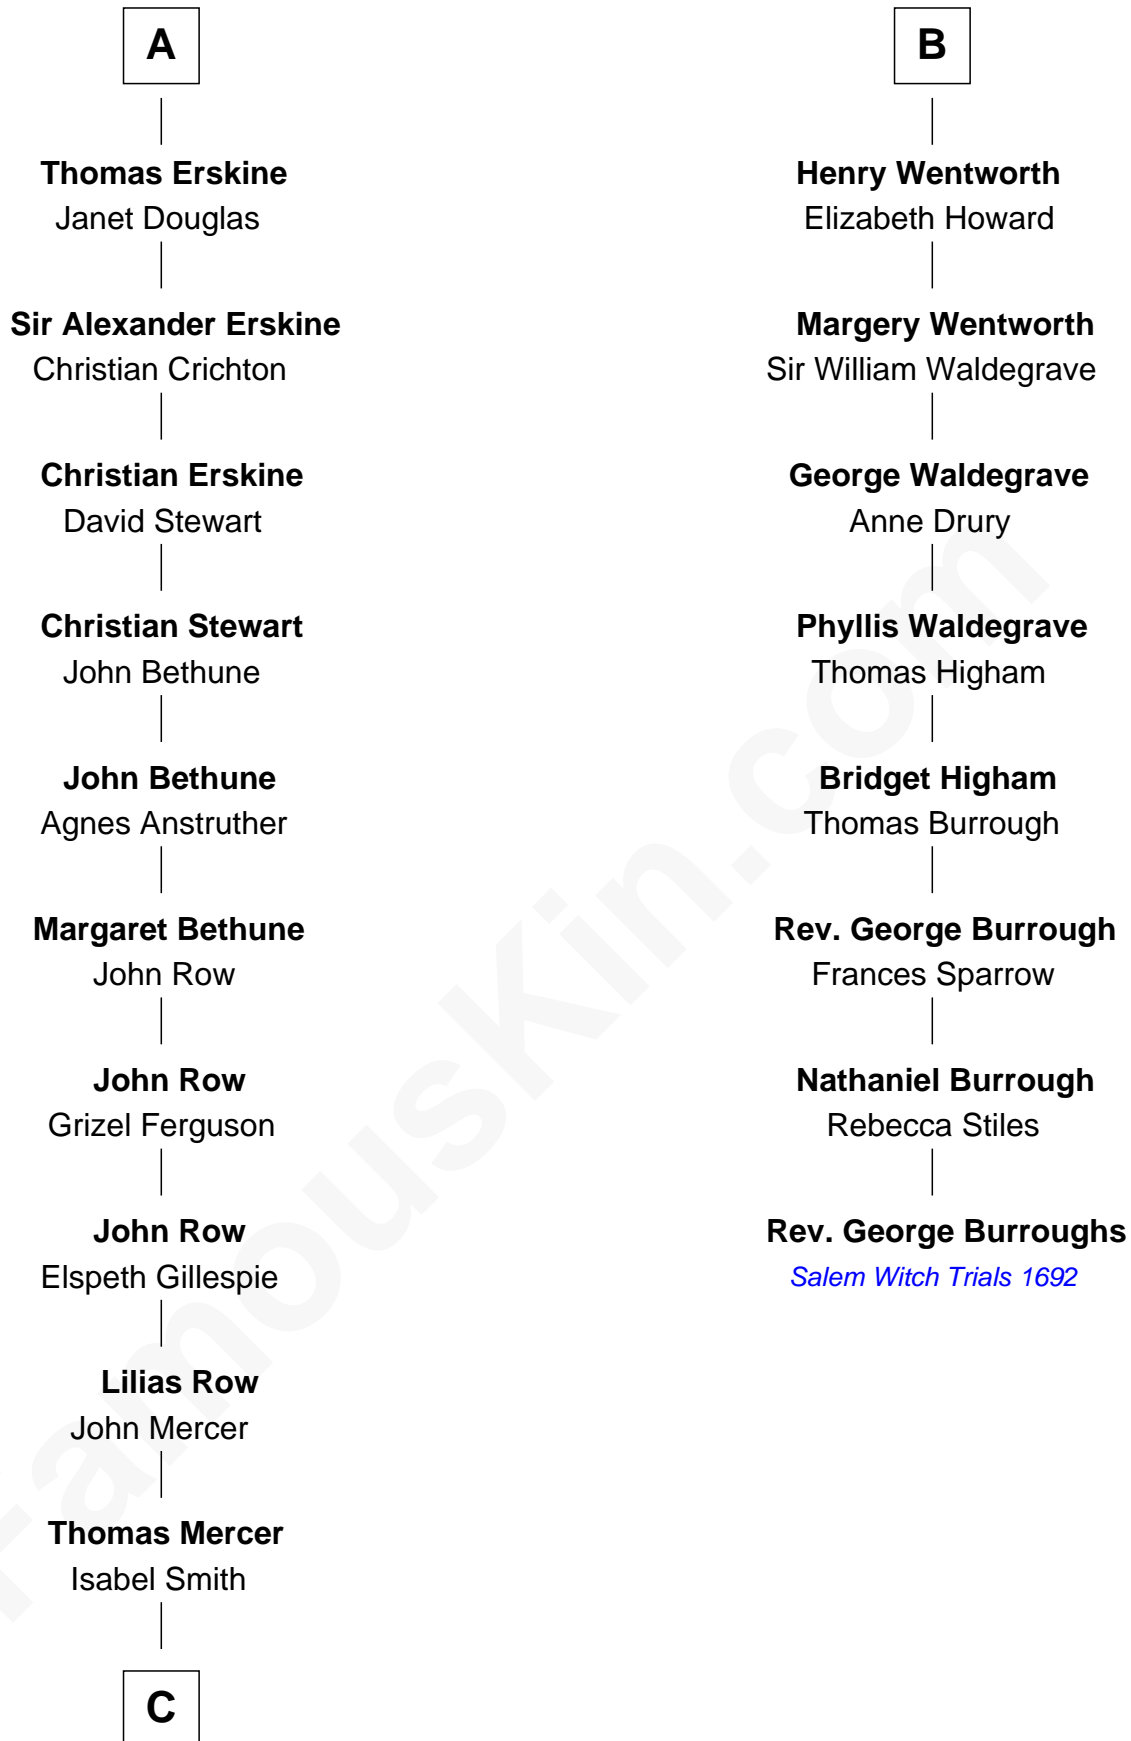

**FamousKin.com**  
**Relationship Chart of**  
**General Hugh Mercer**  
*American Revolution*

14th cousin 4 times removed of

**Rev. George Burroughs**  
*Executed for Witchcraft, Salem 1692*

**C**

William Mercer

Anne Munro

General Hugh Mercer

*American Revolution*

FamousKin.com