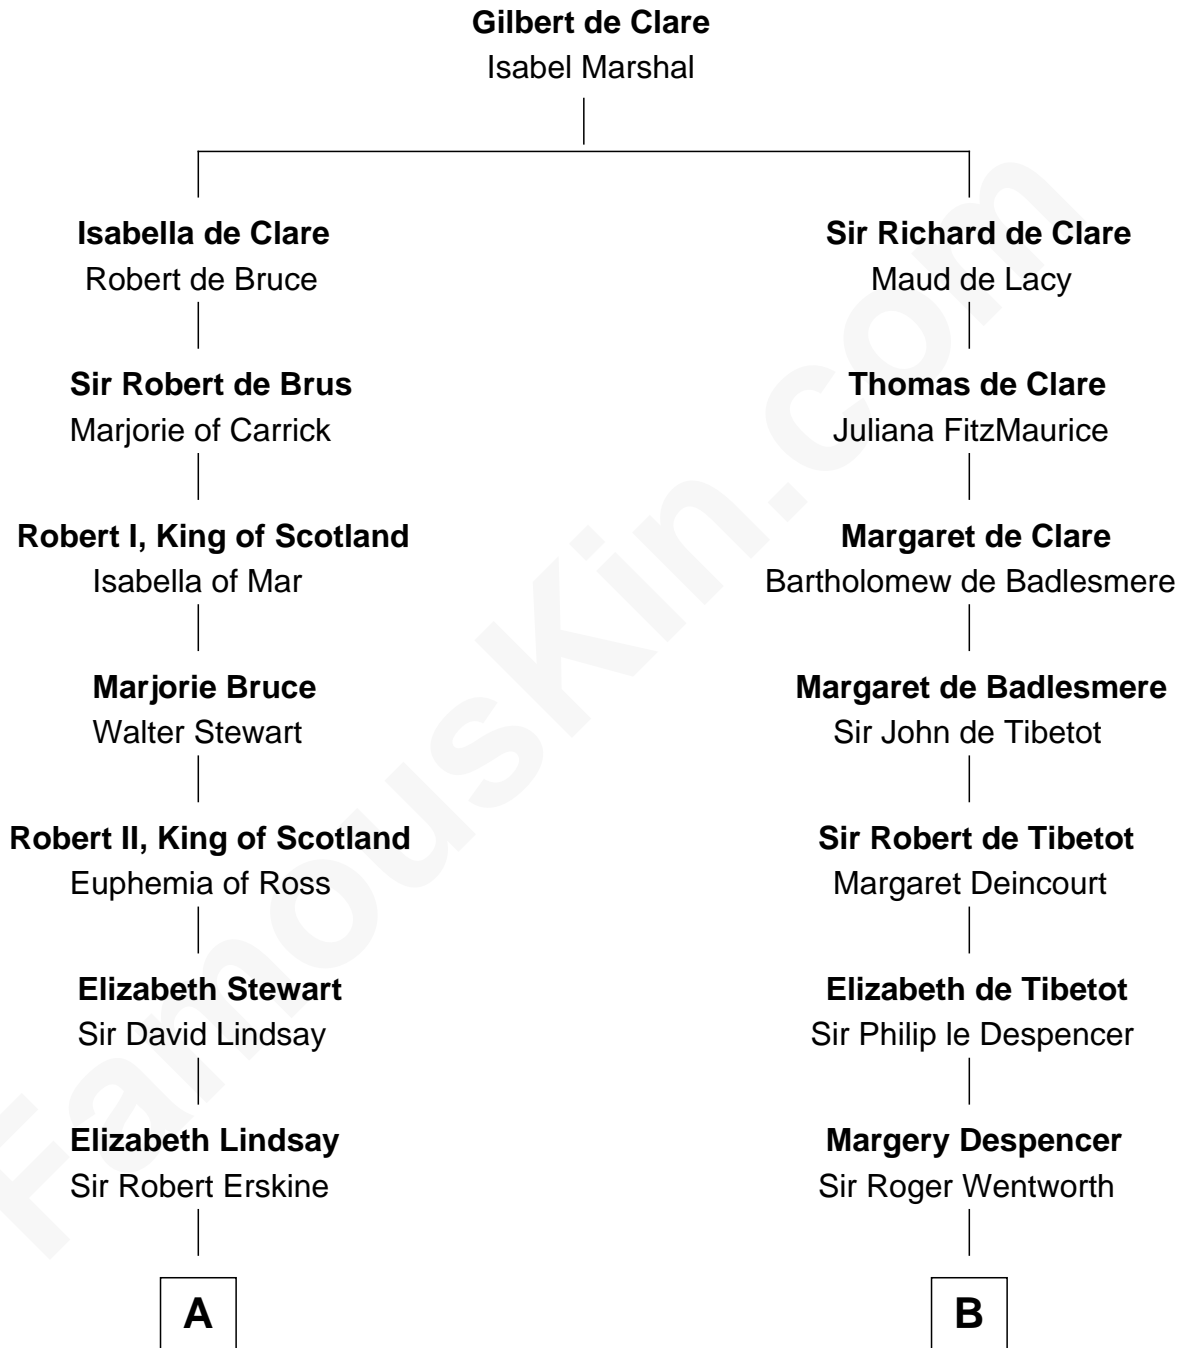

**FamousKin.com**  
**Relationship Chart of**  
**General Hugh Mercer**  
*American Revolution*

14th cousin 4 times removed of

**Rev. George Burroughs**  
*Executed for Witchcraft, Salem 1692*

**C**

William Mercer

Anne Munro

General Hugh Mercer

*American Revolution*

FamousKin.com