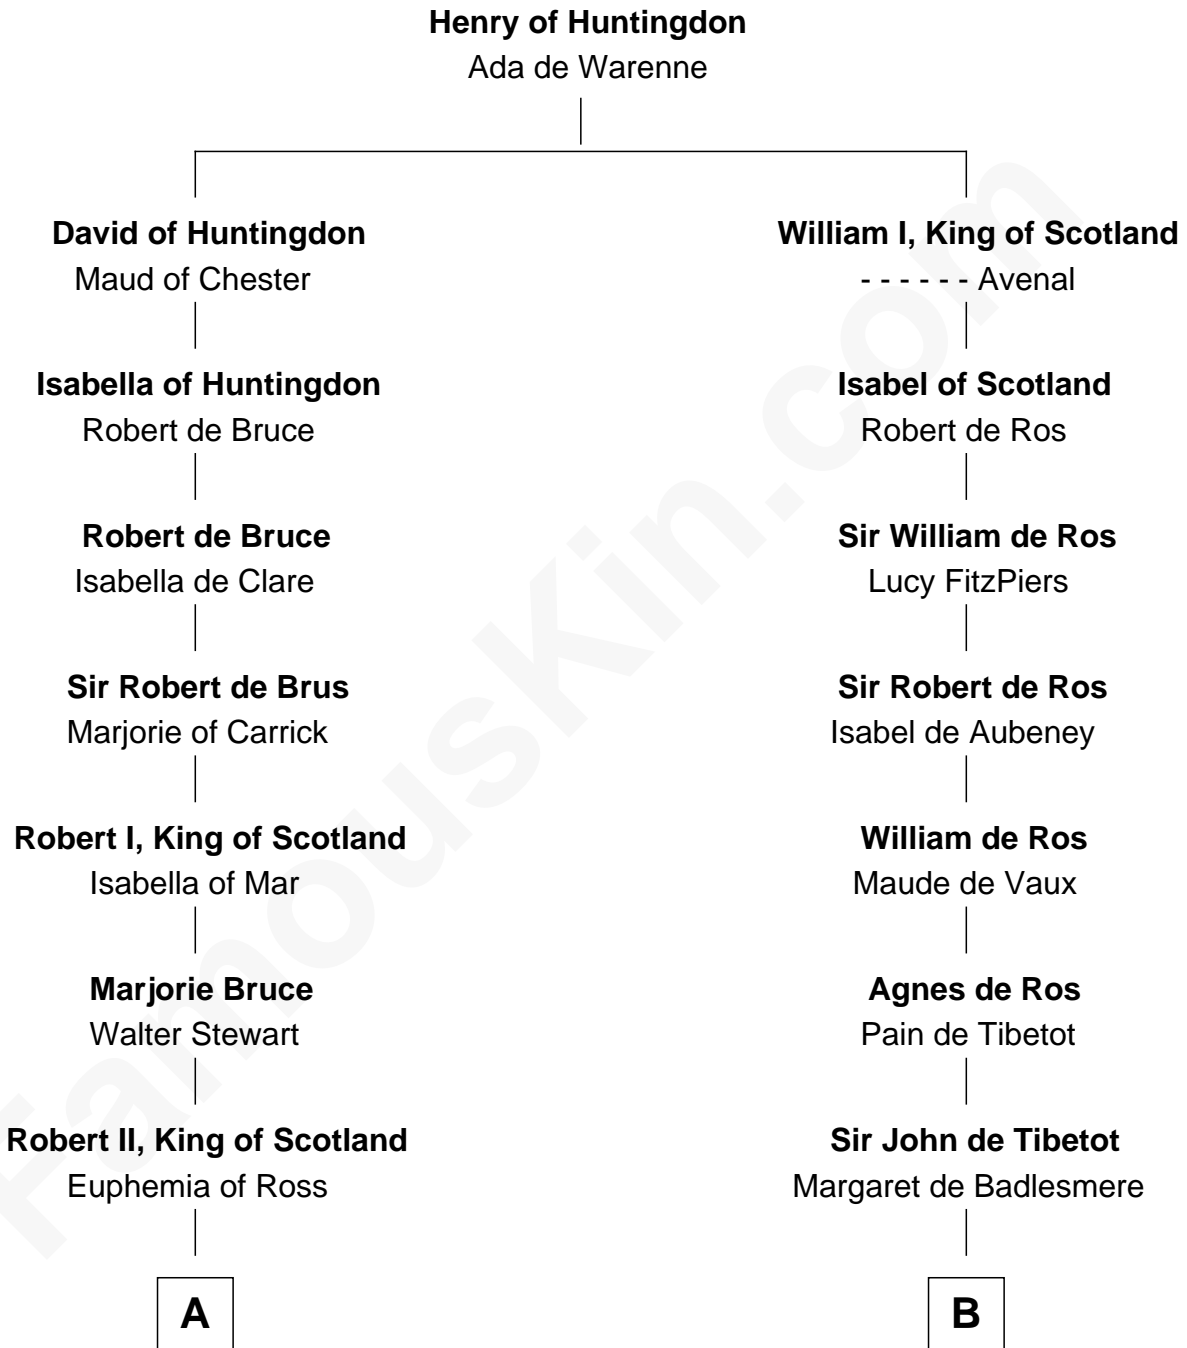

FamousKin.com
Relationship Chart of
General Hugh Mercer
American Revolution

17th cousin 3 times removed of
Rev. George Burroughs
Executed for Witchcraft, Salem 1692

A

Elizabeth Stewart

Sir David Lindsay

Elizabeth Lindsay