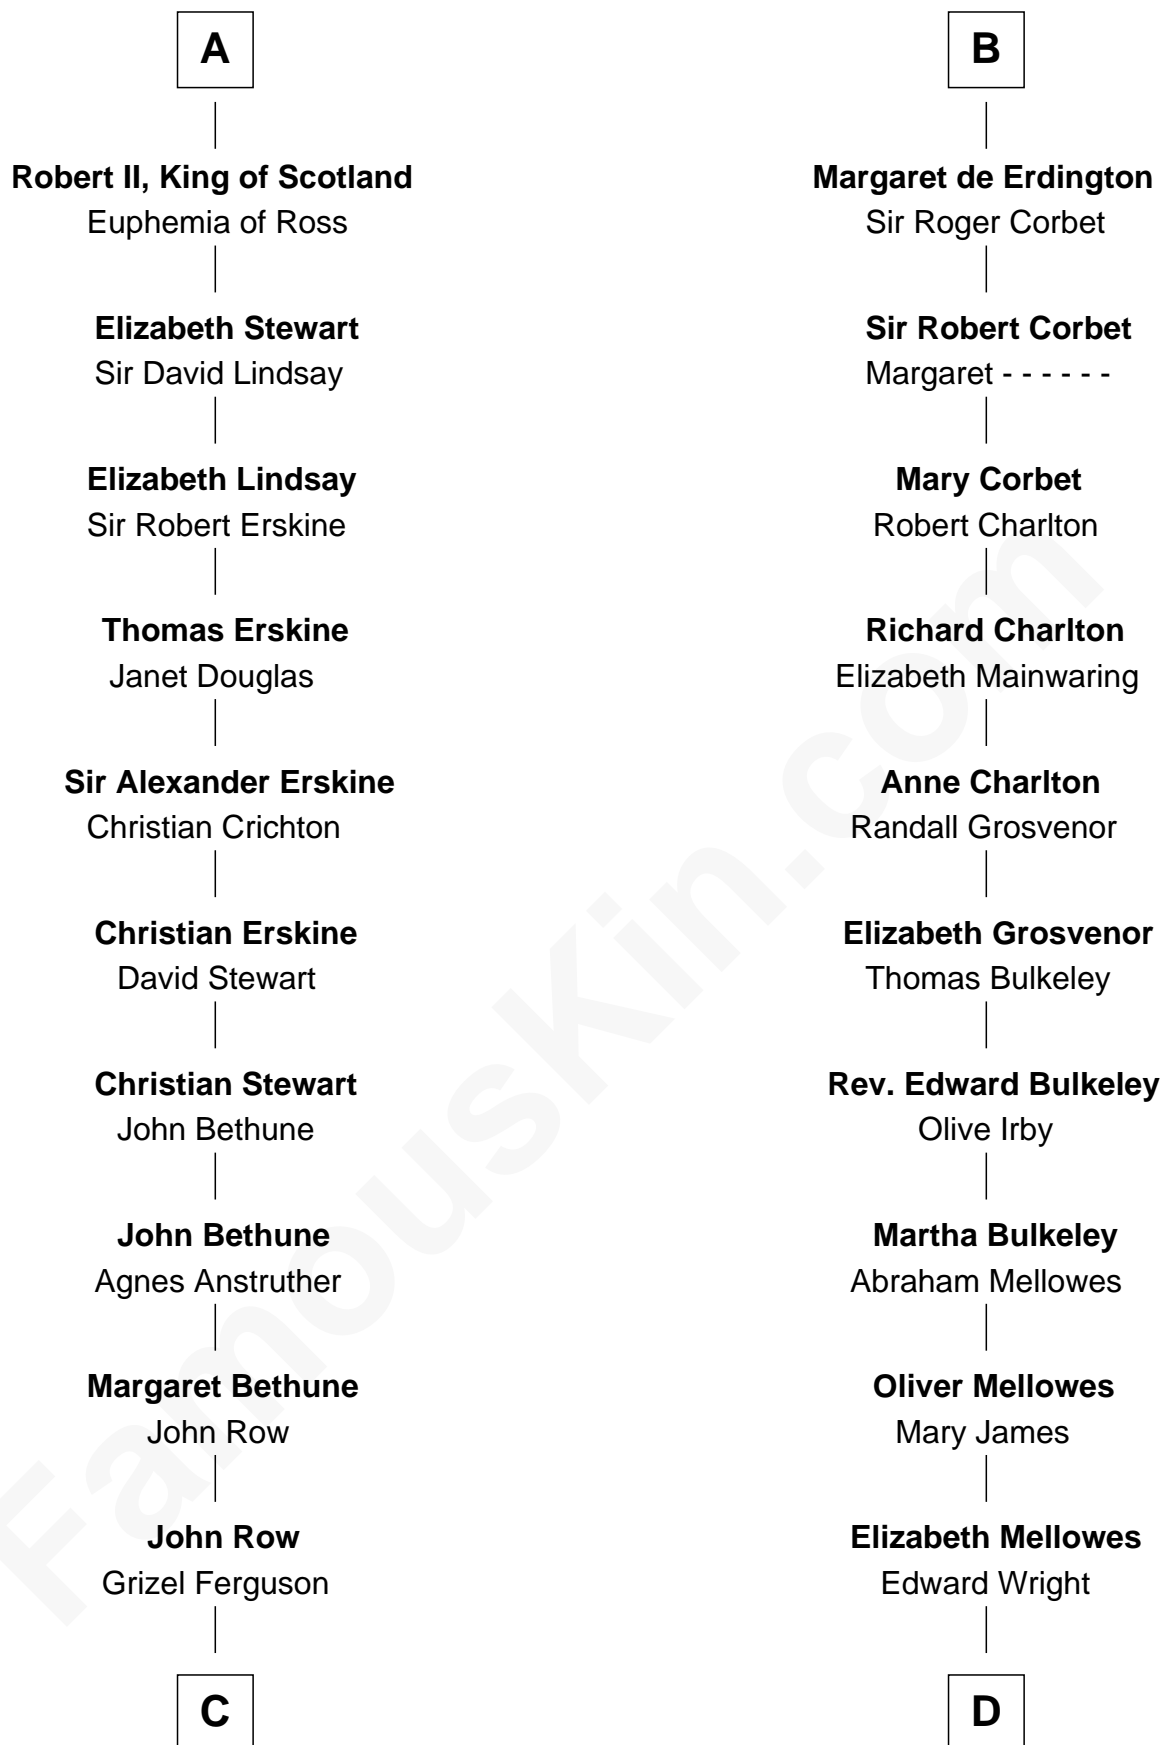

FamousKin.com
Relationship Chart of
General Hugh Mercer
American Revolution

21st cousin of

John Davis

14th and 17th Governor of Massachusetts

C

John Row
Elspeth Gillespie

Lilias Row
John Mercer

Thomas Mercer
Isabel Smith

William Mercer
Anne Munro

General Hugh Mercer
American Revolution

D

Martha Wright
Israel Heald

Dorothy Heald
Simon Davis

Simon Davis
Hannah Gates

Isaac Davis
Anna Brigham

John Davis
14th and 17th Governor of Massachusetts