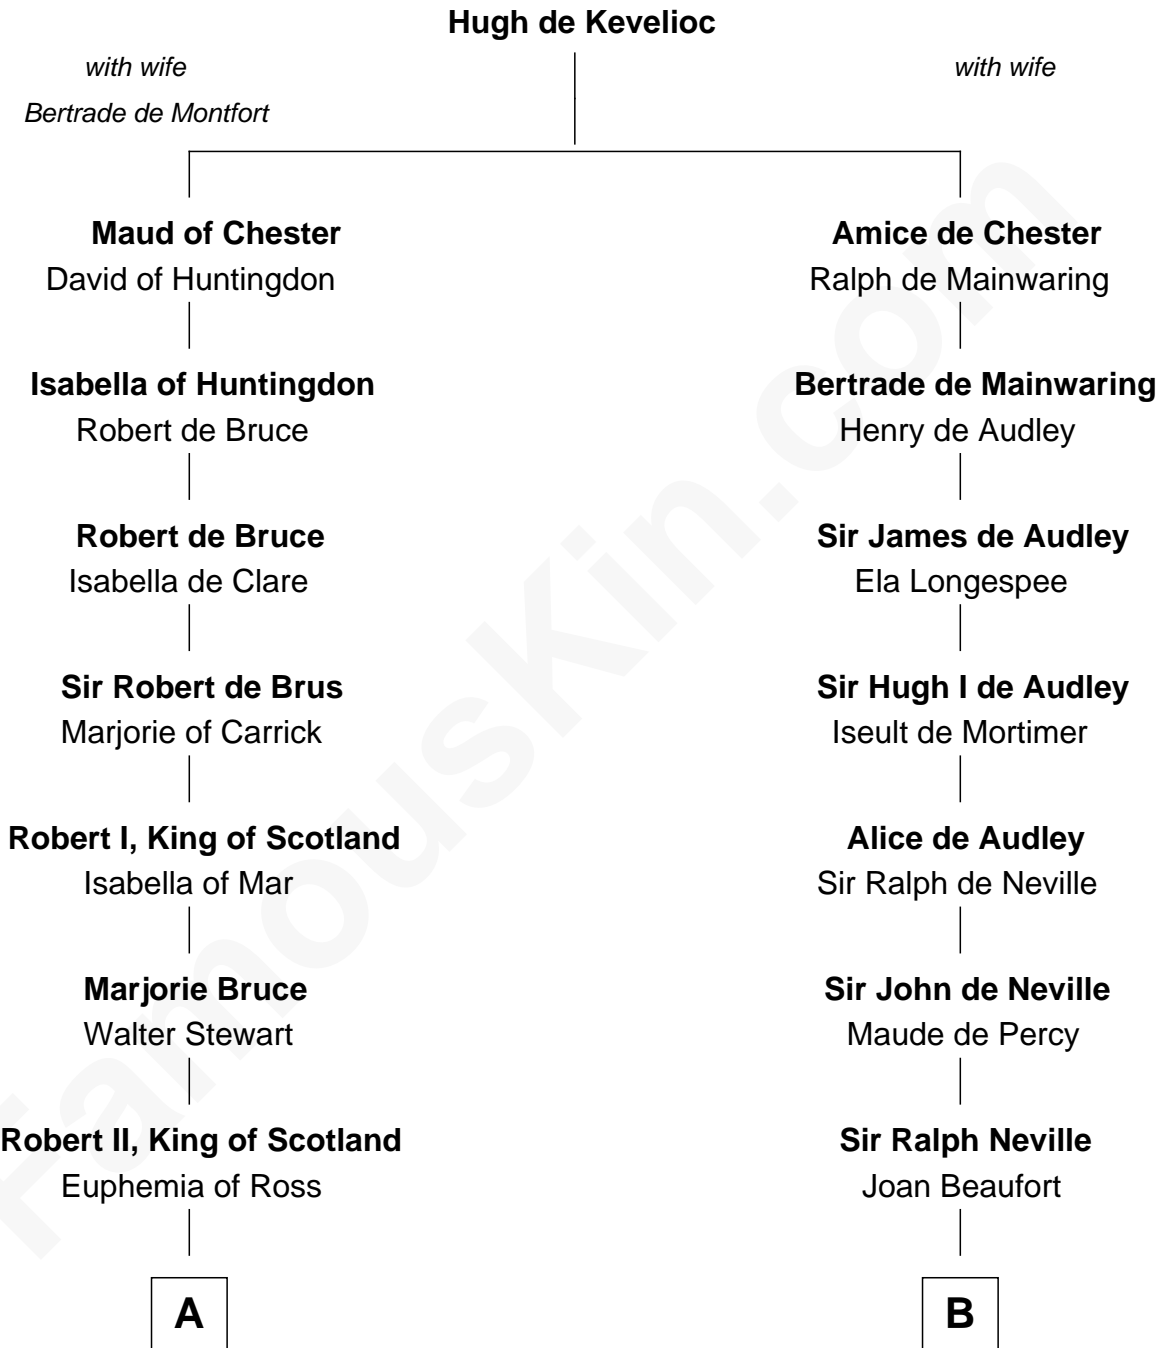

**FamousKin.com**  
**Relationship Chart of**  
**General Hugh Mercer**  
*American Revolution*

19th cousin 1 time removed of  
**Lord Charles Cornwallis**  
*British Commander at Siege of Yorktown*

**C**

**Lilias Row**  
John Mercer

**Thomas Mercer**  
Isabel Smith

**William Mercer**  
Anne Munro

**General Hugh Mercer**  
*American Revolution*

**D**

**Charles Cornwallis**  
Charlotte Butler

**Charles Cornwallis**  
Elizabeth Townshend

**Lord Charles Cornwallis**  
*British Commander at Siege of Yorktown*

FamousKin.com