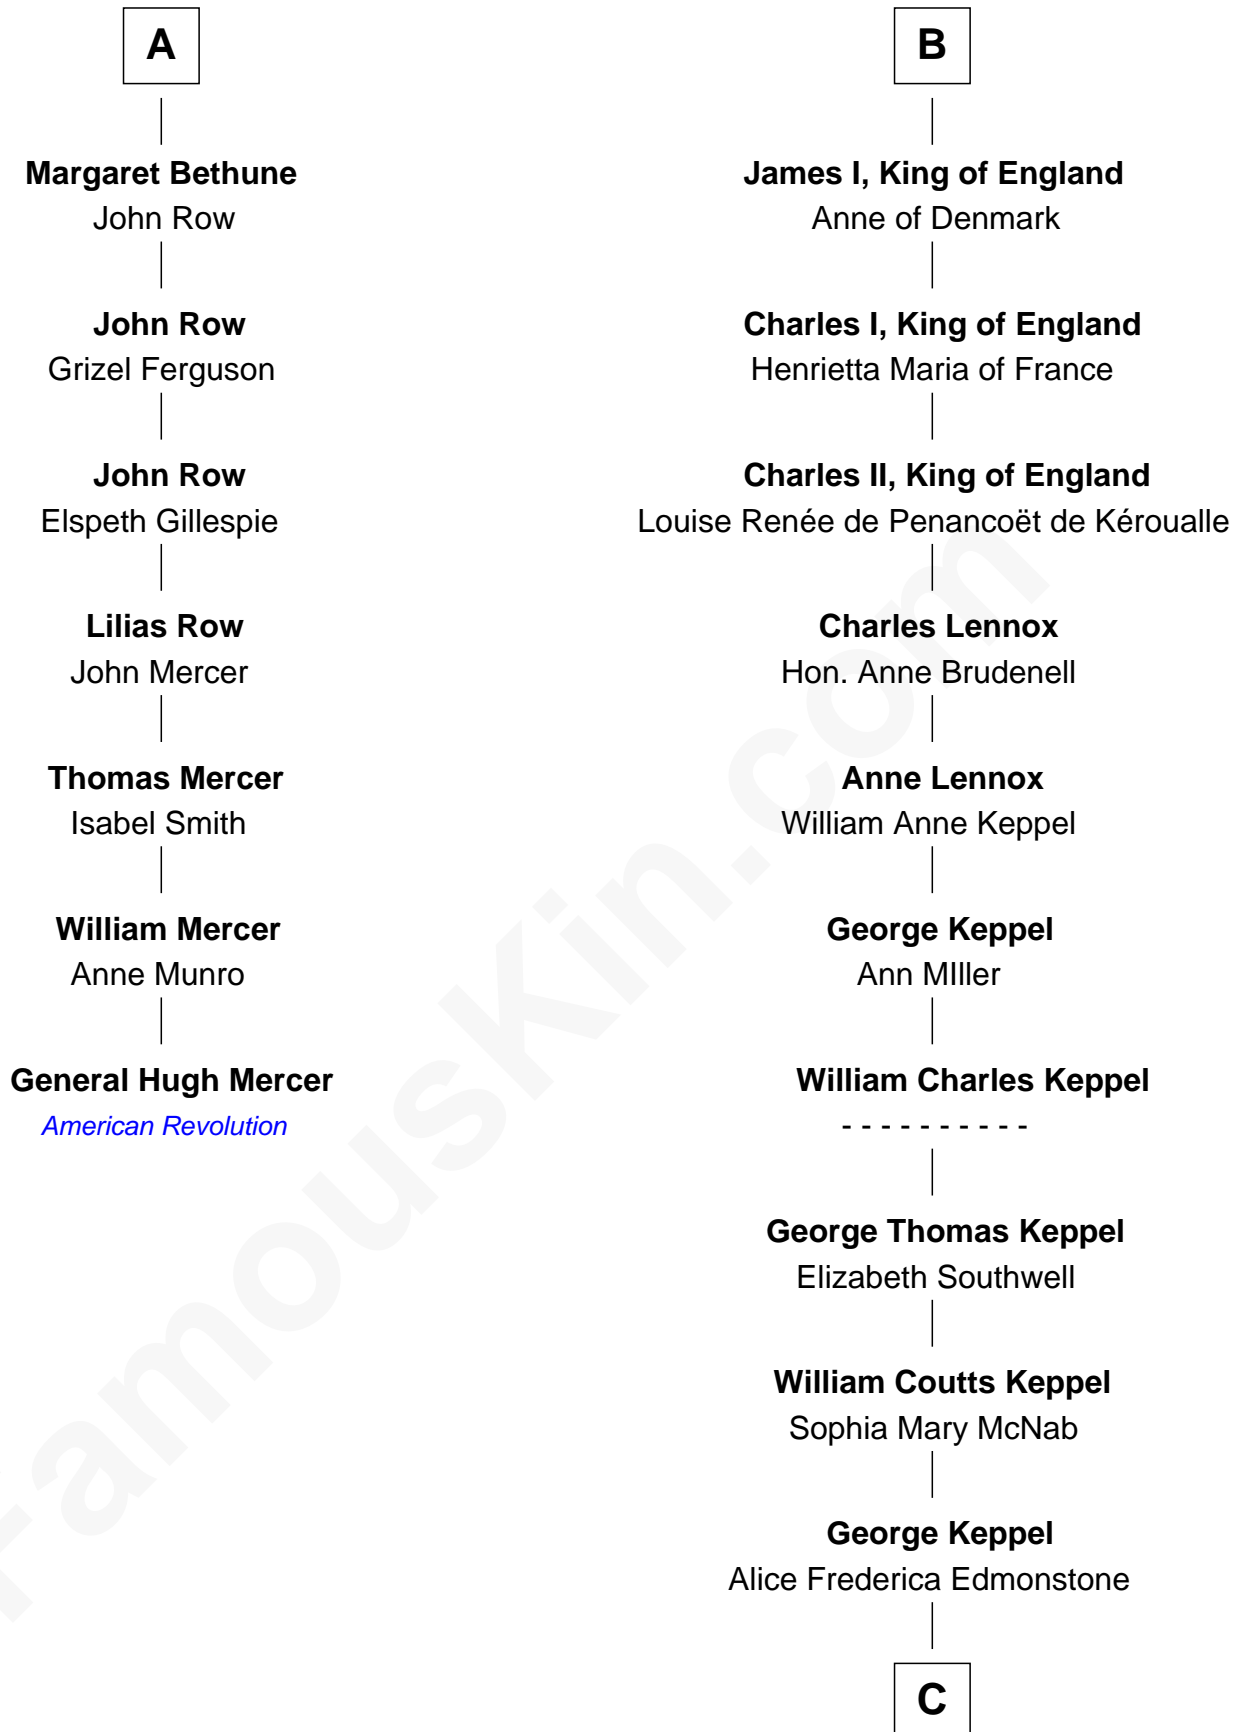

FamousKin.com
Relationship Chart of
General Hugh Mercer
American Revolution

13th cousin 6 times removed of

Camilla Parker Bowles
Queen Consort of the United Kingdom

C

—
Sonia Rosemary Keppel

Roland Calvert Cubitt

—
Rosalind Maud Cubitt

Bruce Middleton Hope Shand

—
Camilla Parker Bowles

Queen Consort

FamousKin.com