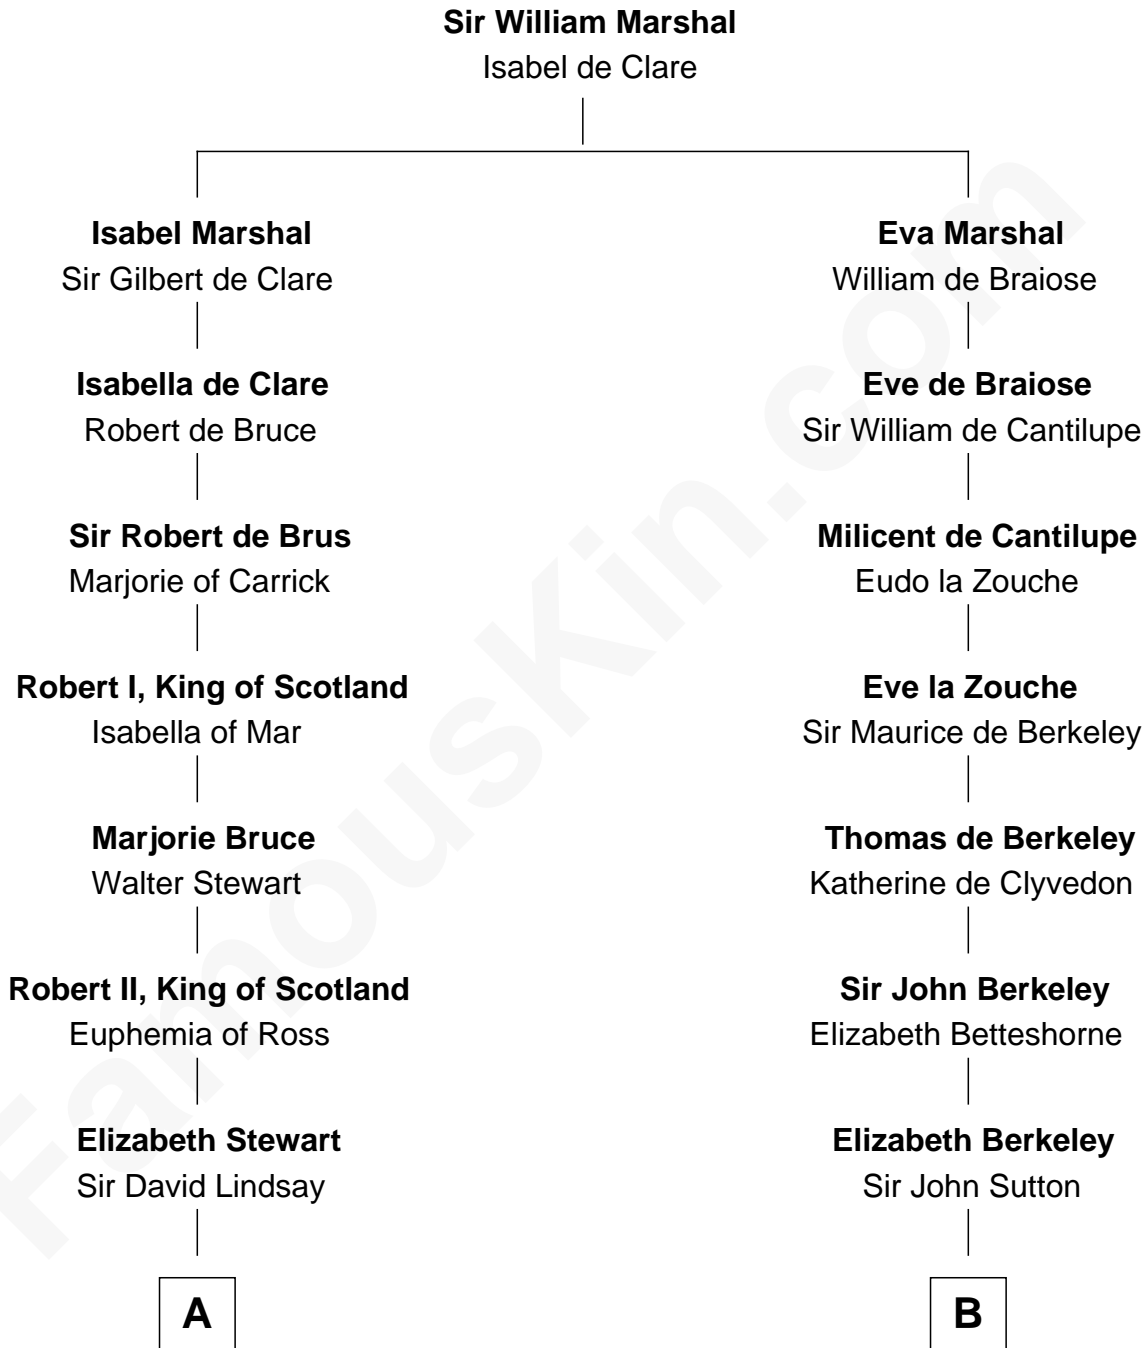

**FamousKin.com**  
**Relationship Chart of**  
**General Hugh Mercer**  
*American Revolution*

**19th cousin of**  
**Grover Cleveland**  
*22nd and 24th U.S. President*

FamousKin.com