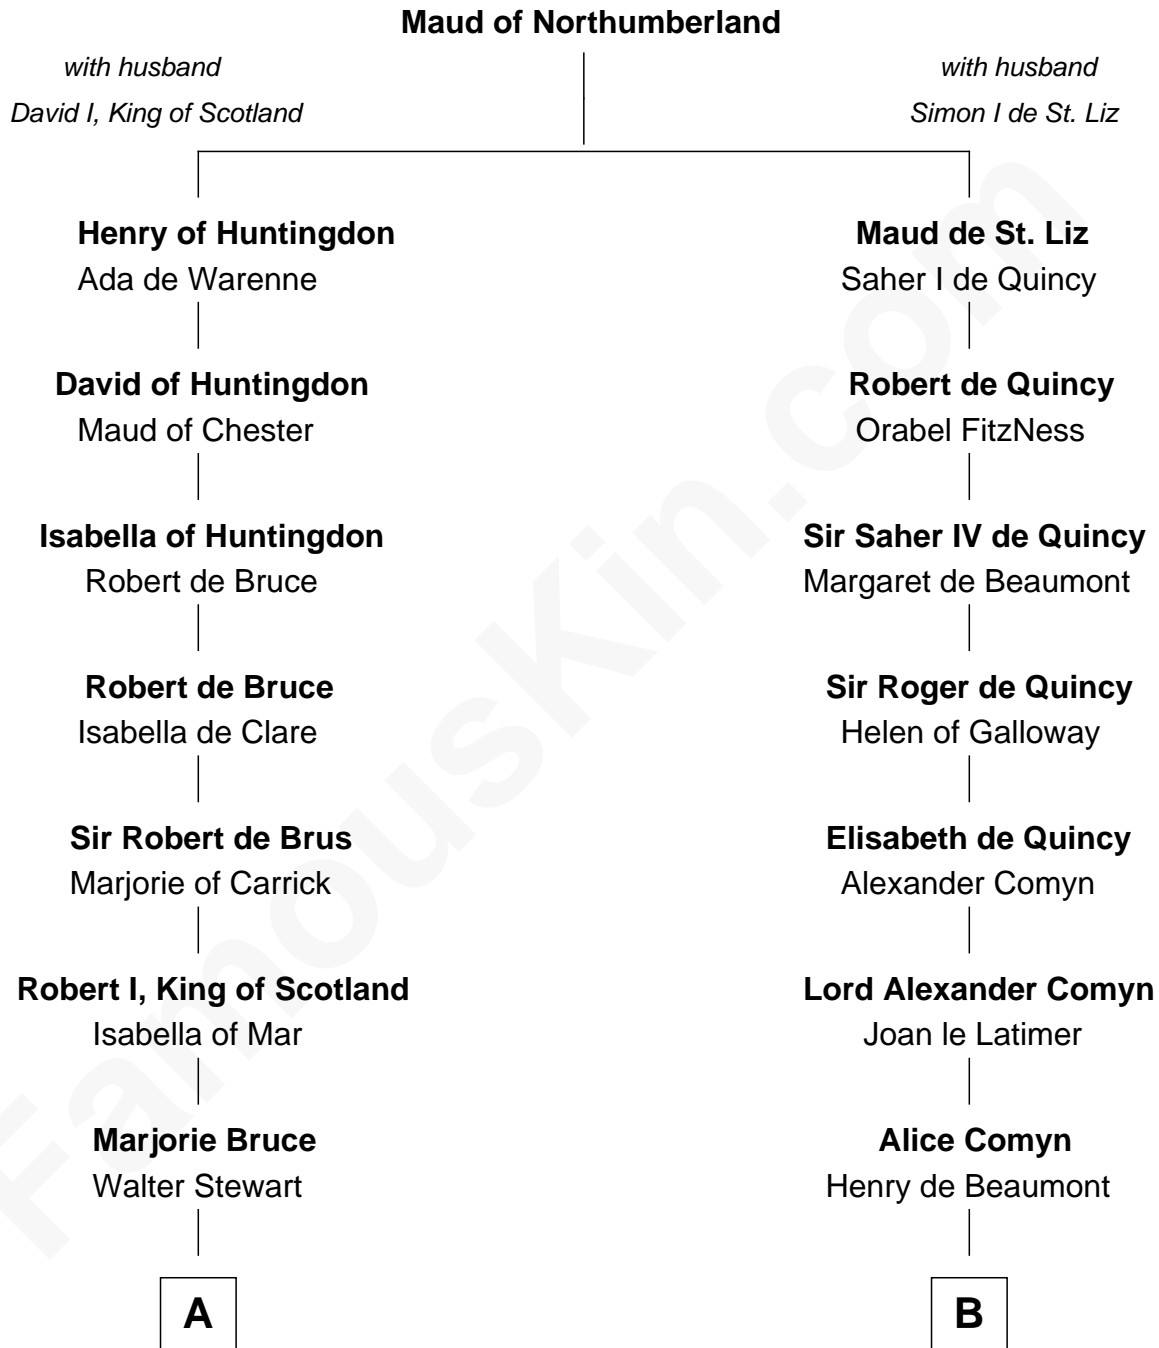

**FamousKin.com**  
**Relationship Chart of**  
**General Hugh Mercer**  
*American Revolution*

14th cousin 7 times removed of

**Charles V**  
*Holy Roman Emperor*

**C**

—  
**John Row**

Elspeth Gillespie

—  
**Lilias Row**

John Mercer

—  
**Thomas Mercer**

Isabel Smith

—  
**William Mercer**

Anne Munro

—  
**General Hugh Mercer**

*American Revolution*

FamousKin.com