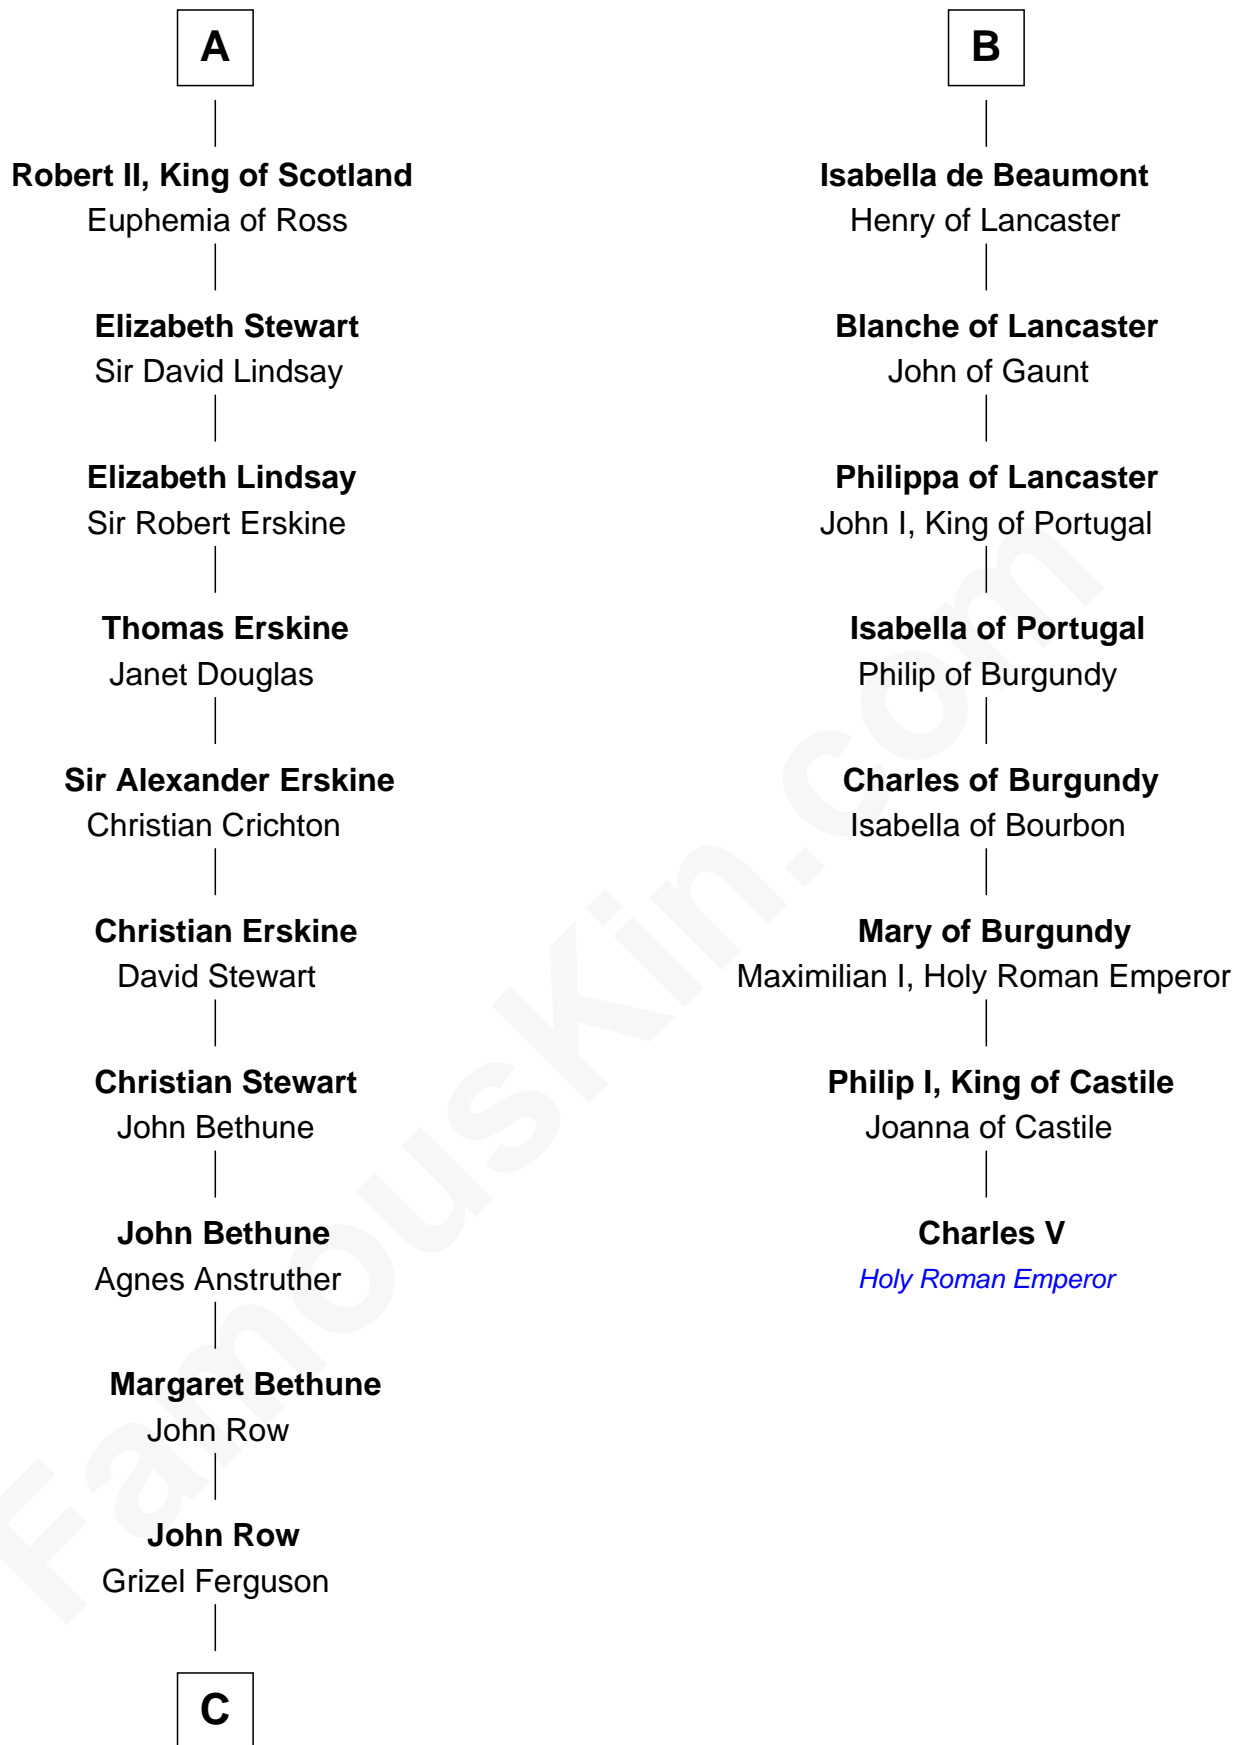

**FamousKin.com**  
**Relationship Chart of**  
**General Hugh Mercer**  
*American Revolution*

14th cousin 7 times removed of

**Charles V**  
*Holy Roman Emperor*

**C**

—  
**John Row**

Elspeth Gillespie

—  
**Lilias Row**

John Mercer

—  
**Thomas Mercer**

Isabel Smith

—  
**William Mercer**

Anne Munro

—  
**General Hugh Mercer**

*American Revolution*

FamousKin.com