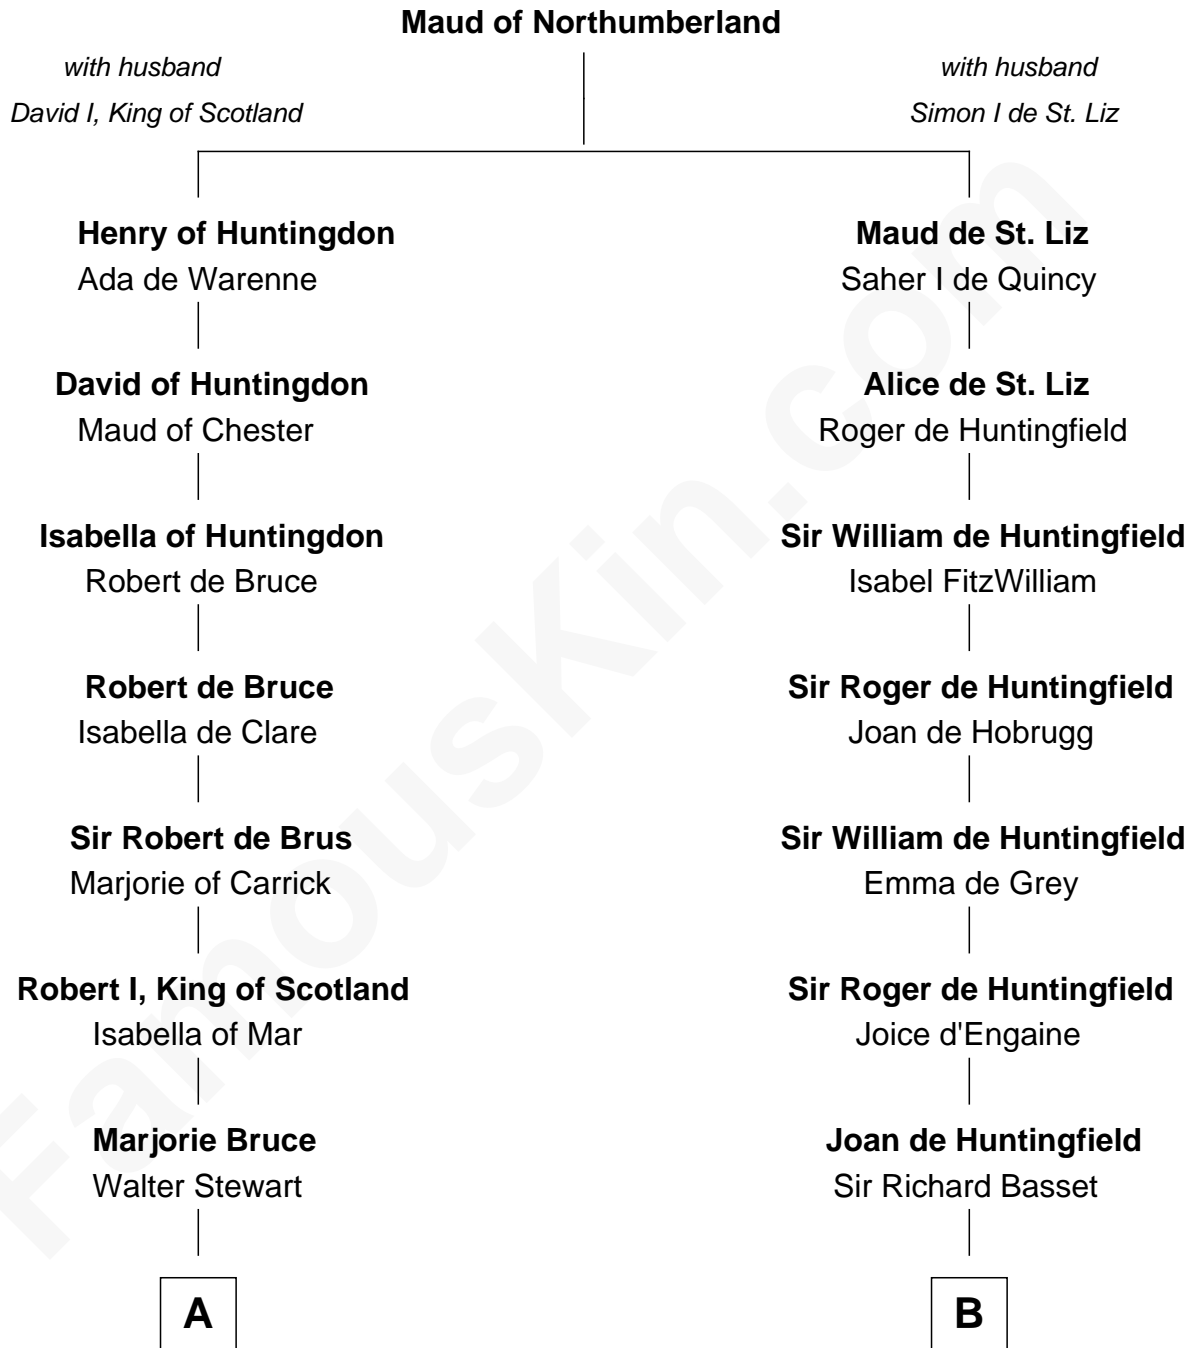

**FamousKin.com**  
**Relationship Chart of**  
**General Hugh Mercer**  
*American Revolution*

**21st cousin of**  
**William Ellery**  
*Signer of the Declaration of Independence*

**C**

**John Row**  
Elspeth Gillespie

**Lilias Row**  
John Mercer

**Thomas Mercer**  
Isabel Smith

**William Mercer**  
Anne Munro

**General Hugh Mercer**  
*American Revolution*

**D**

**Audrey Barlow**  
William Almy

**Christopher Almy**  
Elizabeth Cornell