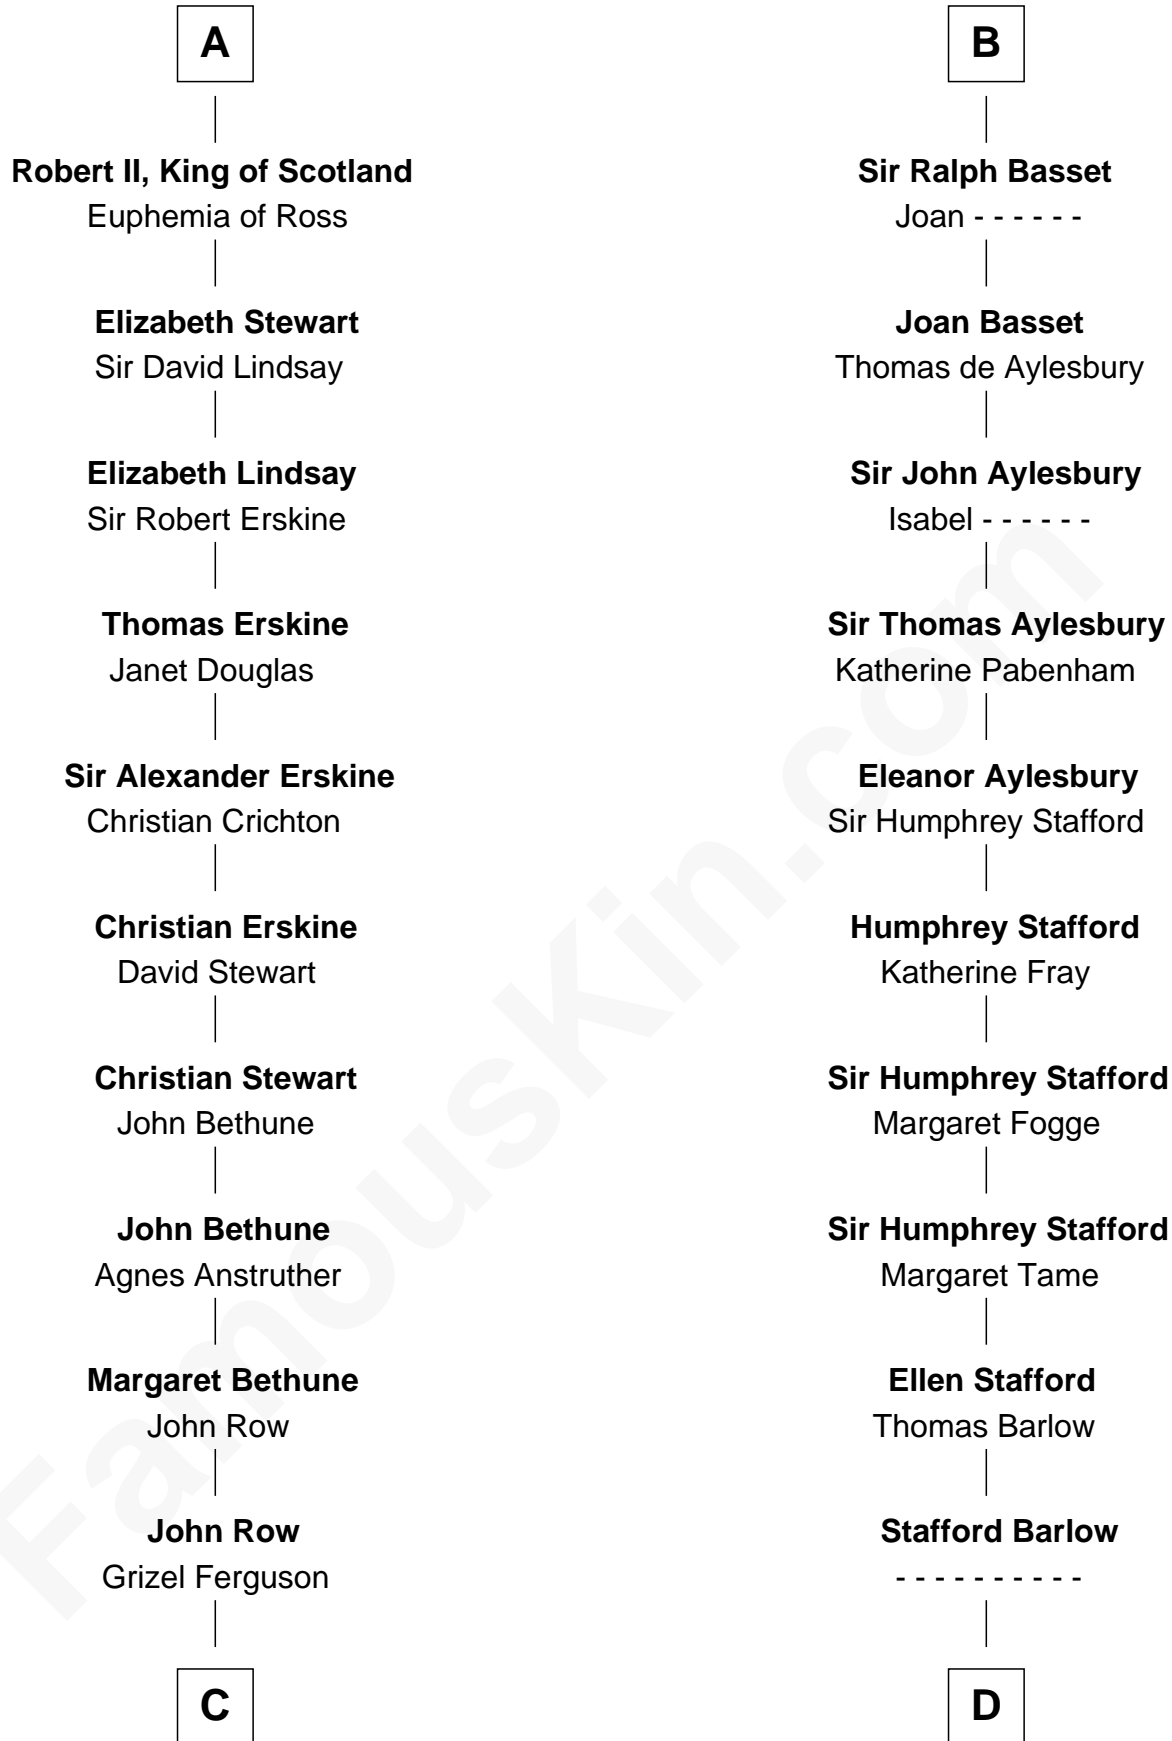

**FamousKin.com**  
**Relationship Chart of**  
**General Hugh Mercer**  
*American Revolution*

**21st cousin of**  
**William Ellery**  
*Signer of the Declaration of Independence*

**C**

**John Row**  
Elspeth Gillespie

**Lilias Row**  
John Mercer

**Thomas Mercer**  
Isabel Smith

**William Mercer**  
Anne Munro

**General Hugh Mercer**  
*American Revolution*

**D**

**Audrey Barlow**  
William Almy

**Christopher Almy**  
Elizabeth Cornell

**Col. Job Almy**  
Ann Lawton

**Elizabeth Almy**  
William Ellery

**William Ellery**  
*Signer of Declaration of Independence*