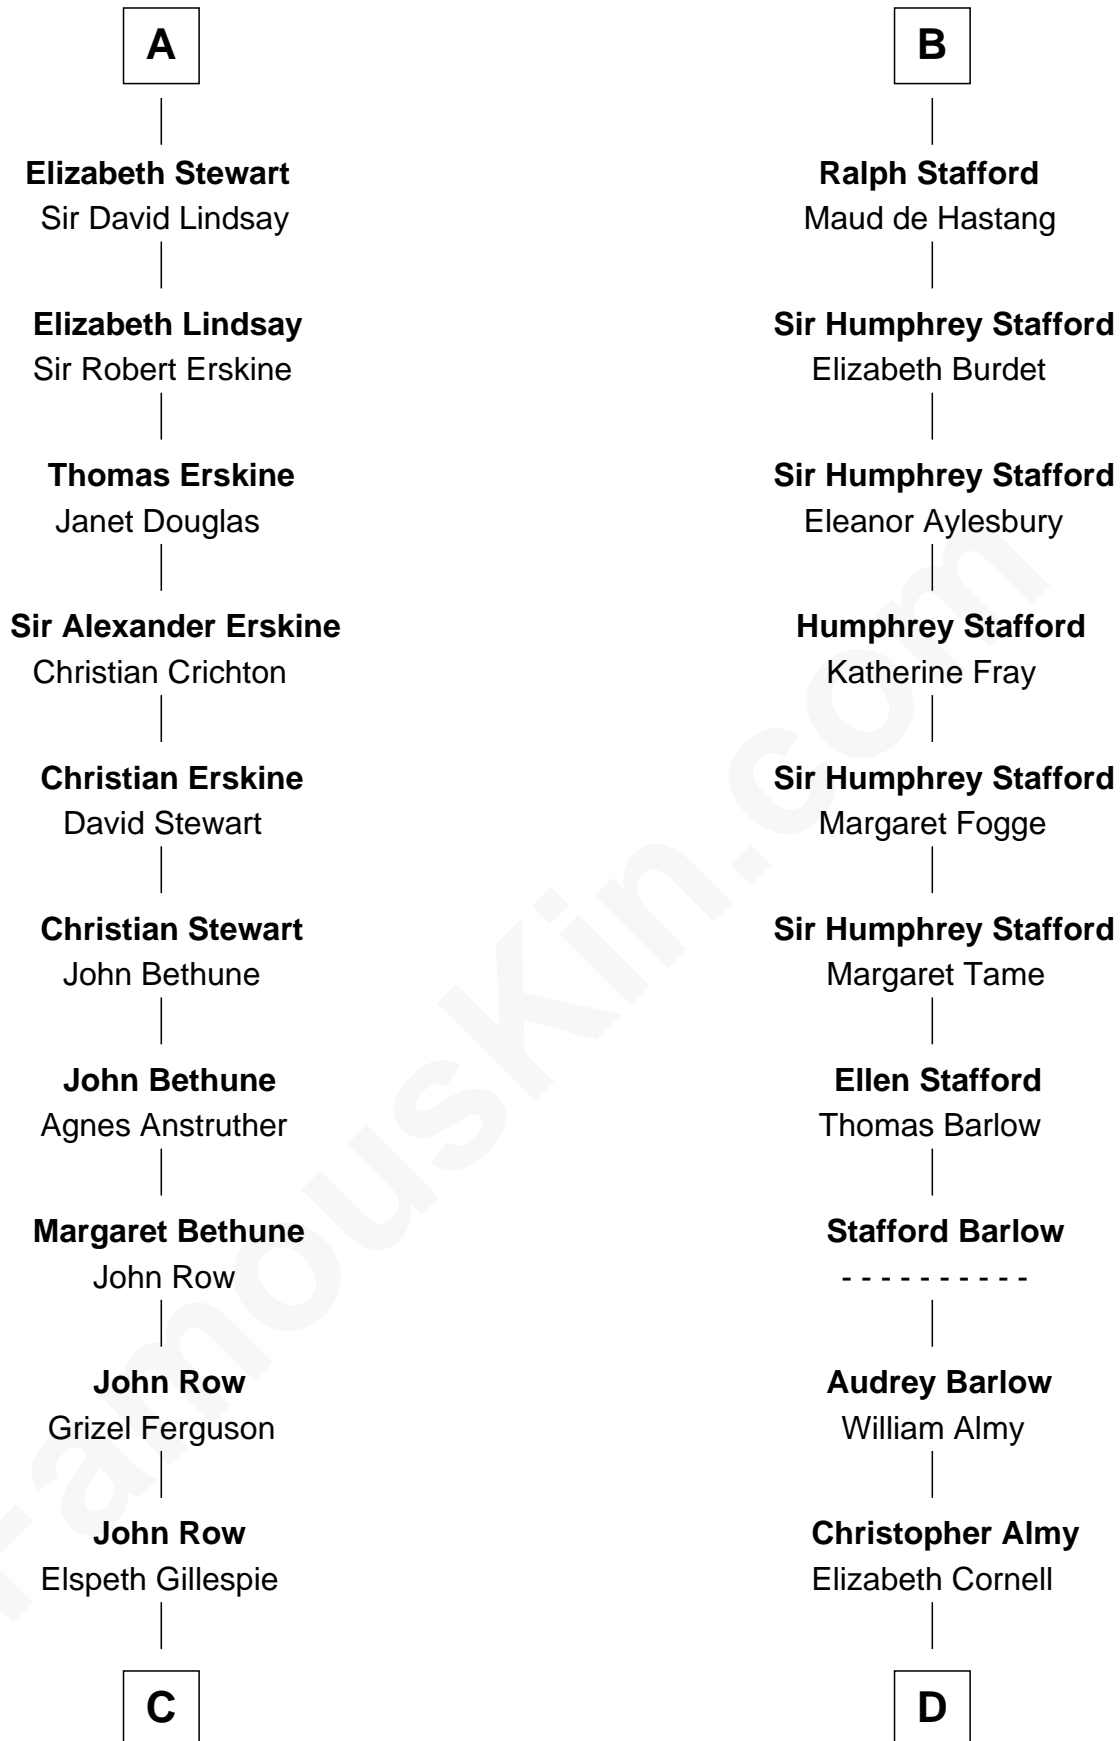

**FamousKin.com**  
**Relationship Chart of**  
**General Hugh Mercer**  
*American Revolution*

19th cousin 1 time removed of

**William Ellery**  
*Signer of the Declaration of Independence*

**C**

**Lilias Row**  
John Mercer

**Thomas Mercer**  
Isabel Smith

**William Mercer**  
Anne Munro

**General Hugh Mercer**  
*American Revolution*

**D**

**Col. Job Almy**  
Ann Lawton

**Elizabeth Almy**  
William Ellery

**William Ellery**  
*Signer of Declaration of Independence*