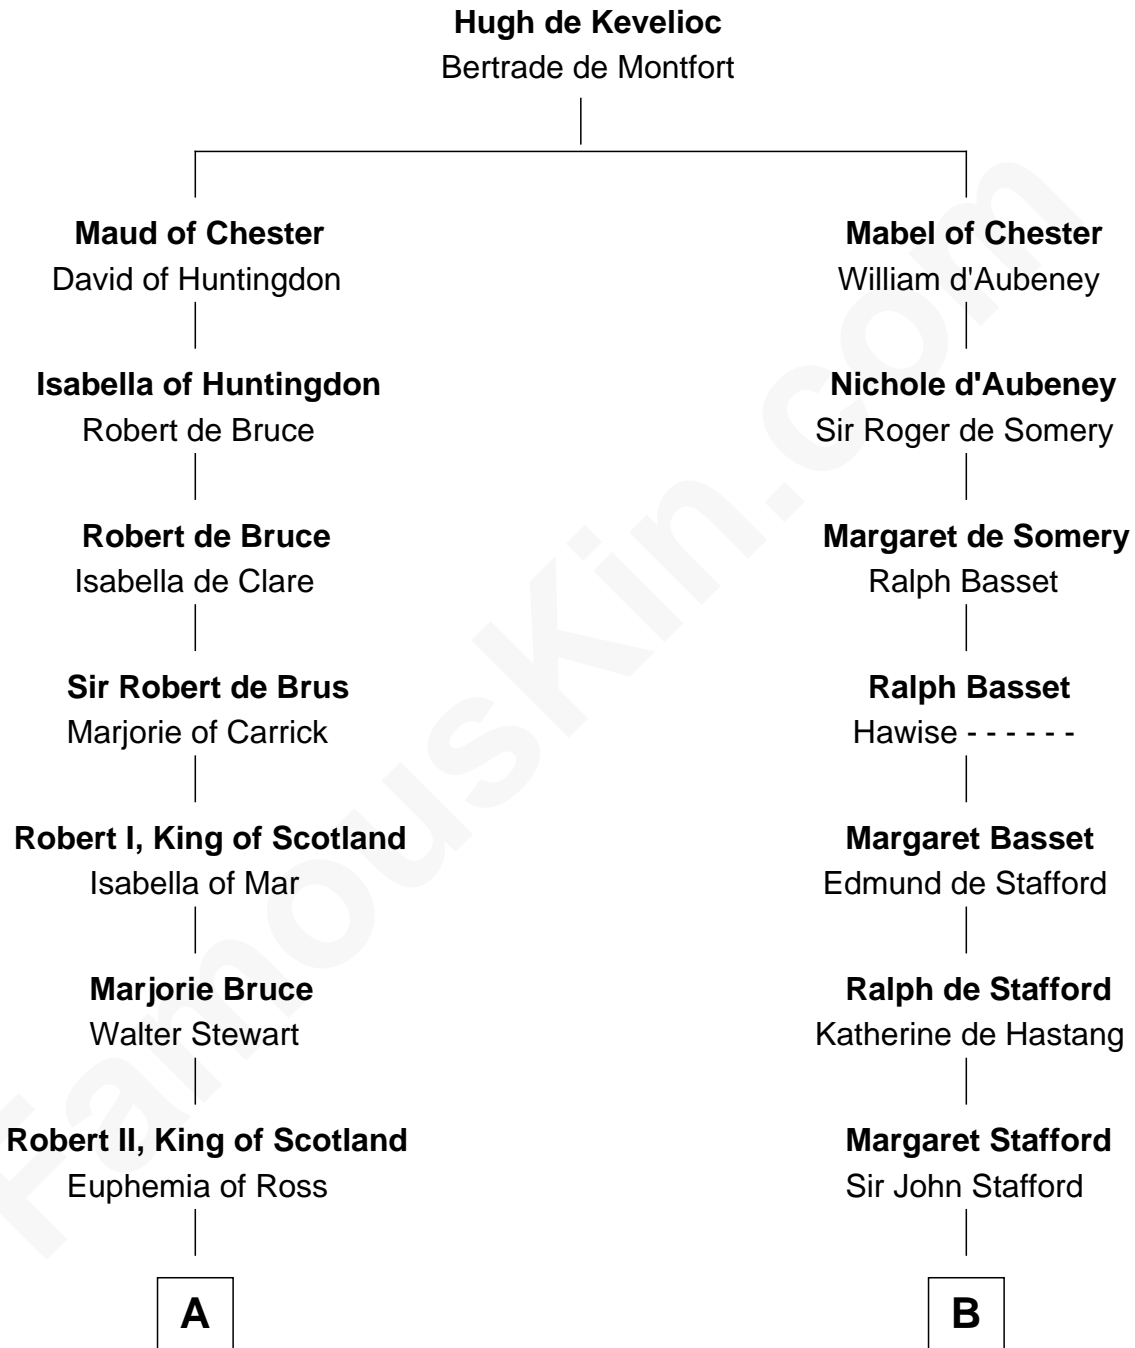

**FamousKin.com**  
**Relationship Chart of**  
**General Hugh Mercer**  
*American Revolution*

19th cousin 1 time removed of

**William Ellery**  
*Signer of the Declaration of Independence*

**C**

**Lilias Row**  
John Mercer

**Thomas Mercer**  
Isabel Smith

**William Mercer**  
Anne Munro

**General Hugh Mercer**  
*American Revolution*

**D**

**Col. Job Almy**  
Ann Lawton

**Elizabeth Almy**  
William Ellery

**William Ellery**  
*Signer of Declaration of Independence*