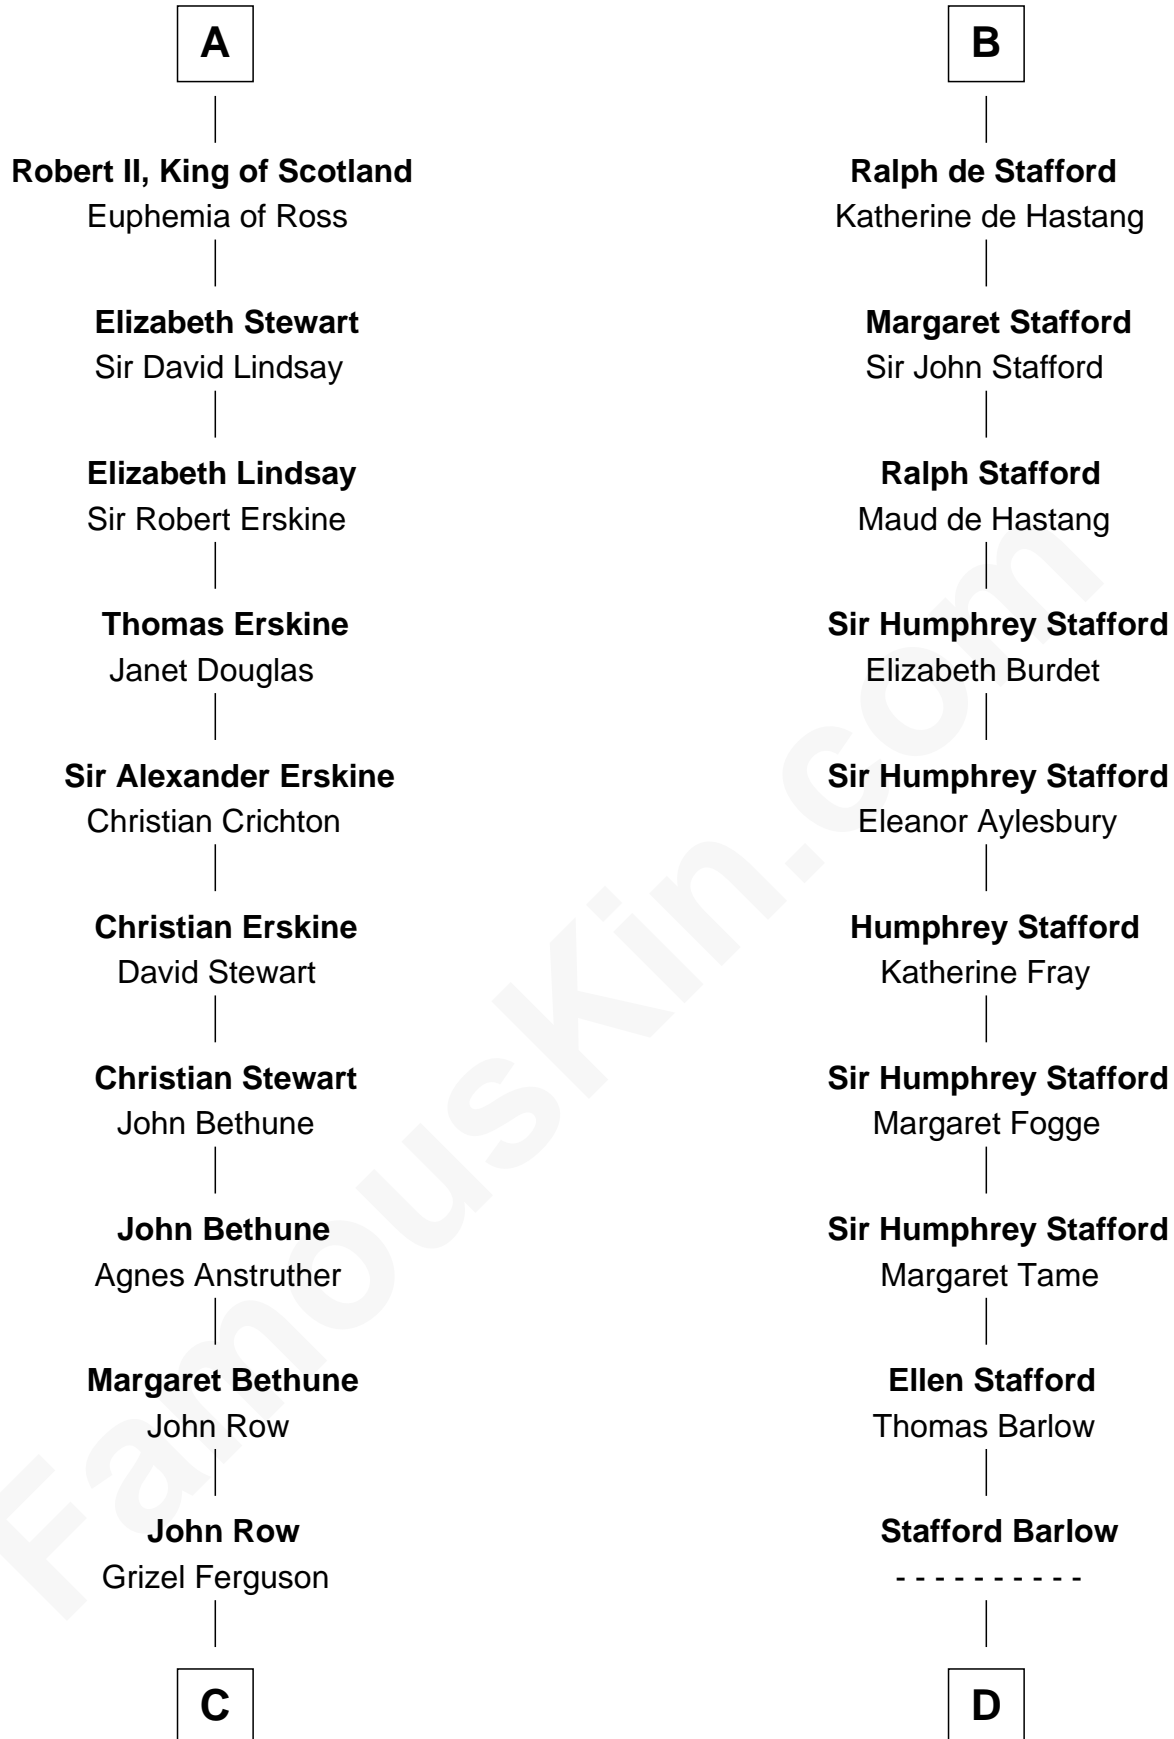

FamousKin.com

Relationship Chart of

General Hugh Mercer

American Revolution

21st cousin of

William Ellery

Signer of the Declaration of Independence

C

John Row
Elspeth Gillespie

Lilias Row
John Mercer

Thomas Mercer
Isabel Smith

William Mercer
Anne Munro

General Hugh Mercer
American Revolution

D

Audrey Barlow
William Almy

Christopher Almy
Elizabeth Cornell