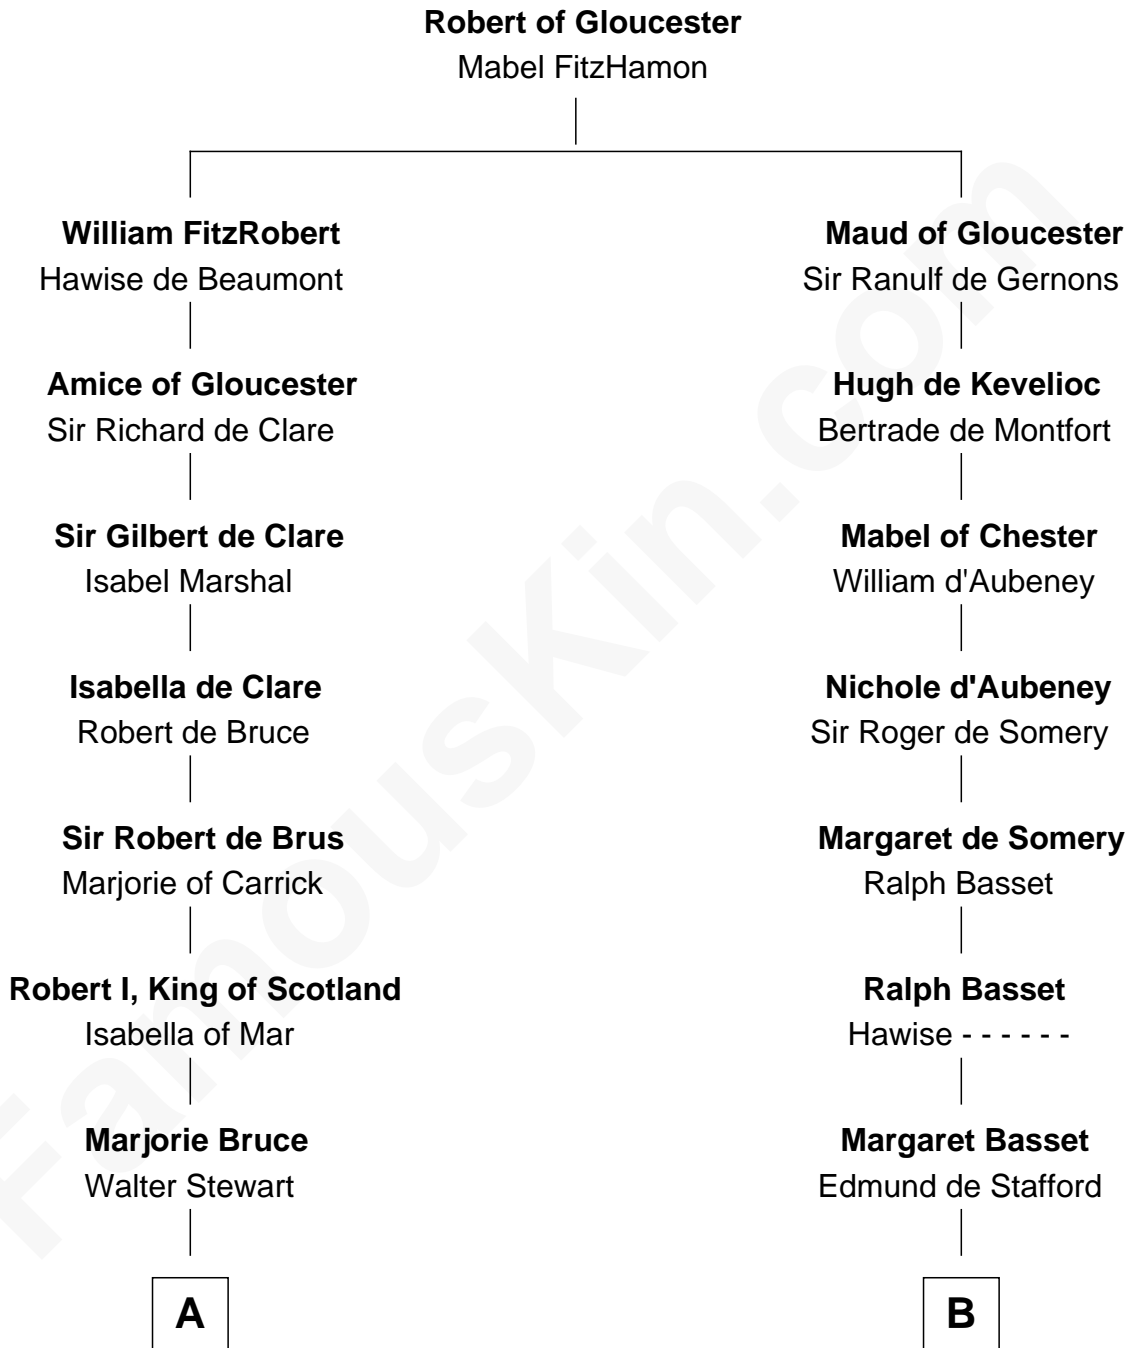

FamousKin.com

Relationship Chart of

General Hugh Mercer

American Revolution

21st cousin of

William Ellery

Signer of the Declaration of Independence

C

John Row
Elspeth Gillespie

Lilias Row
John Mercer

Thomas Mercer
Isabel Smith

William Mercer
Anne Munro

General Hugh Mercer
American Revolution

D

Audrey Barlow
William Almy

Christopher Almy
Elizabeth Cornell