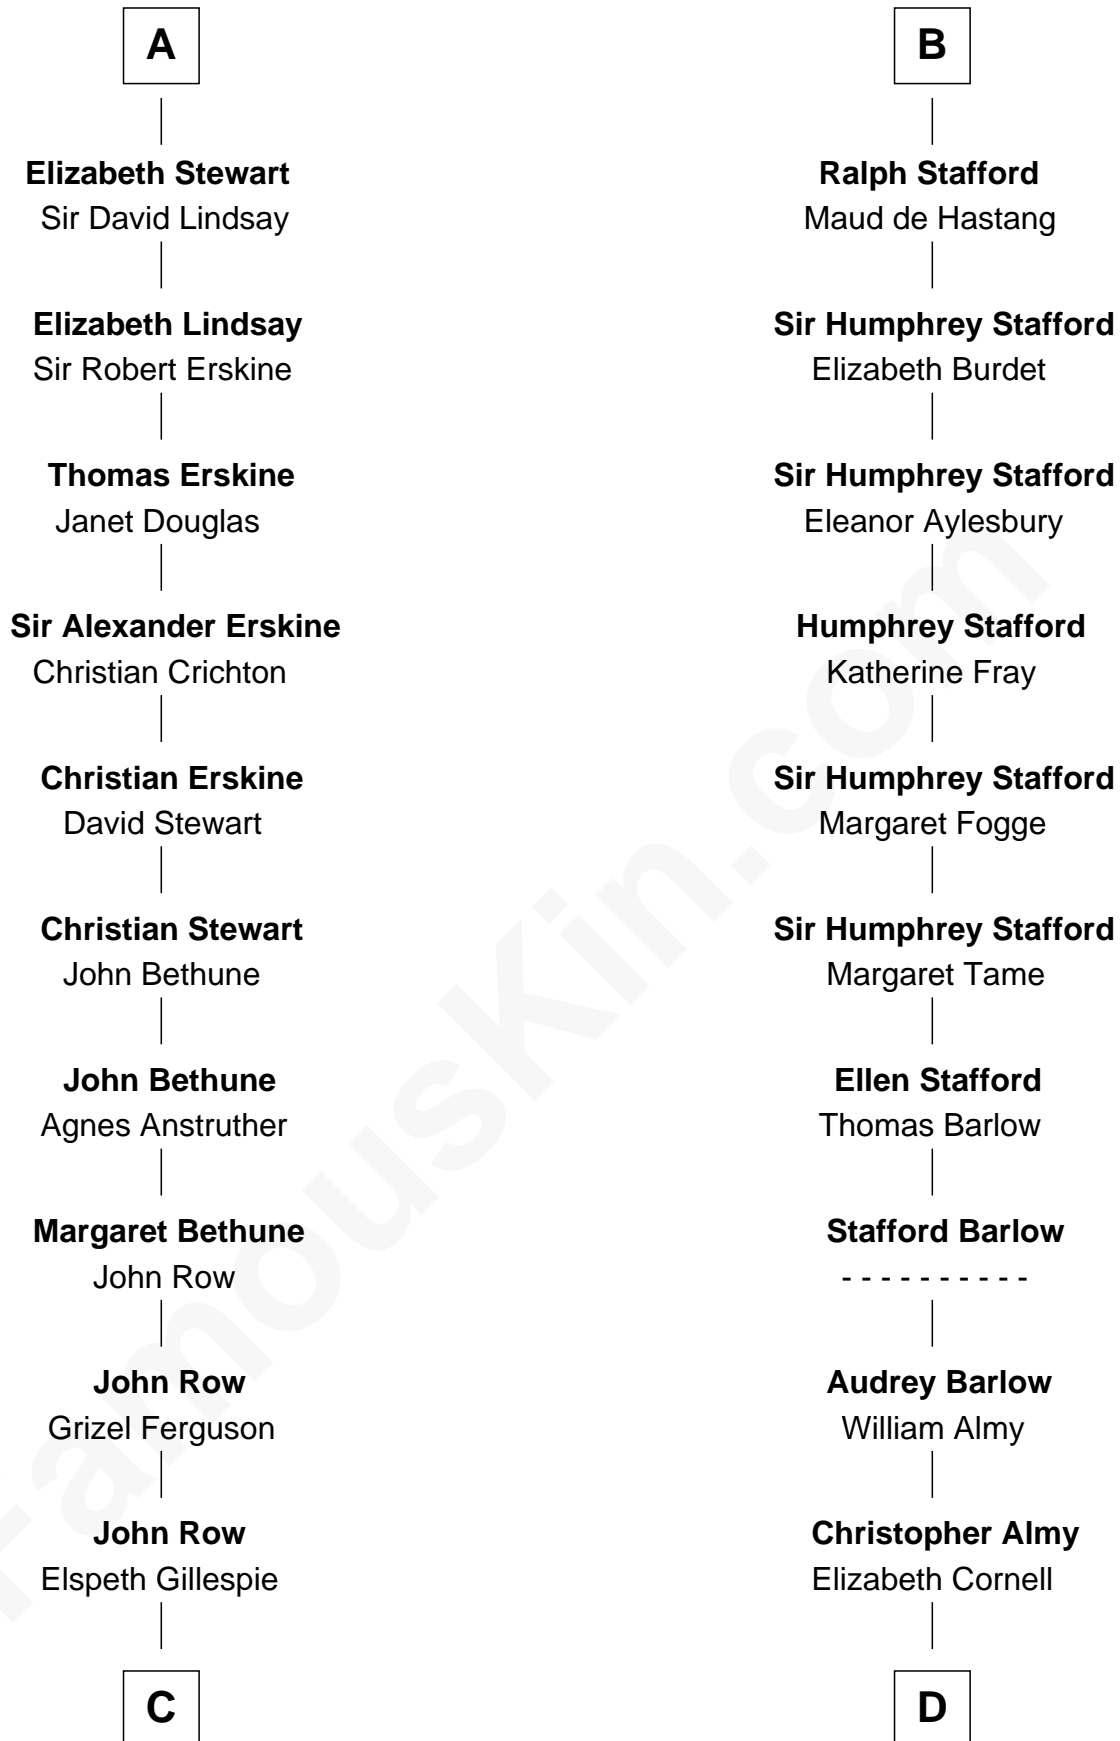

## Relationship Chart of

### General Hugh Mercer

*American Revolution*

19th cousin 1 time removed of

**William Ellery**

*Signer of the Declaration of Independence*

**C**

**Lilias Row**  
John Mercer

**Thomas Mercer**  
Isabel Smith

**William Mercer**  
Anne Munro

**General Hugh Mercer**  
*American Revolution*

**D**

**Col. Job Almy**  
Ann Lawton

**Elizabeth Almy**  
William Ellery

**William Ellery**  
*Signer of Declaration of Independence*