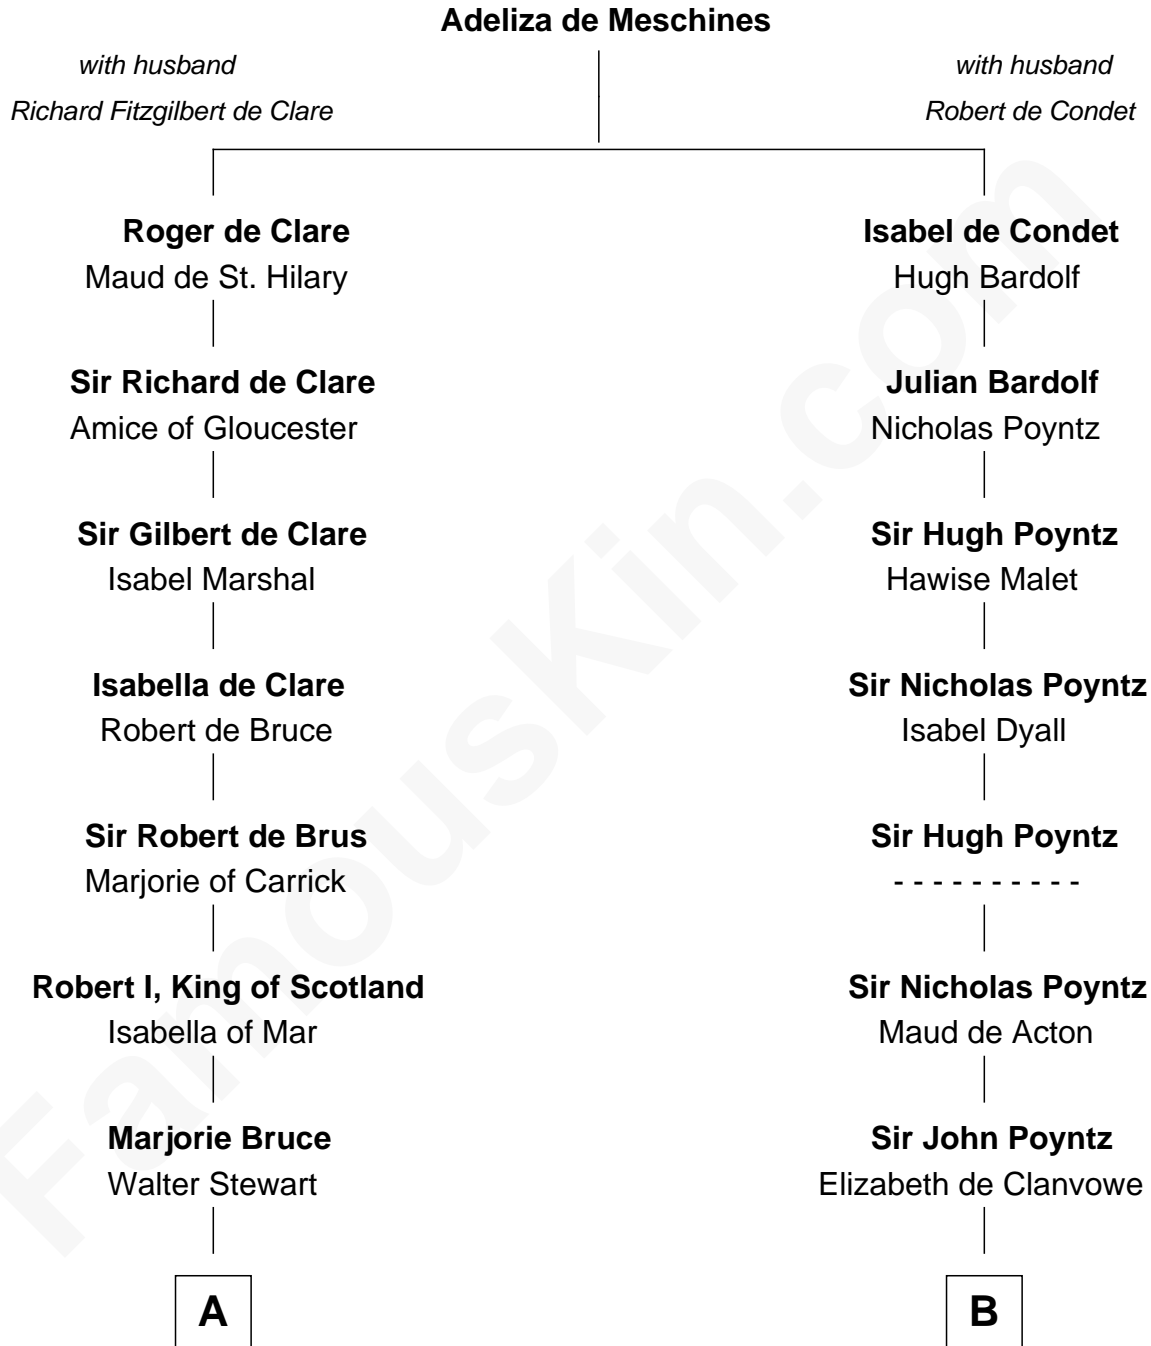

FamousKin.com
Relationship Chart of
General Hugh Mercer
American Revolution

19th cousin 2 times removed of

William Ellery

Signer of the Declaration of Independence

C

John Row
Elspeth Gillespie

Lilias Row
John Mercer

Thomas Mercer
Isabel Smith

William Mercer
Anne Munro

General Hugh Mercer
American Revolution

D

Col. Job Almy
Ann Lawton

Elizabeth Almy
William Ellery

William Ellery
Signer of Declaration of Independence

FamousKin.com