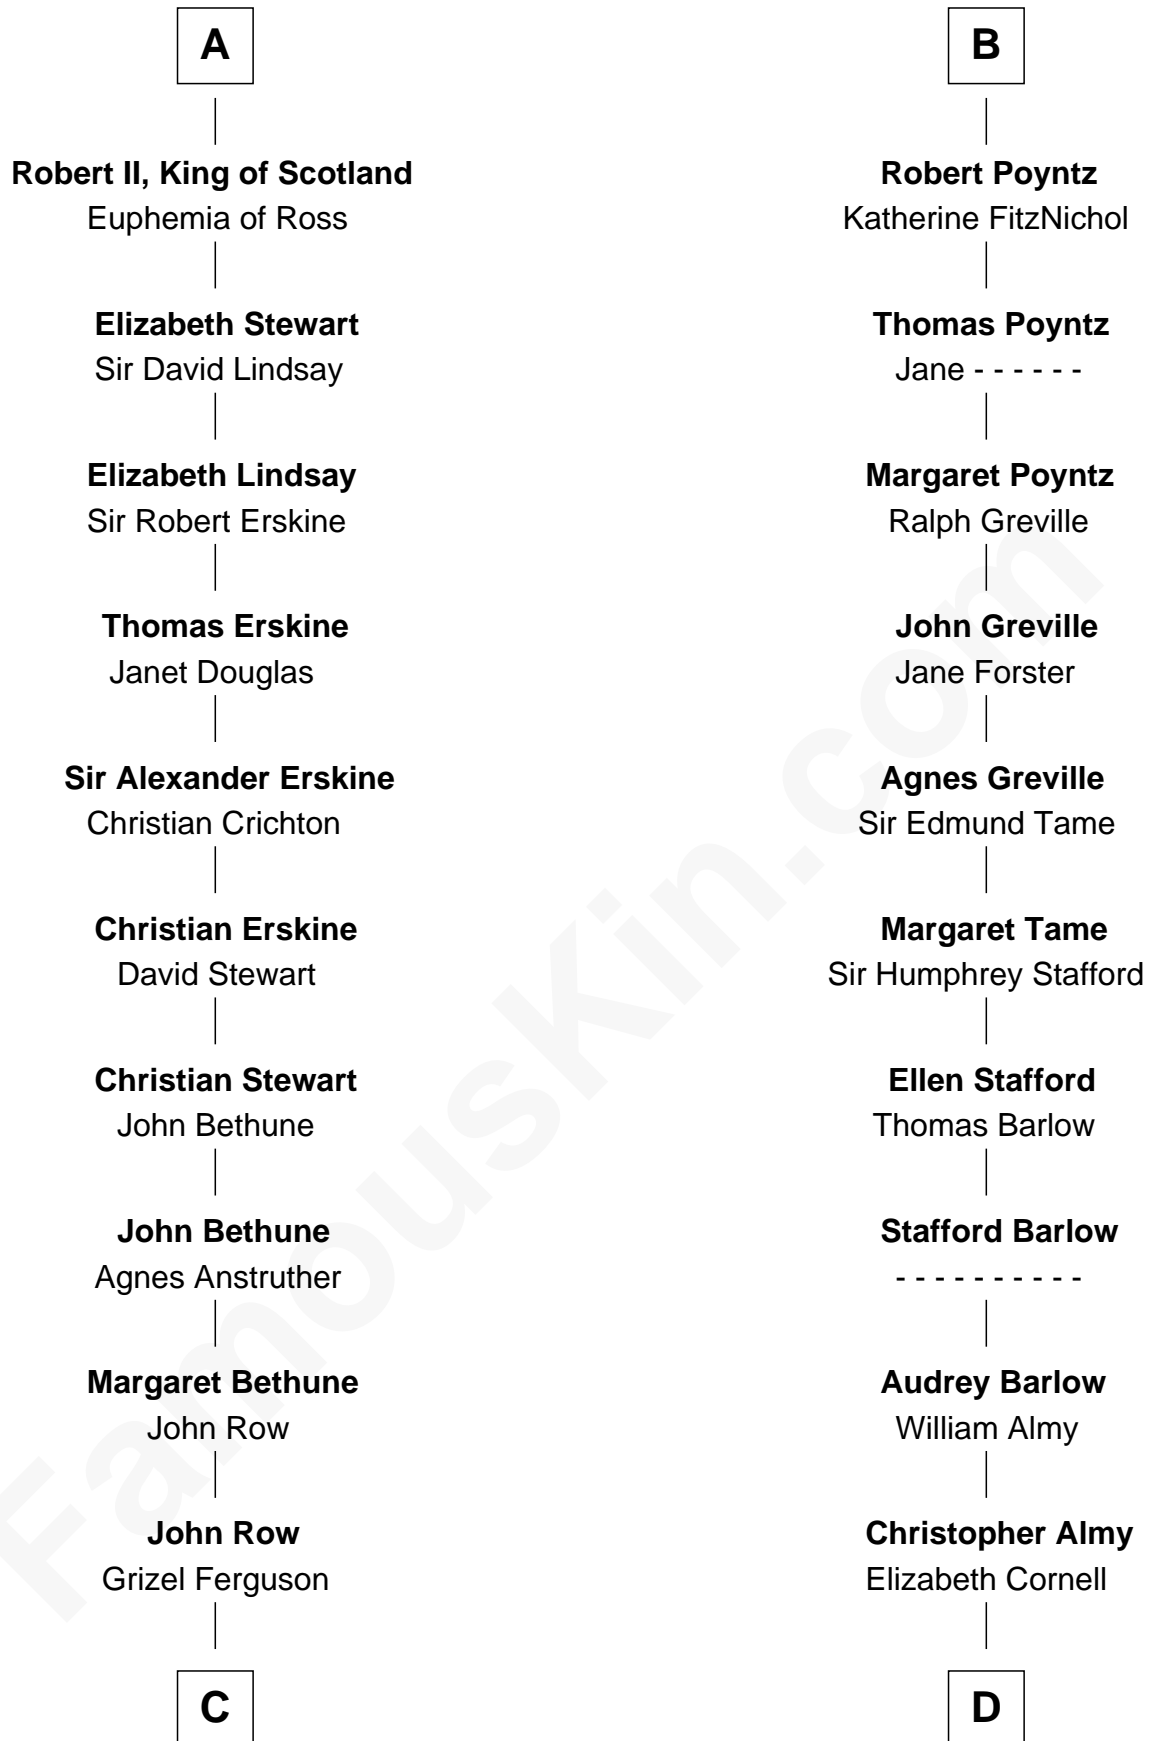

FamousKin.com
Relationship Chart of
General Hugh Mercer
American Revolution

19th cousin 2 times removed of

William Ellery

Signer of the Declaration of Independence

C

John Row
Elspeth Gillespie

Lilias Row
John Mercer

Thomas Mercer
Isabel Smith

William Mercer
Anne Munro

General Hugh Mercer
American Revolution

D

Col. Job Almy
Ann Lawton

Elizabeth Almy
William Ellery

William Ellery
Signer of Declaration of Independence

FamousKin.com