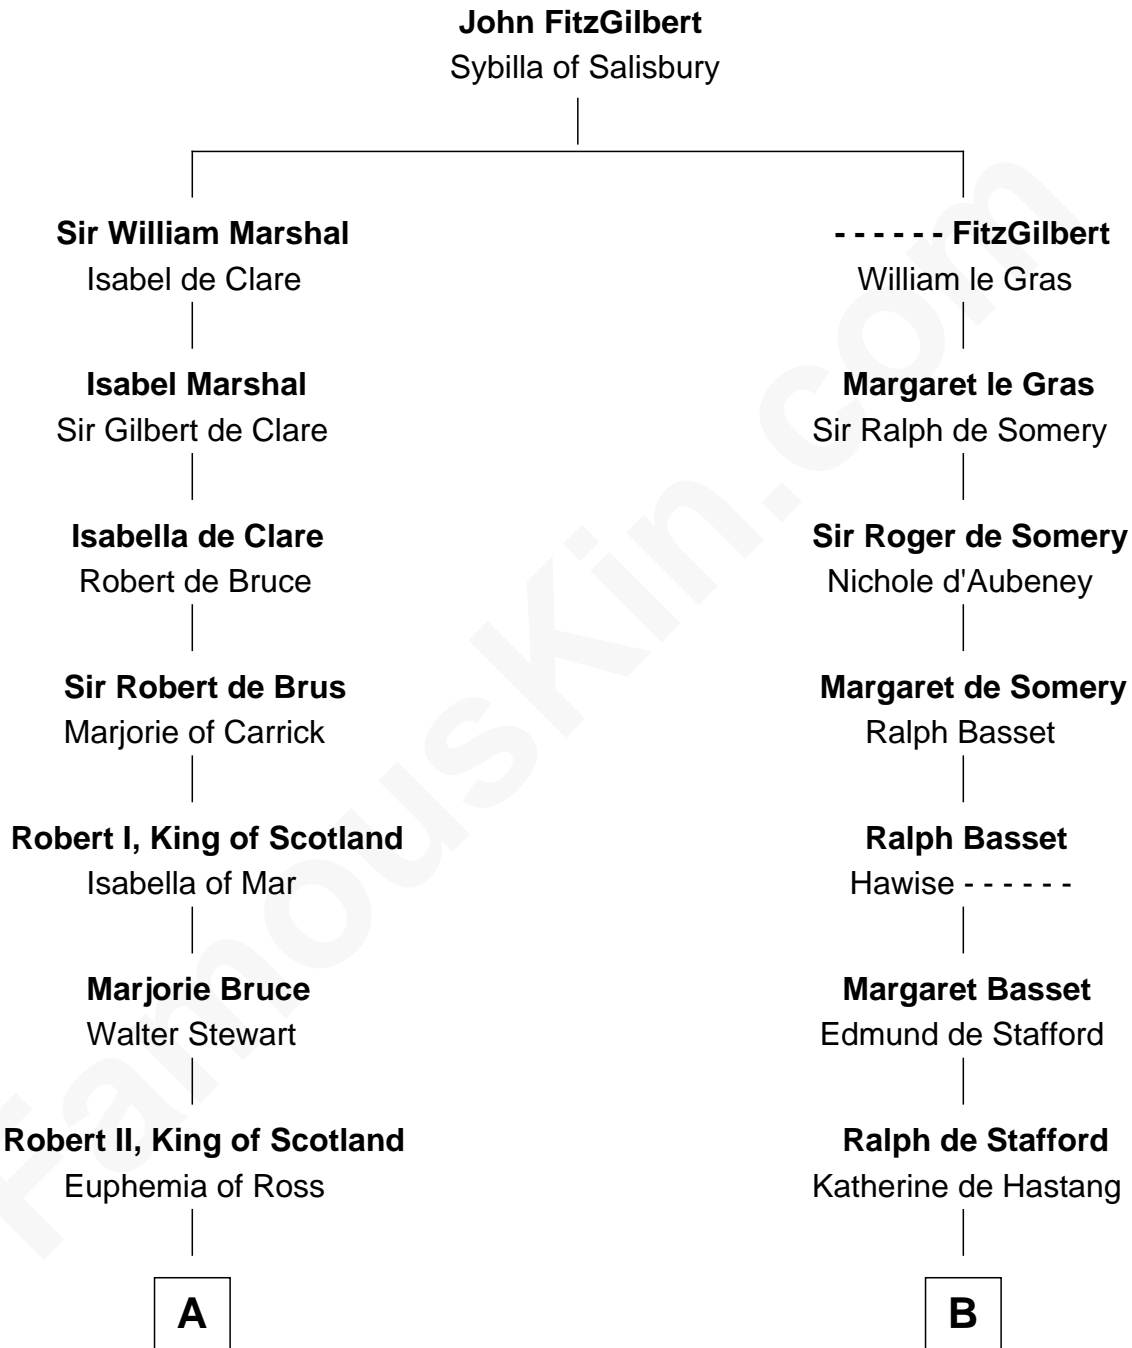

## Relationship Chart of

### General Hugh Mercer

*American Revolution*

20th cousin of

### William Ellery

*Signer of the Declaration of Independence*

**C**

**Lilias Row**  
John Mercer

**Thomas Mercer**  
Isabel Smith

**William Mercer**  
Anne Munro

**General Hugh Mercer**  
*American Revolution*