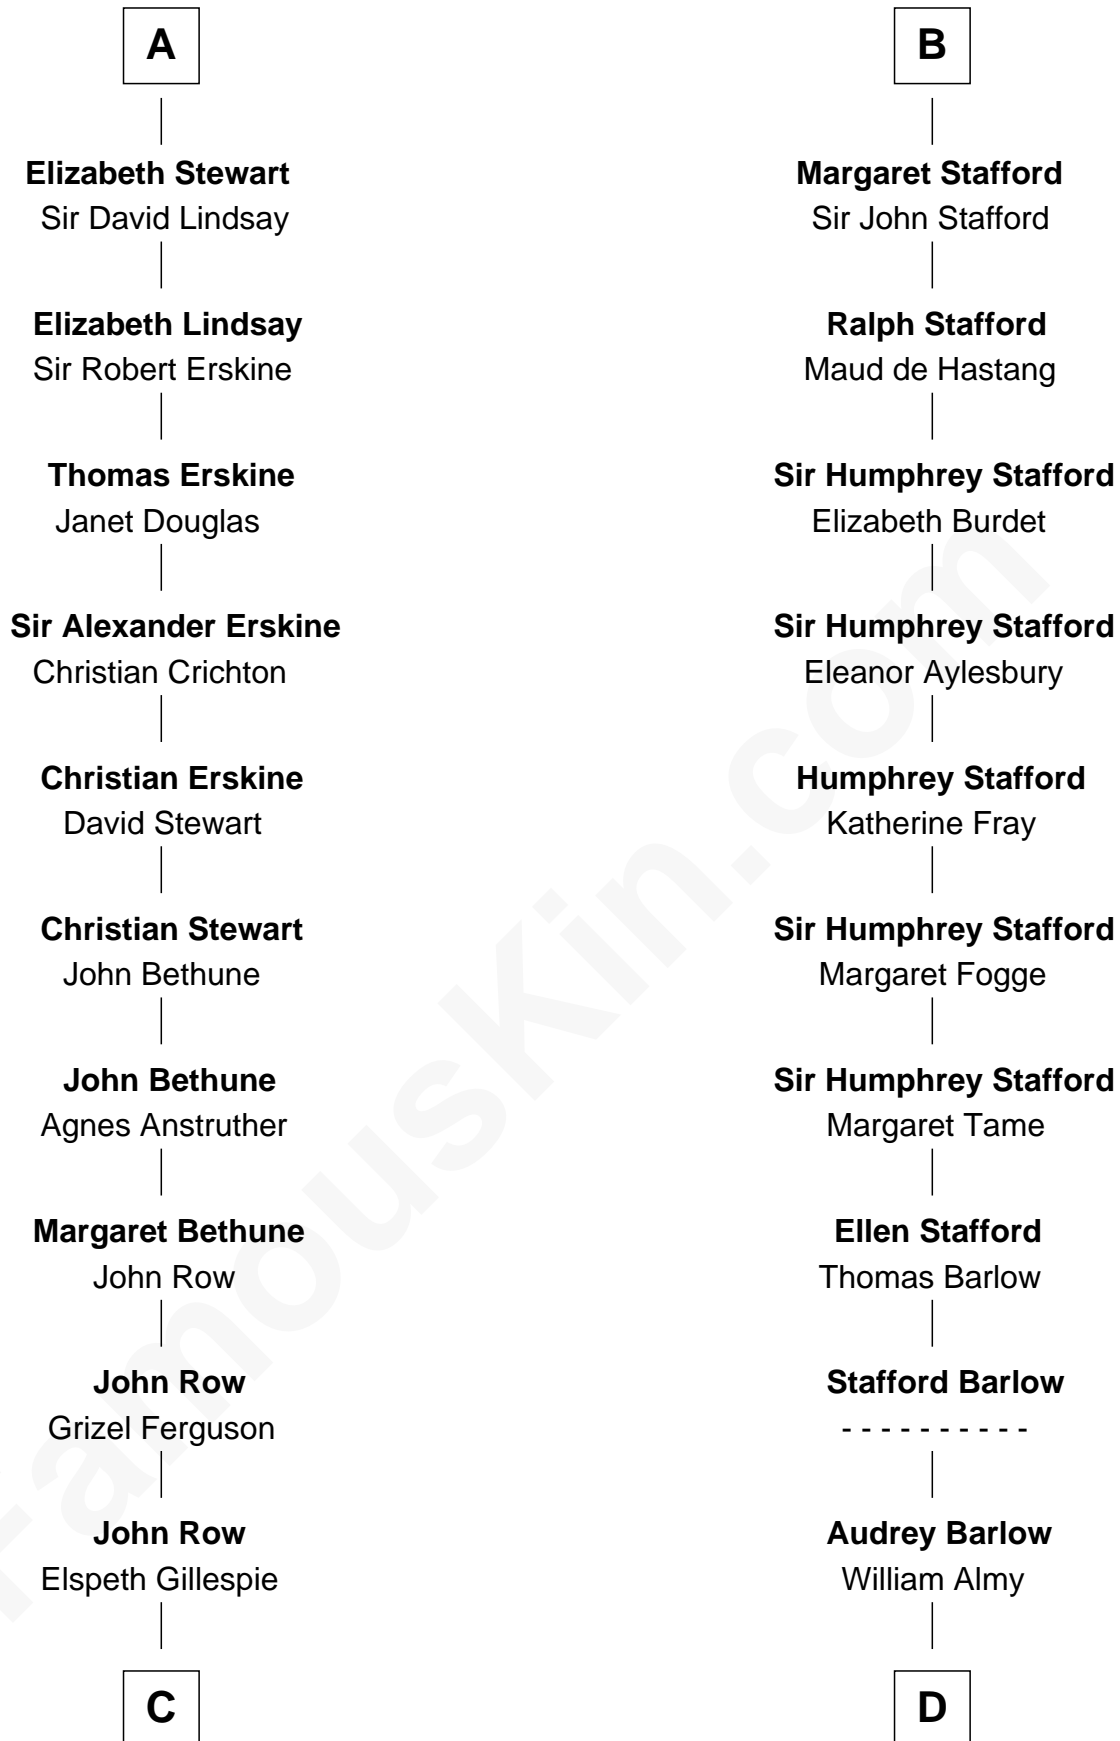

## Relationship Chart of

### General Hugh Mercer

*American Revolution*

20th cousin of

### William Ellery

*Signer of the Declaration of Independence*

**C**

**Lilias Row**  
John Mercer

**Thomas Mercer**  
Isabel Smith

**William Mercer**  
Anne Munro

**General Hugh Mercer**  
*American Revolution*