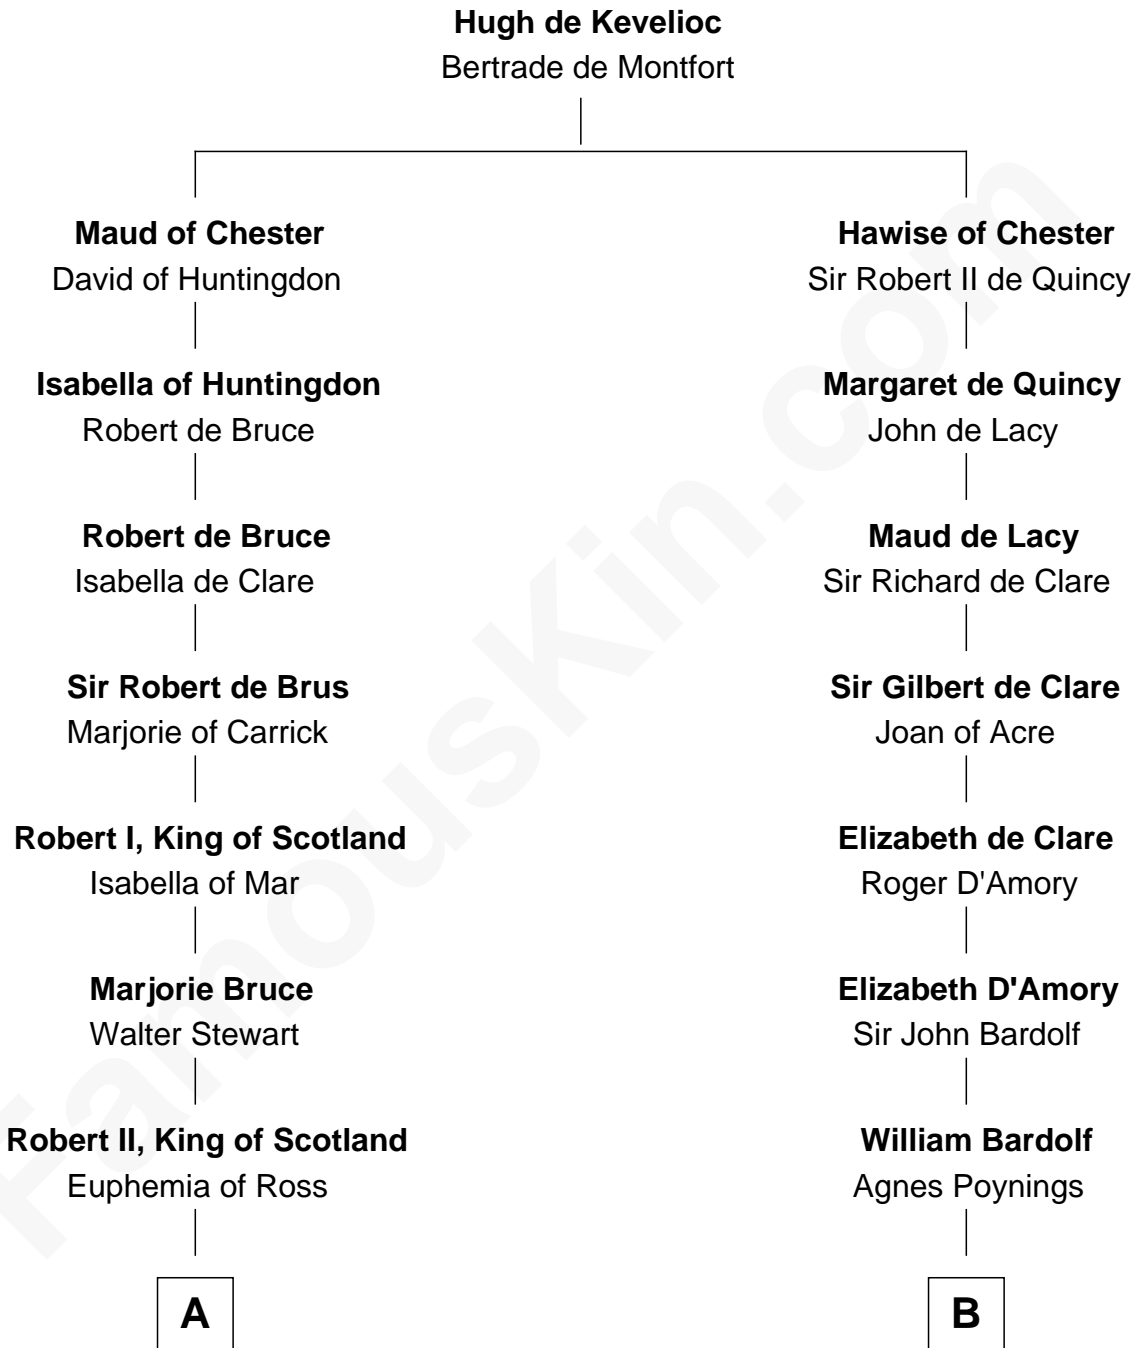

FamousKin.com
Relationship Chart of
General Hugh Mercer
American Revolution

19th cousin 1 time removed of

Fletcher Christian
Leader of the mutiny on the Bounty

C

Lilias Row
John Mercer

Thomas Mercer
Isabel Smith

William Mercer
Anne Munro

General Hugh Mercer
American Revolution

D

Bridget Senhouse
John Christian

Charles Christian
Anne Dixon

Fletcher Christian
Leader of the mutiny on the Bounty

FamousKin.com