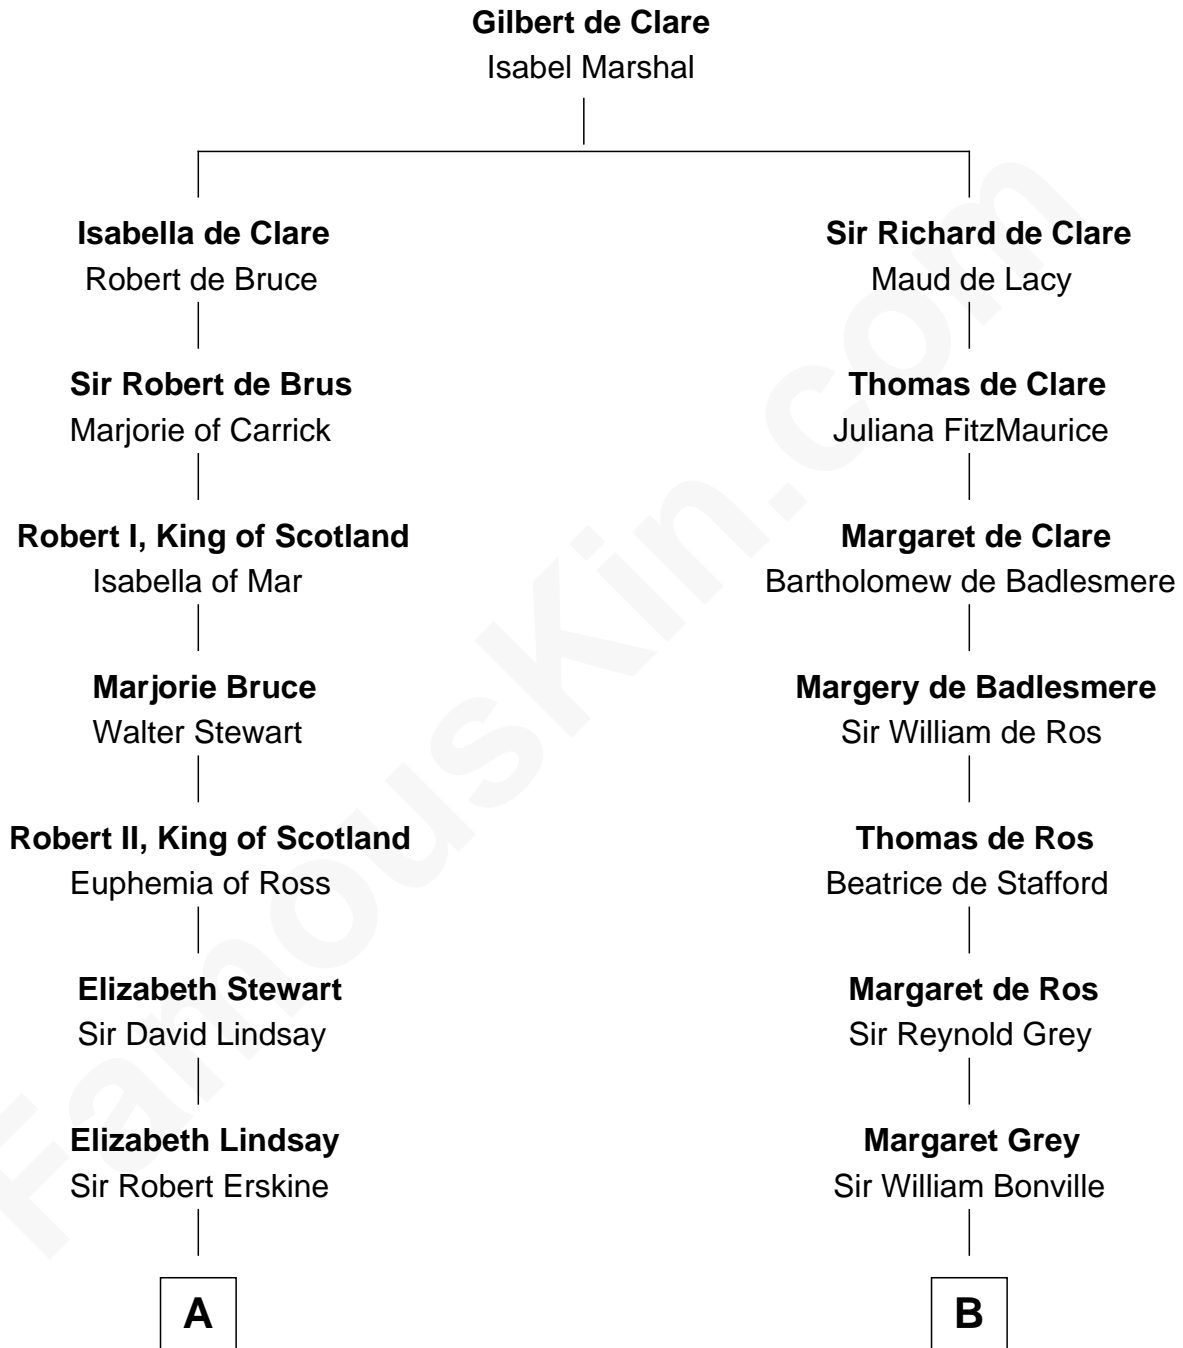

FamousKin.com
Relationship Chart of
General Hugh Mercer
American Revolution

18th cousin 1 time removed of
William Woodbridge
2nd Governor of Michigan

FamousKin.com