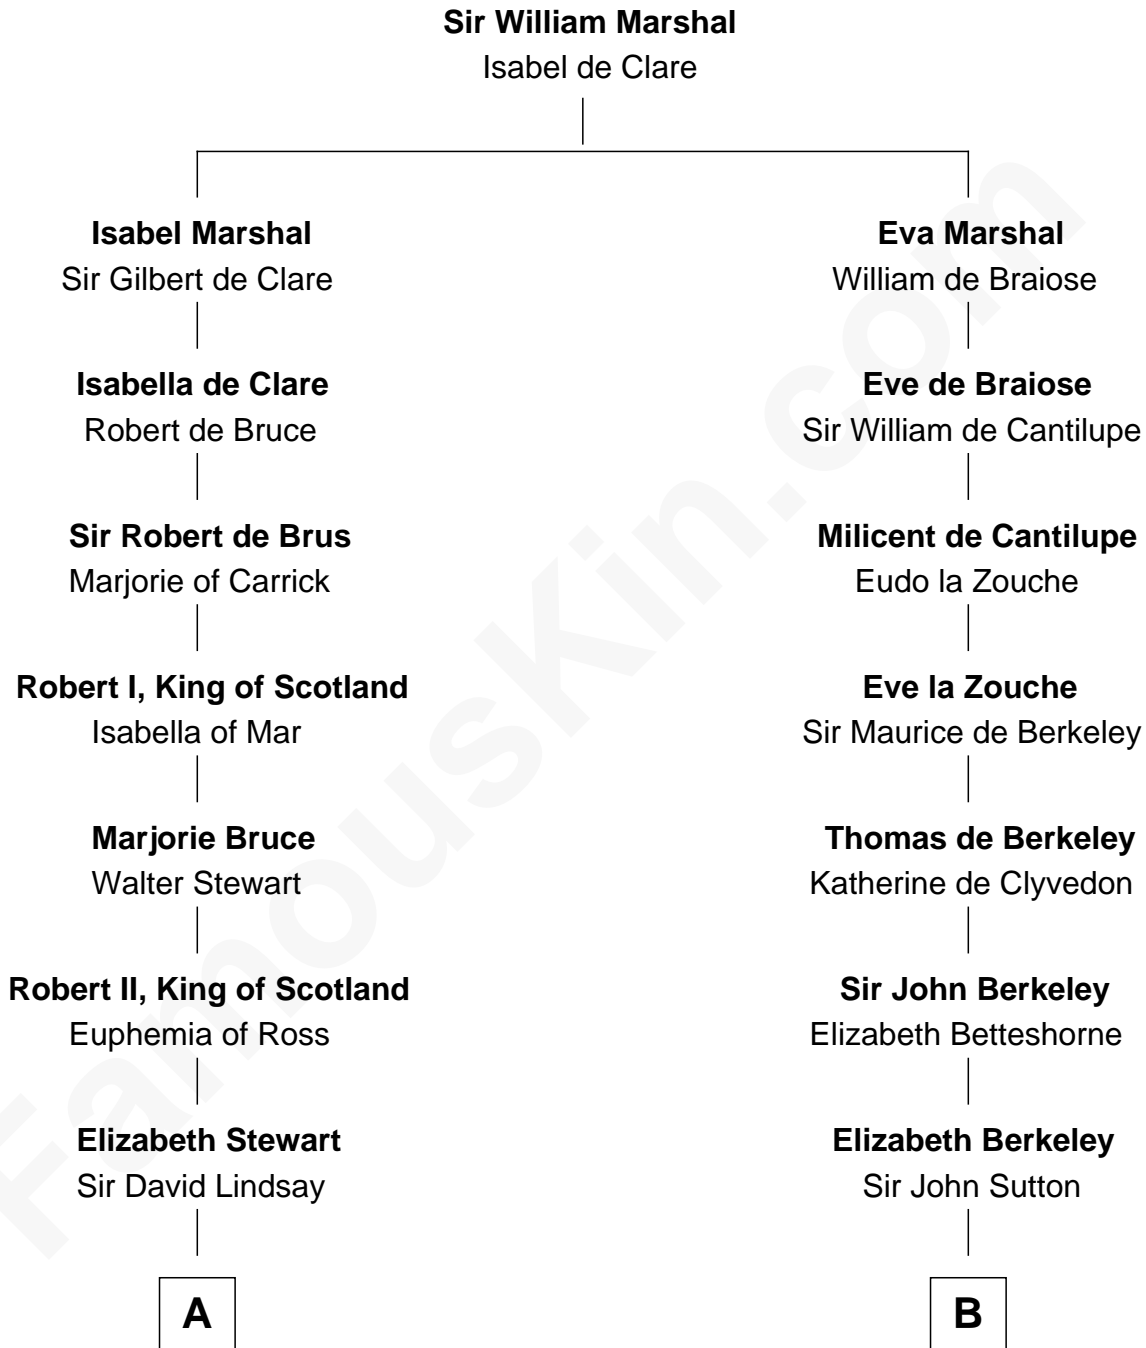

FamousKin.com
Relationship Chart of
General Hugh Mercer
American Revolution

18th cousin 1 time removed of
William Woodbridge
2nd Governor of Michigan

C

Thomas Mercer

Isabel Smith

William Mercer

Anne Munro

General Hugh Mercer

American Revolution

D

Dudley Woodbridge

Lucy Backus

William Woodbridge

2nd Governor of Michigan

FamousKin.com