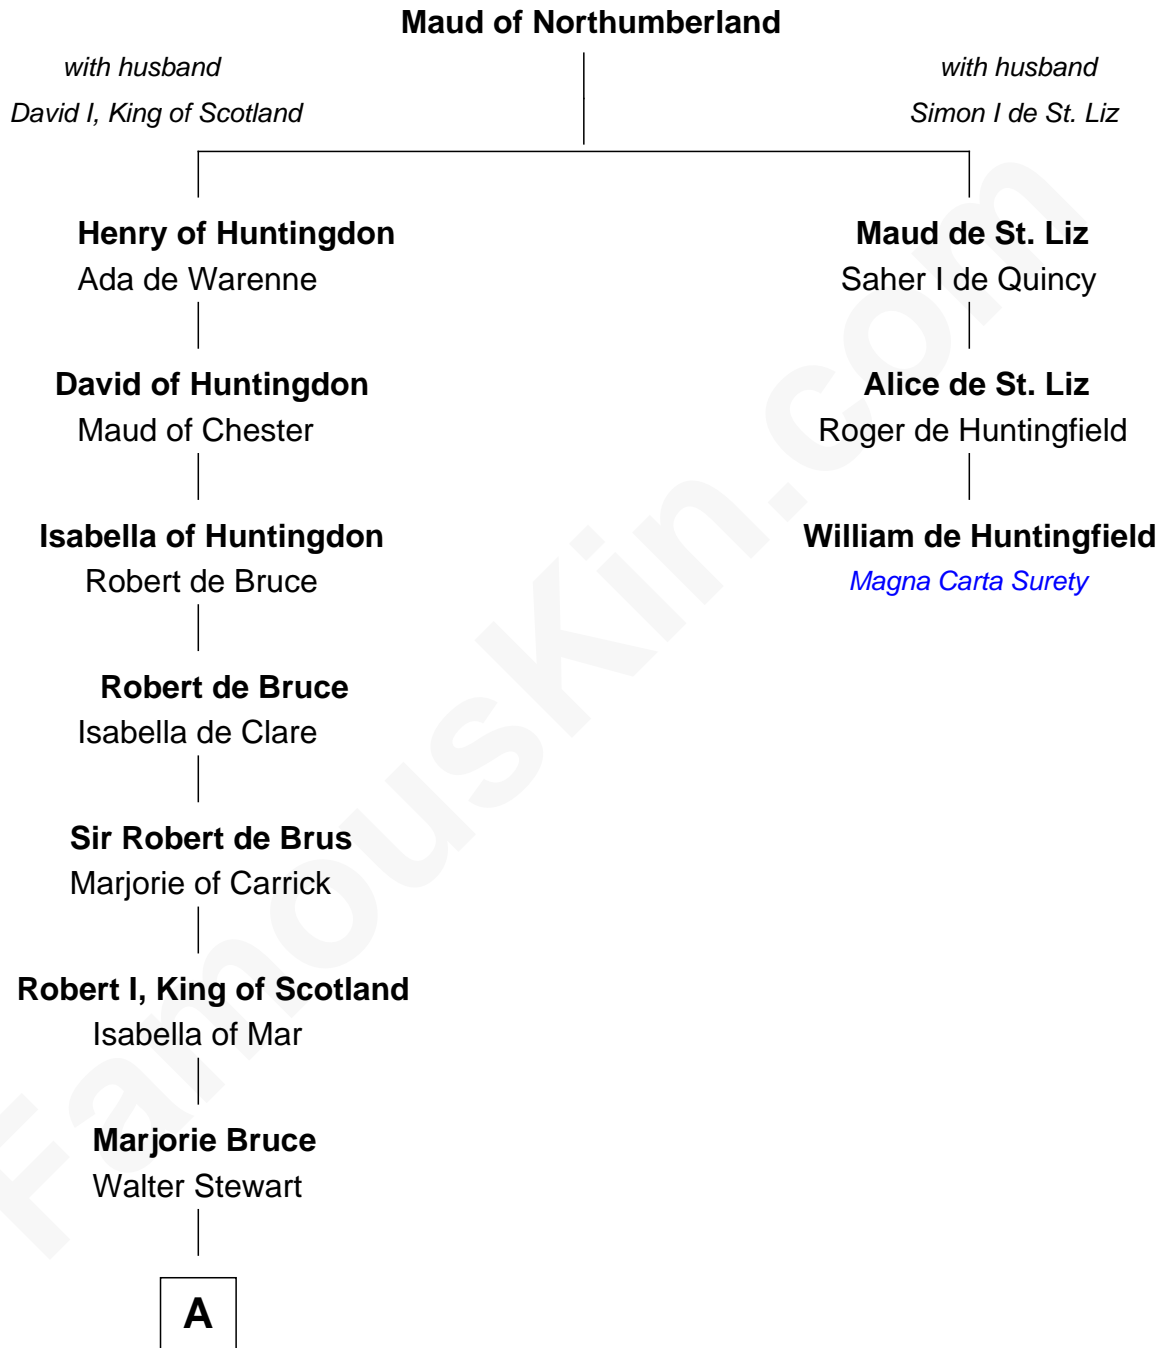

FamousKin.com
Relationship Chart of
General Hugh Mercer
American Revolution

2nd cousin 19 times removed of
William de Huntingfield
Magna Carta Surety

B

John Row

Elspeth Gillespie

Lilias Row

John Mercer

Thomas Mercer

Isabel Smith

William Mercer

Anne Munro

General Hugh Mercer

American Revolution

FamousKin.com