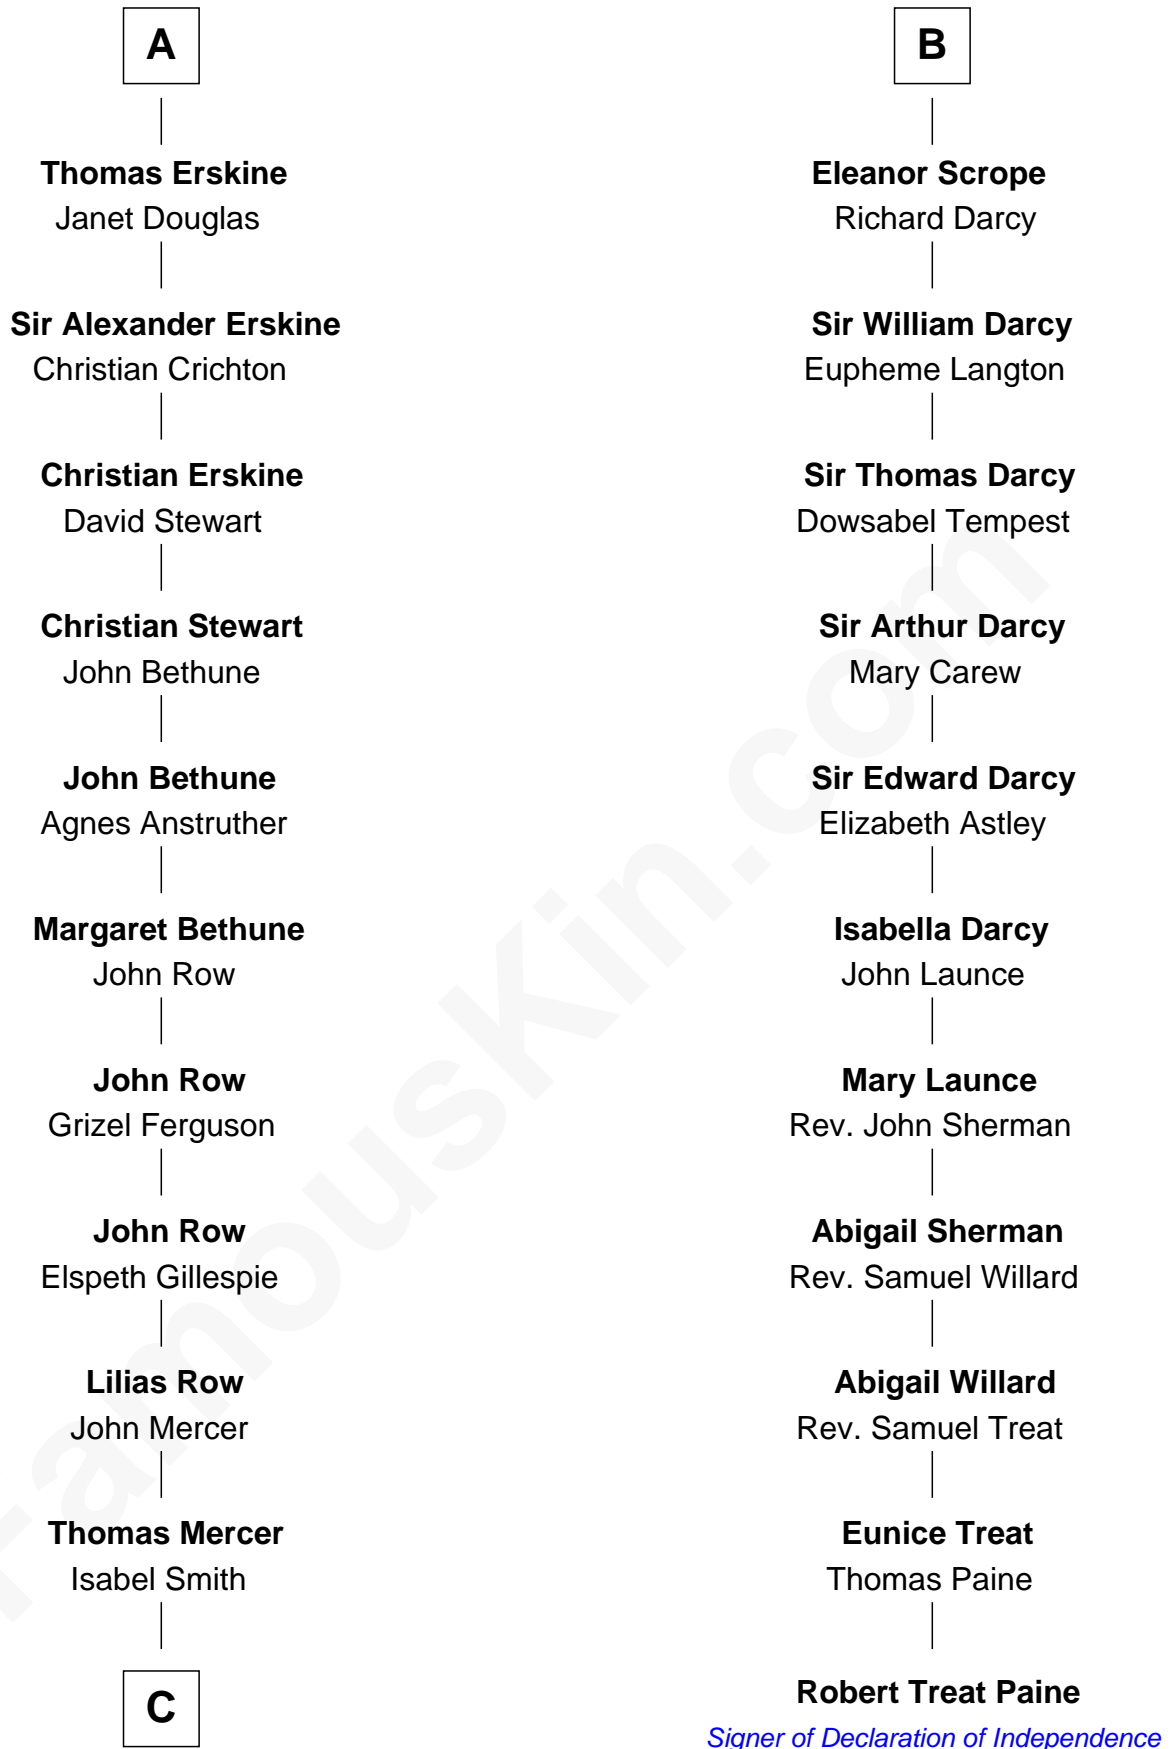

## Relationship Chart of

### General Hugh Mercer

*American Revolution*

17th cousin 1 time removed of

### Robert Treat Paine

*Signer of the Declaration of Independence*

**C**

William Mercer

Anne Munro

General Hugh Mercer

*American Revolution*

FamousKin.com