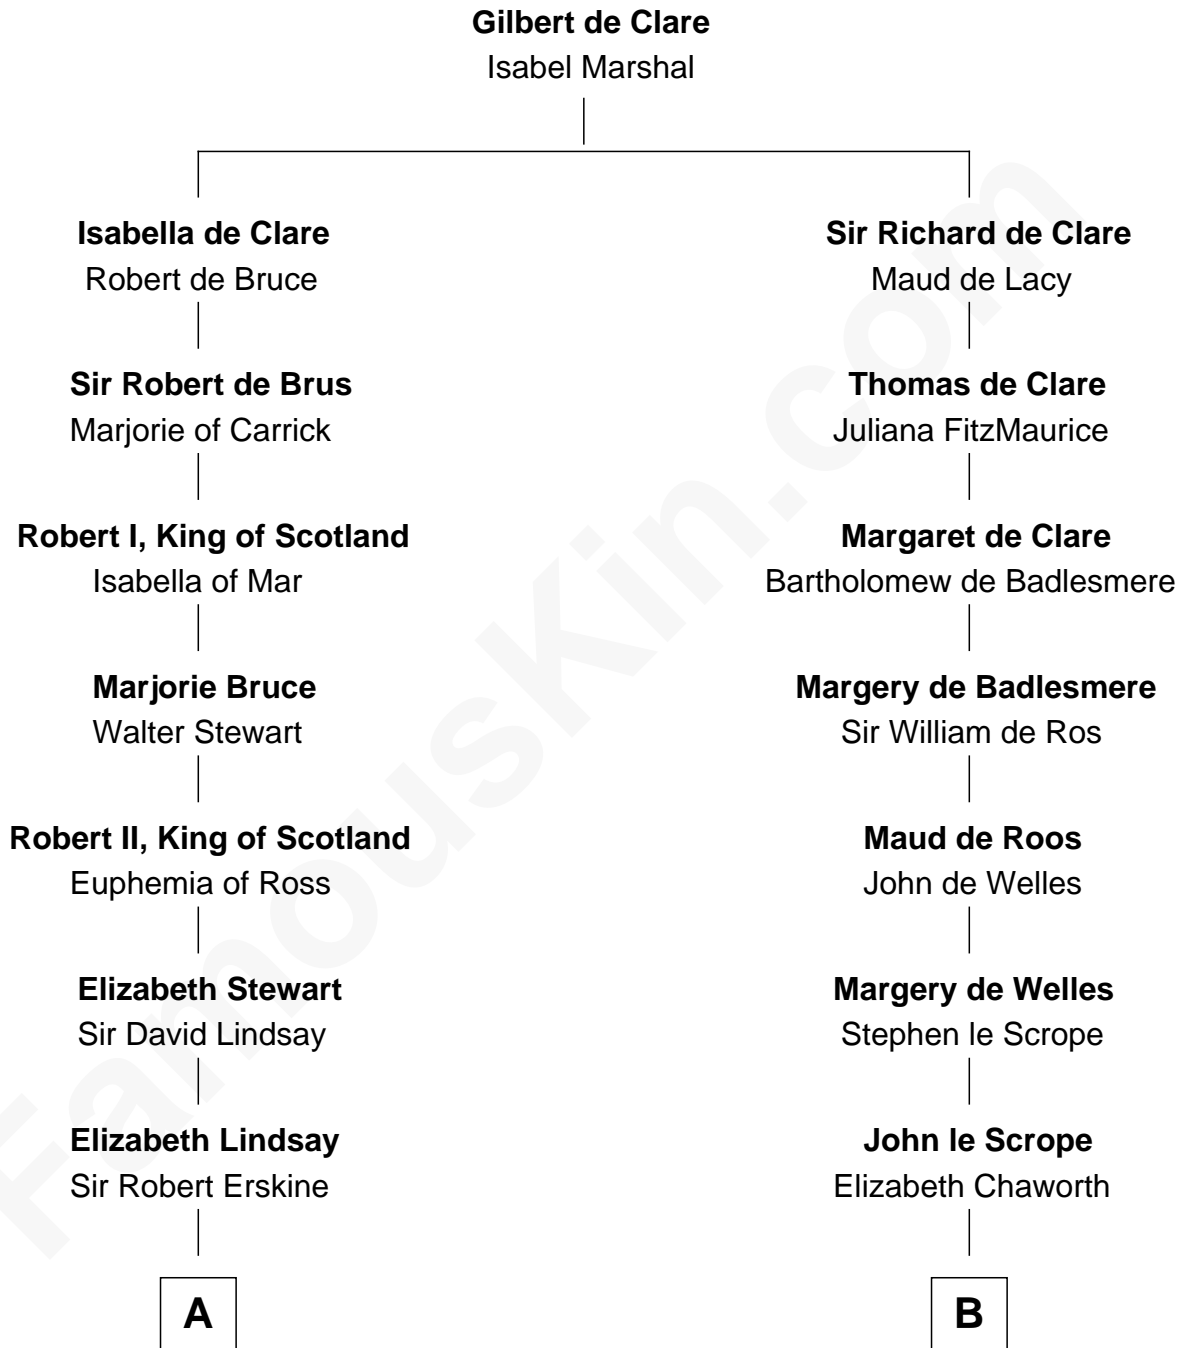

## Relationship Chart of

### General Hugh Mercer

*American Revolution*

17th cousin 1 time removed of

### Robert Treat Paine

*Signer of the Declaration of Independence*

**C**

William Mercer

Anne Munro

General Hugh Mercer

*American Revolution*

FamousKin.com