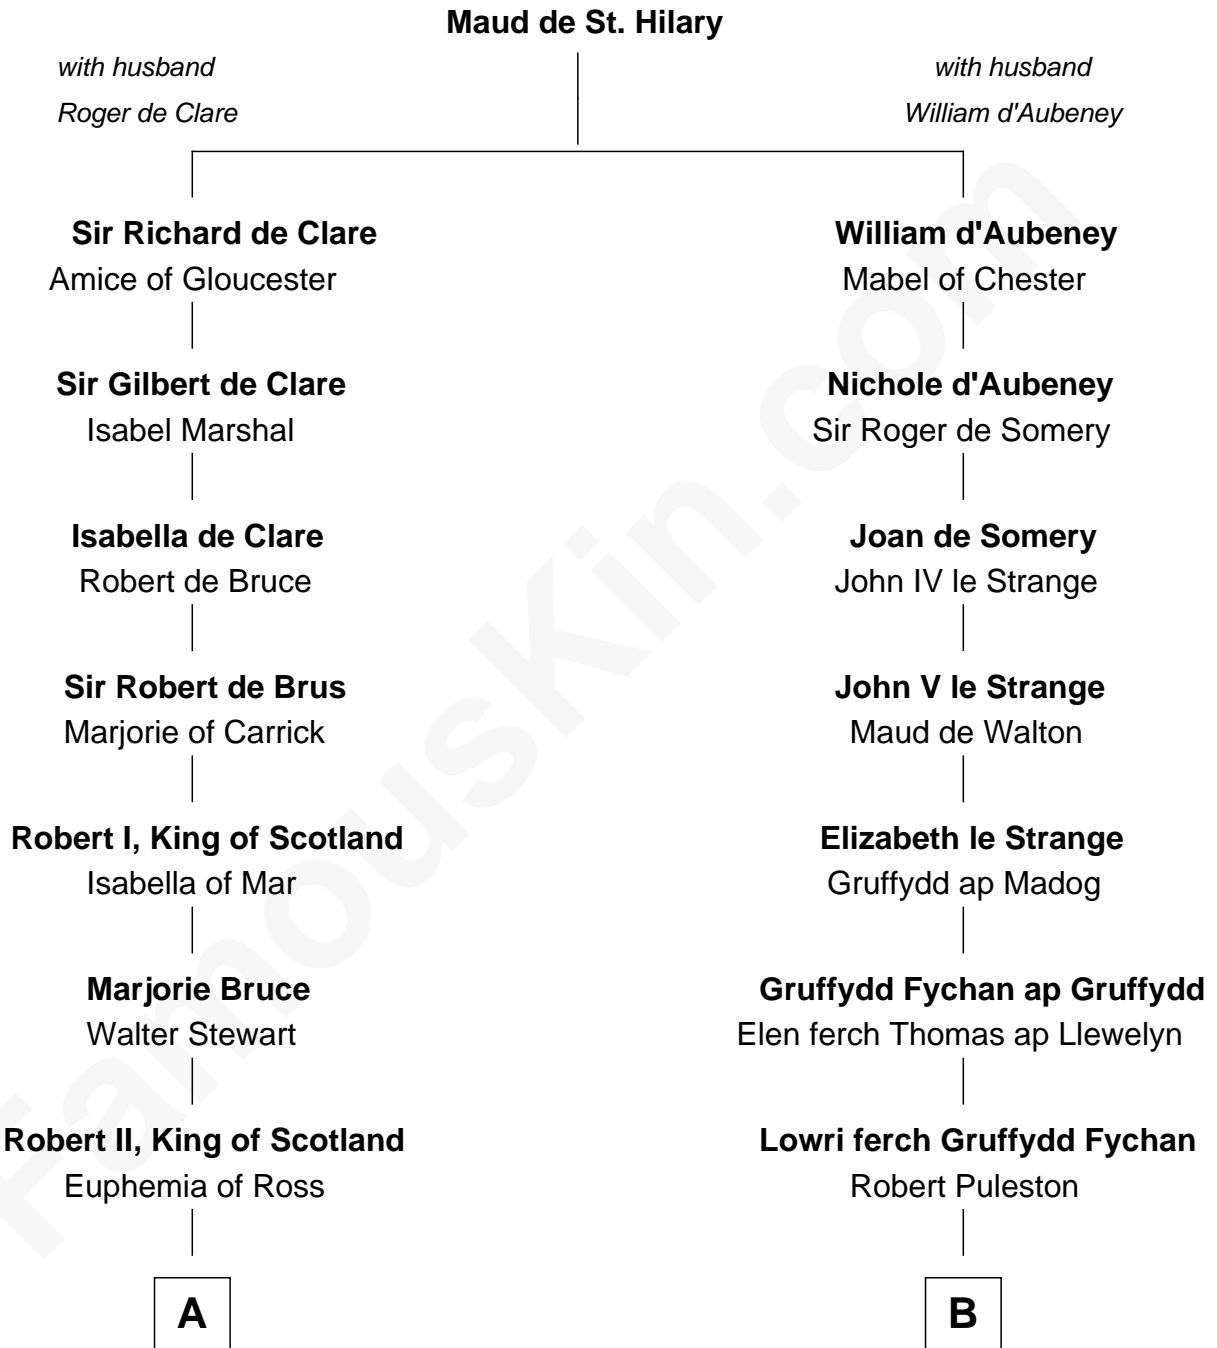

**FamousKin.com**  
**Relationship Chart of**  
**General Hugh Mercer**  
*American Revolution*

17th cousin 3 times removed of  
**General William Whipple**  
*Signer of the Declaration of Independence*

**C**

|

**Lilias Row**

John Mercer

|

**Thomas Mercer**

Isabel Smith

|

**William Mercer**

Anne Munro

|

**General Hugh Mercer**

*American Revolution*

FamousKin.com