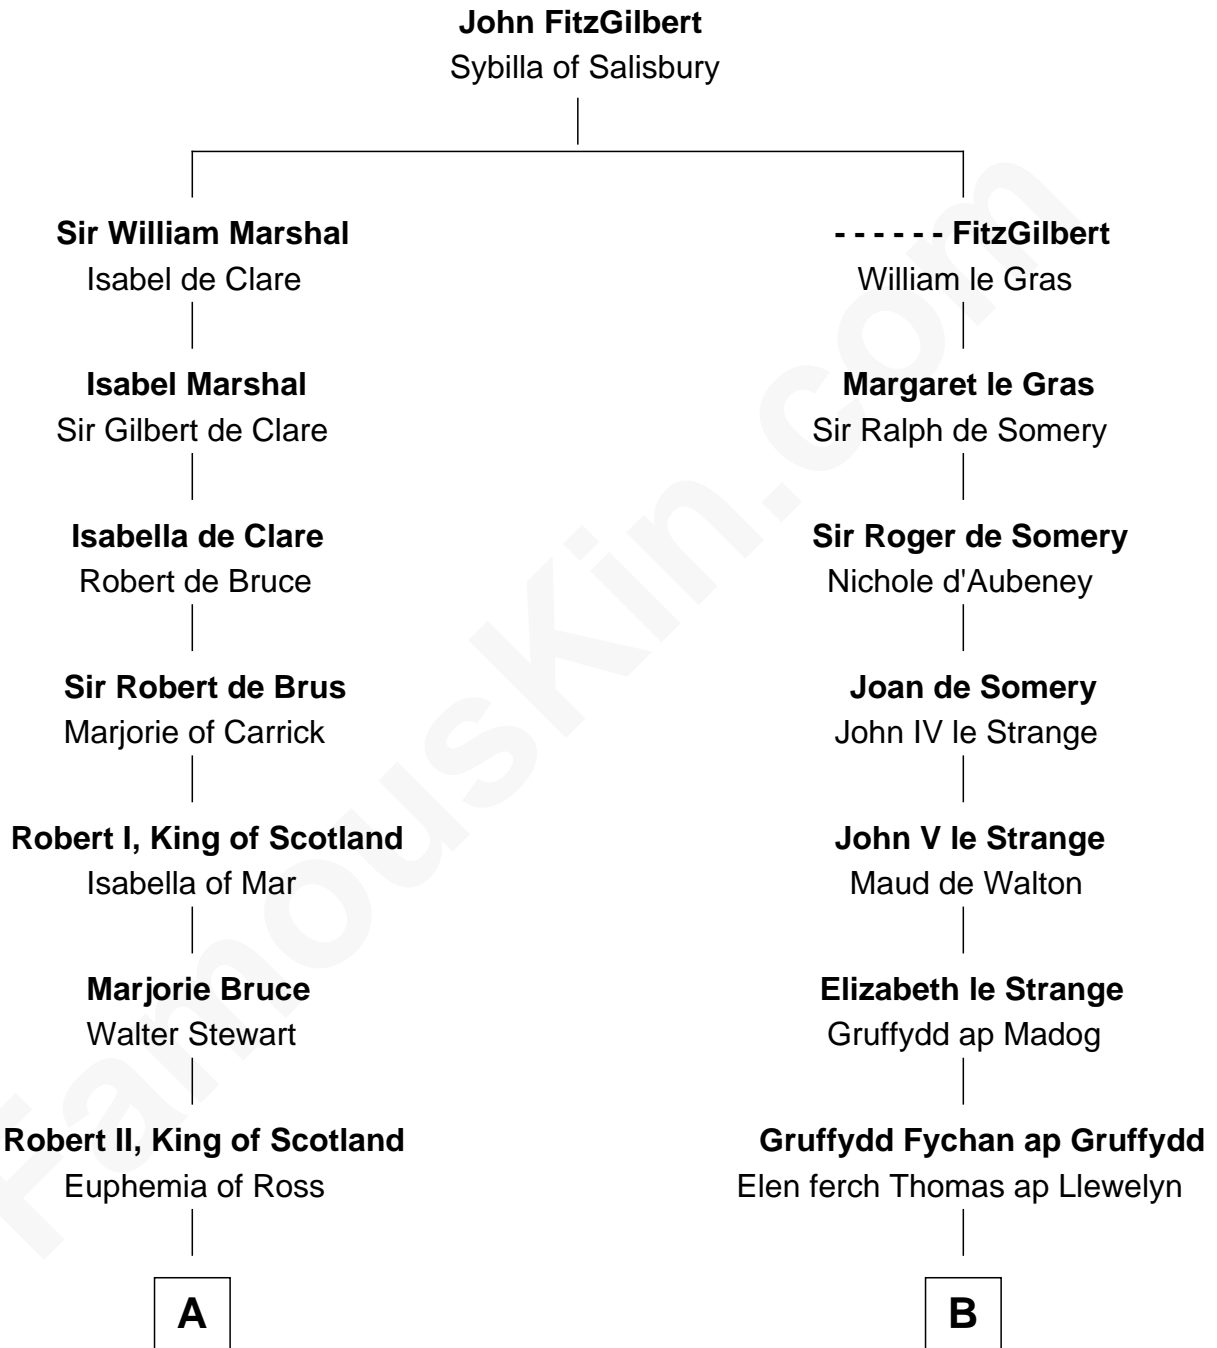

FamousKin.com
Relationship Chart of
General Hugh Mercer
American Revolution

18th cousin 2 times removed of

General William Whipple
Signer of the Declaration of Independence

FamousKin.com