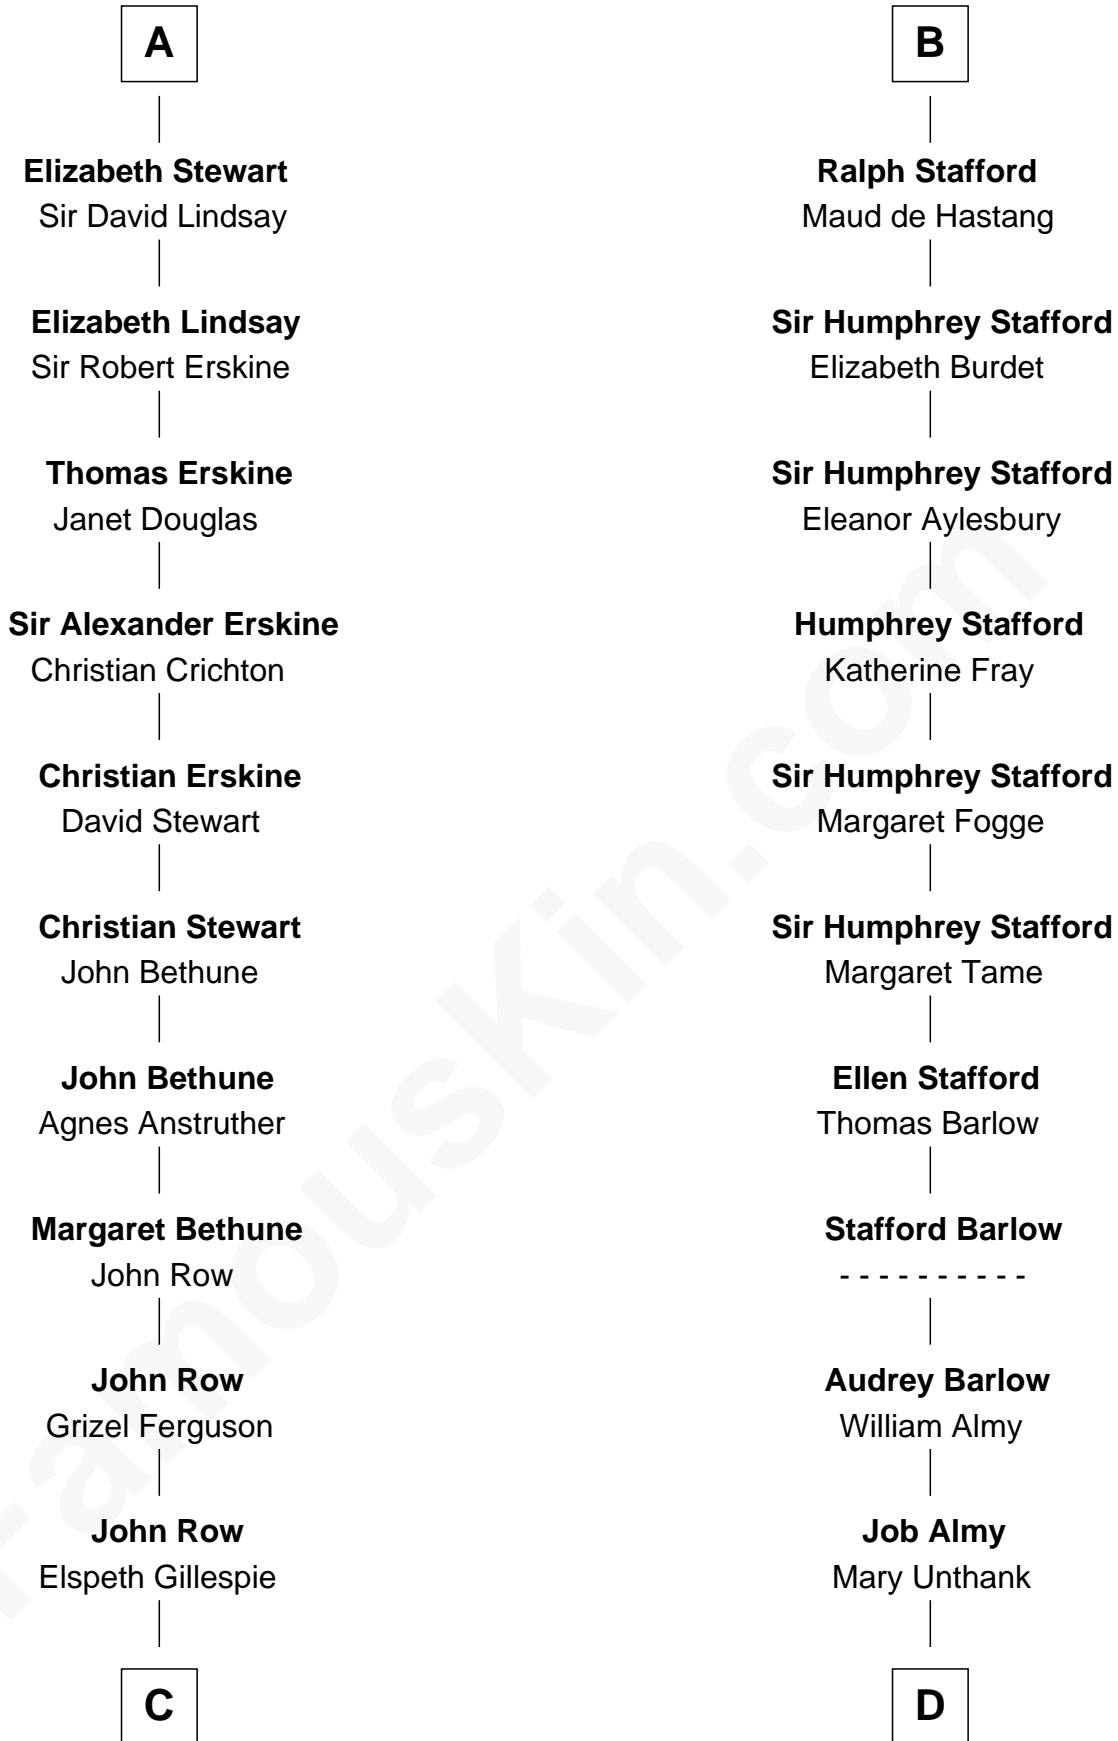

## Relationship Chart of

### General Hugh Mercer

*American Revolution*

20th cousin of

**Robert Townsend**

*Member of the Culper Spy Ring during the American Revolution*

**C**

**Lilias Row**  
John Mercer

**Thomas Mercer**  
Isabel Smith

**William Mercer**  
Anne Munro

**General Hugh Mercer**  
*American Revolution*

**D**

**Audrey Almy**  
James Townsend

**Jacob Townsend**  
Phoebe Seaman

**Samuel Townsend**  
Sarah Stoddard

**Robert Townsend**  
*Spy known as "Culper Jr."*