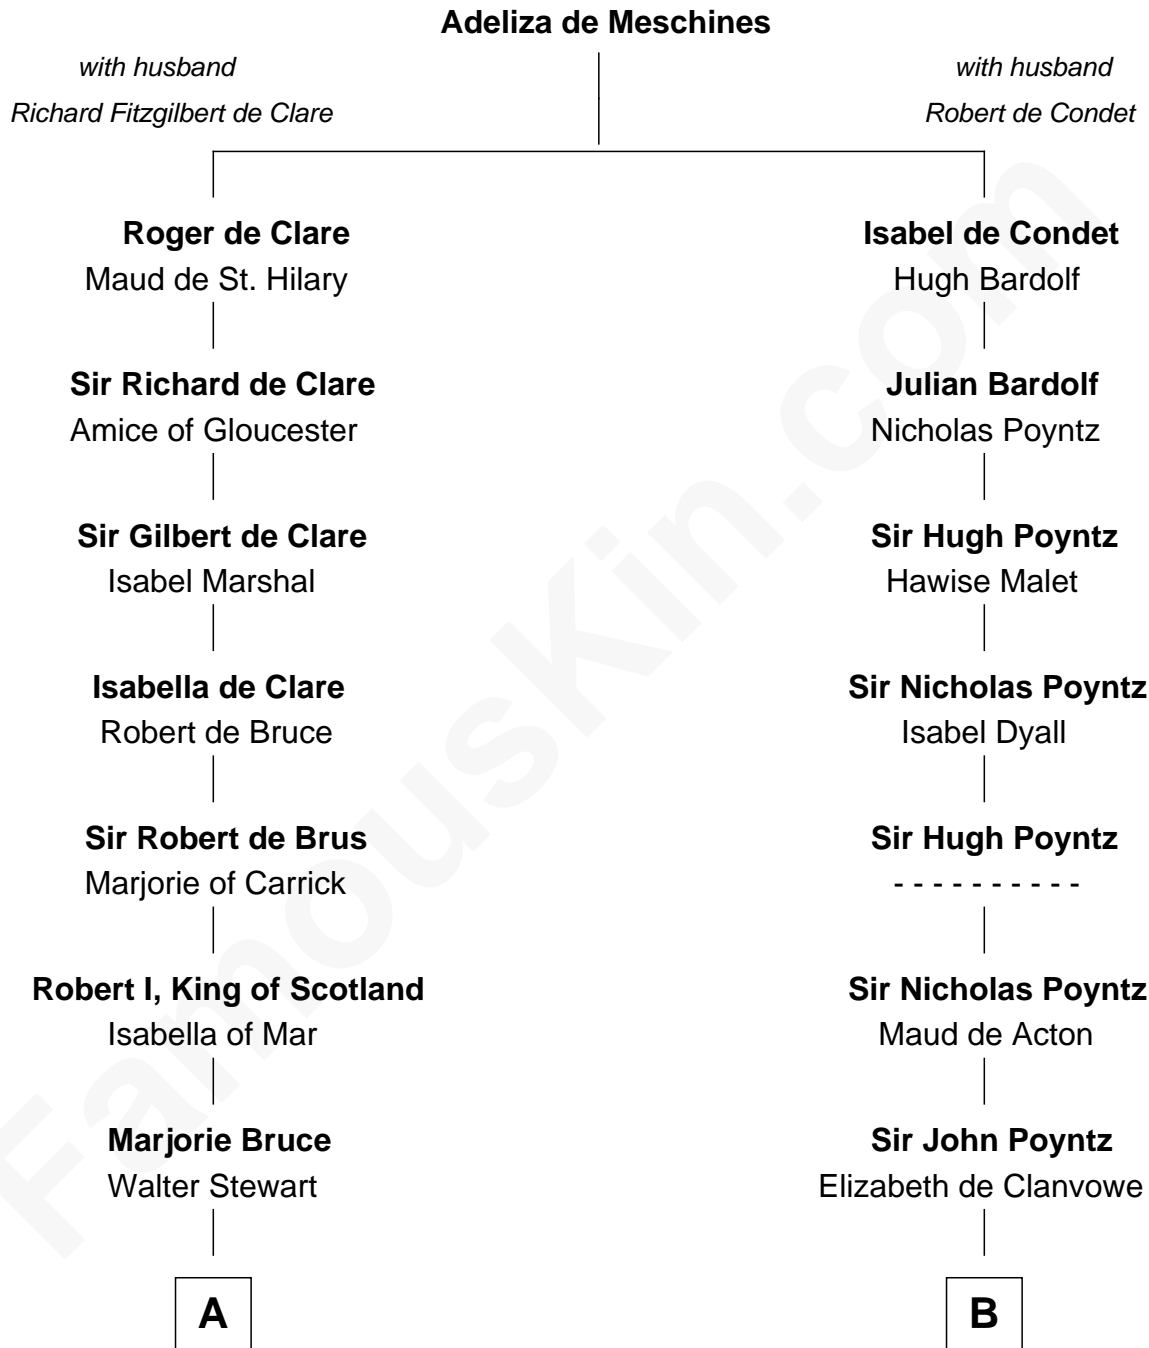

FamousKin.com
Relationship Chart of
General Hugh Mercer
American Revolution

20th cousin 1 time removed of

Robert Townsend

Member of the Culper Spy Ring during the American Revolution

C

John Row
Elspeth Gillespie

Lilias Row
John Mercer

Thomas Mercer
Isabel Smith

William Mercer
Anne Munro

General Hugh Mercer
American Revolution

D

Audrey Almy
James Townsend

Jacob Townsend
Phoebe Seaman

Samuel Townsend
Sarah Stoddard