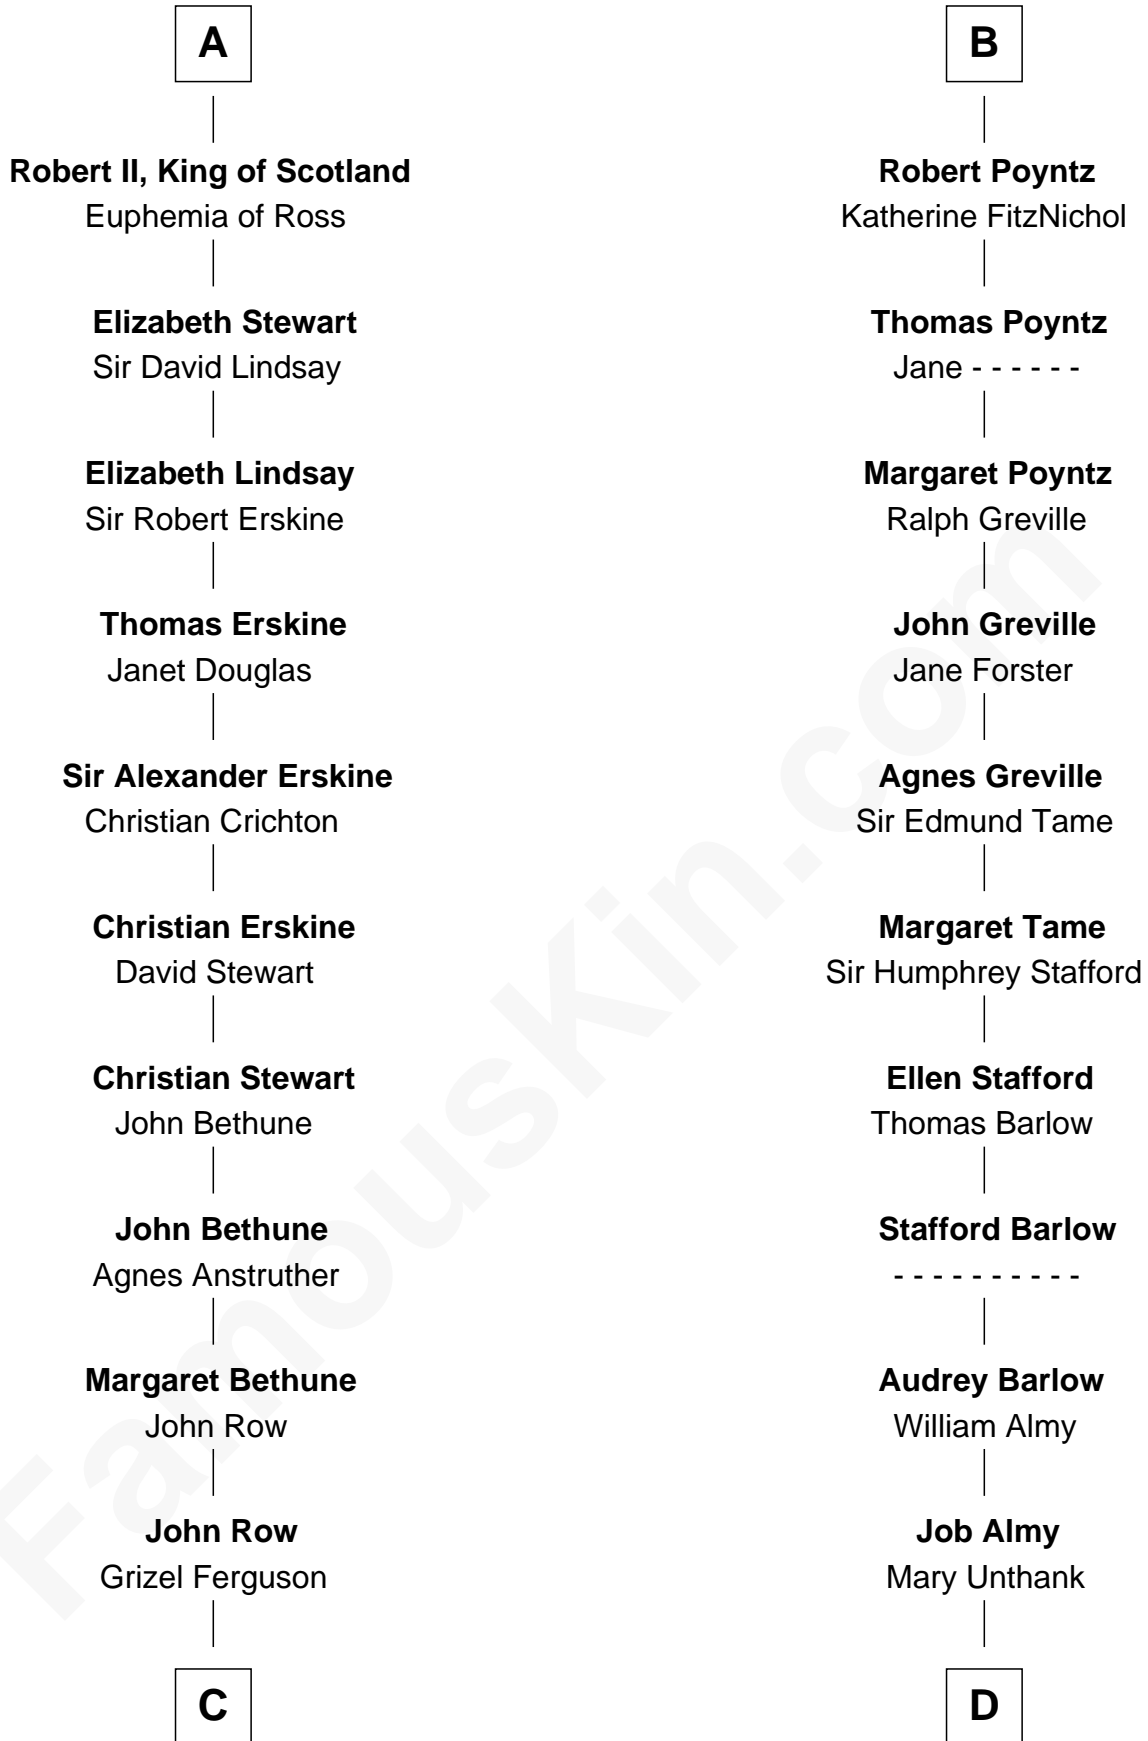

FamousKin.com
Relationship Chart of
General Hugh Mercer
American Revolution

20th cousin 1 time removed of

Robert Townsend

Member of the Culper Spy Ring during the American Revolution

C

John Row
Elspeth Gillespie

Lilias Row
John Mercer

Thomas Mercer
Isabel Smith

William Mercer
Anne Munro

General Hugh Mercer
American Revolution

D

Audrey Almy
James Townsend

Jacob Townsend
Phoebe Seaman

Samuel Townsend
Sarah Stoddard