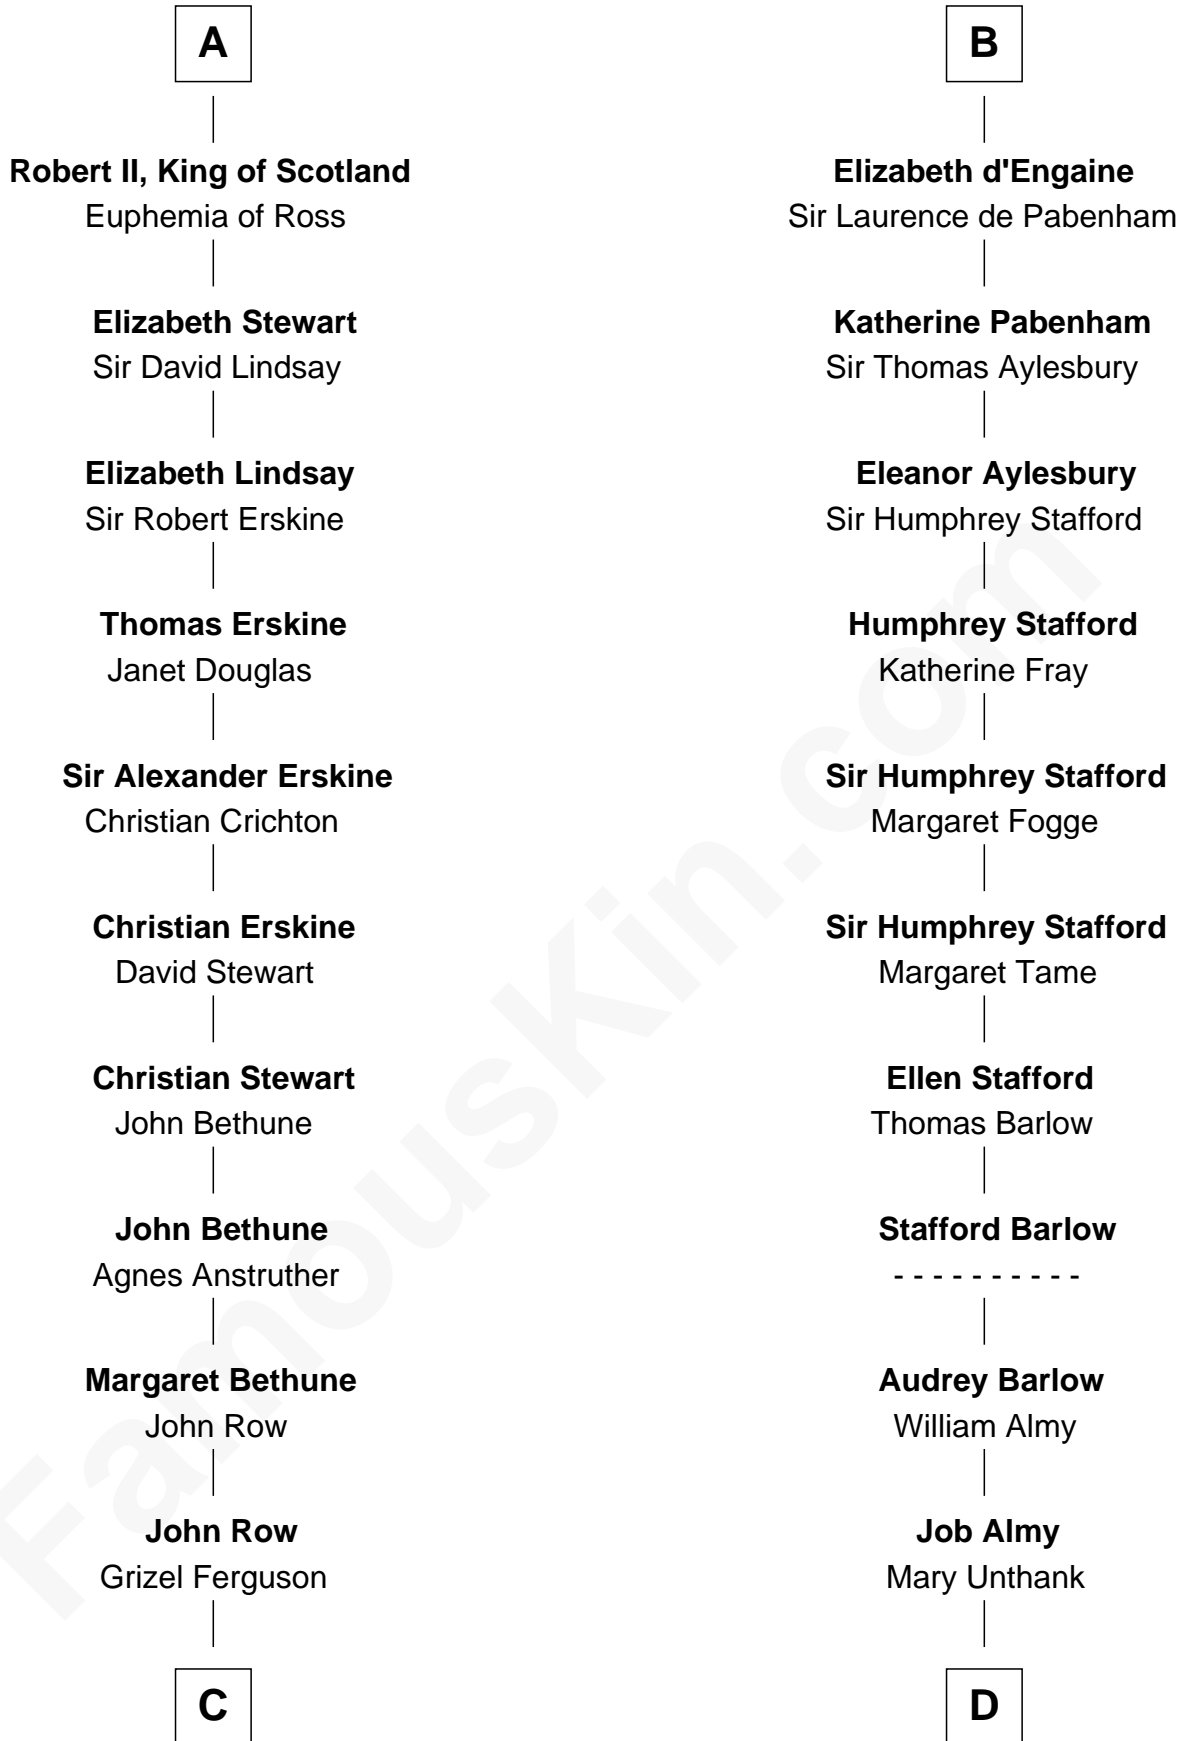

FamousKin.com
Relationship Chart of
General Hugh Mercer
American Revolution

20th cousin 1 time removed of

Robert Townsend

Member of the Culper Spy Ring during the American Revolution

C

John Row
Elspeth Gillespie

Lilias Row
John Mercer

Thomas Mercer
Isabel Smith

William Mercer
Anne Munro

General Hugh Mercer
American Revolution

D

Audrey Almy
James Townsend

Jacob Townsend
Phoebe Seaman

Samuel Townsend
Sarah Stoddard