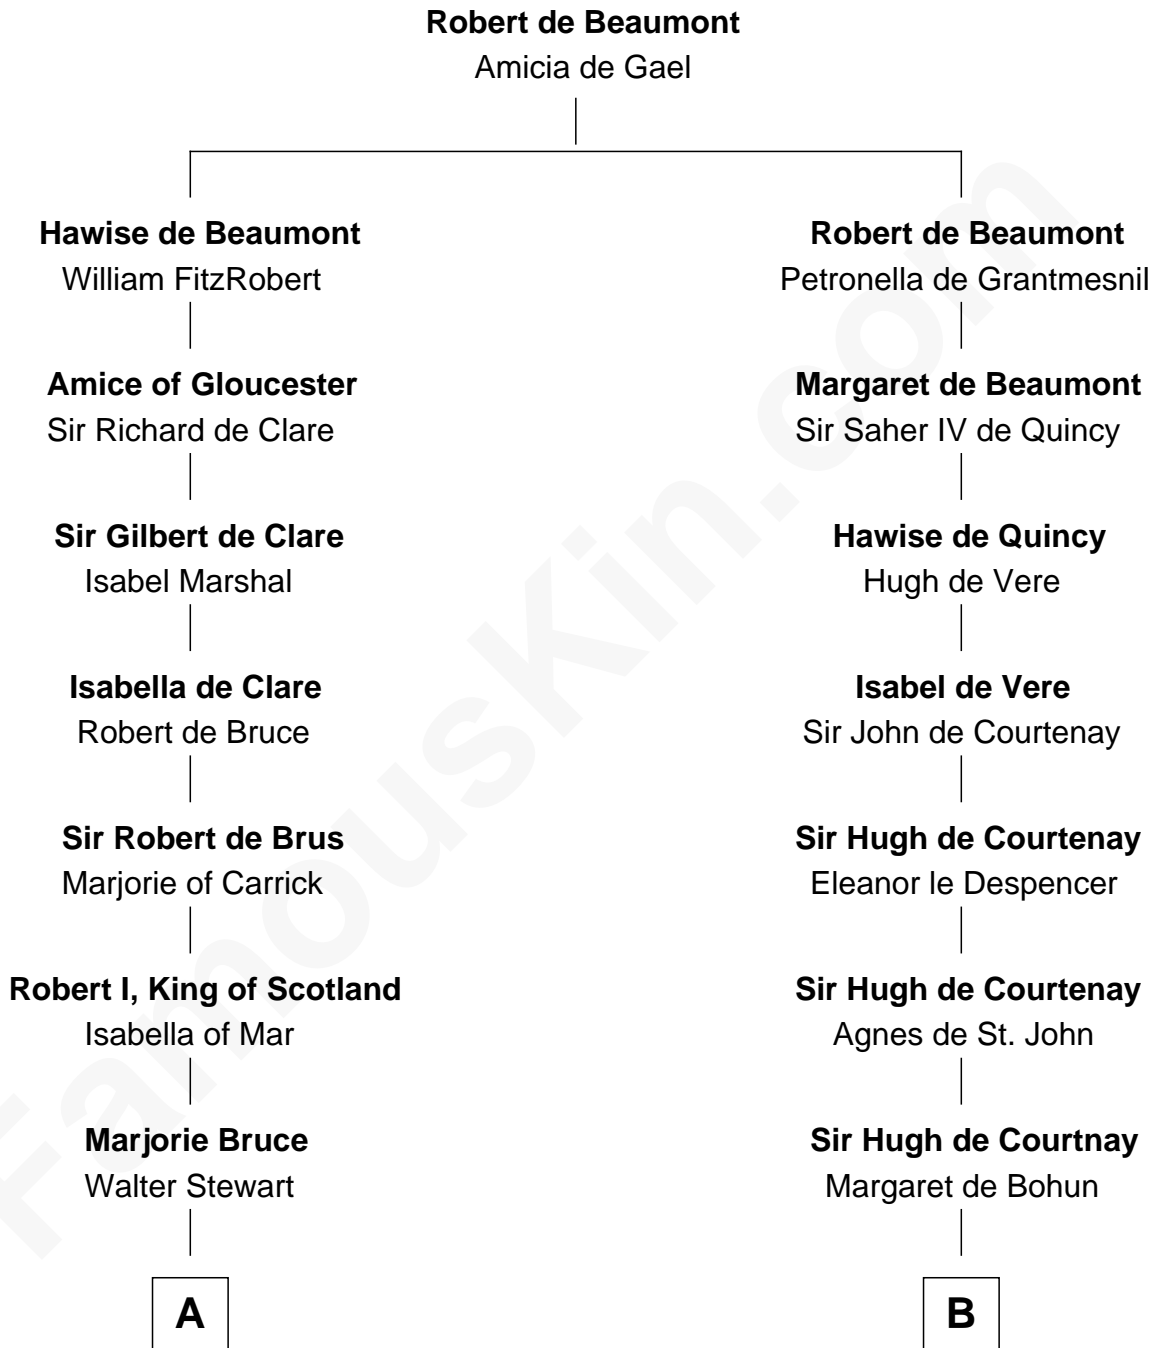

FamousKin.com
Relationship Chart of
General Hugh Mercer
American Revolution

19th cousin 2 times removed of

Caleb Brewster

Member of the Culper Spy Ring during the American Revolution

C

John Row
Elspeth Gillespie

Lilias Row
John Mercer

Thomas Mercer
Isabel Smith

William Mercer
Anne Munro

General Hugh Mercer
American Revolution

D

Daniel Brewster
Anna Jayne

Benjamin Brewster
Sarah Biggs

Caleb Brewster
Member of the Culper Spy Ring