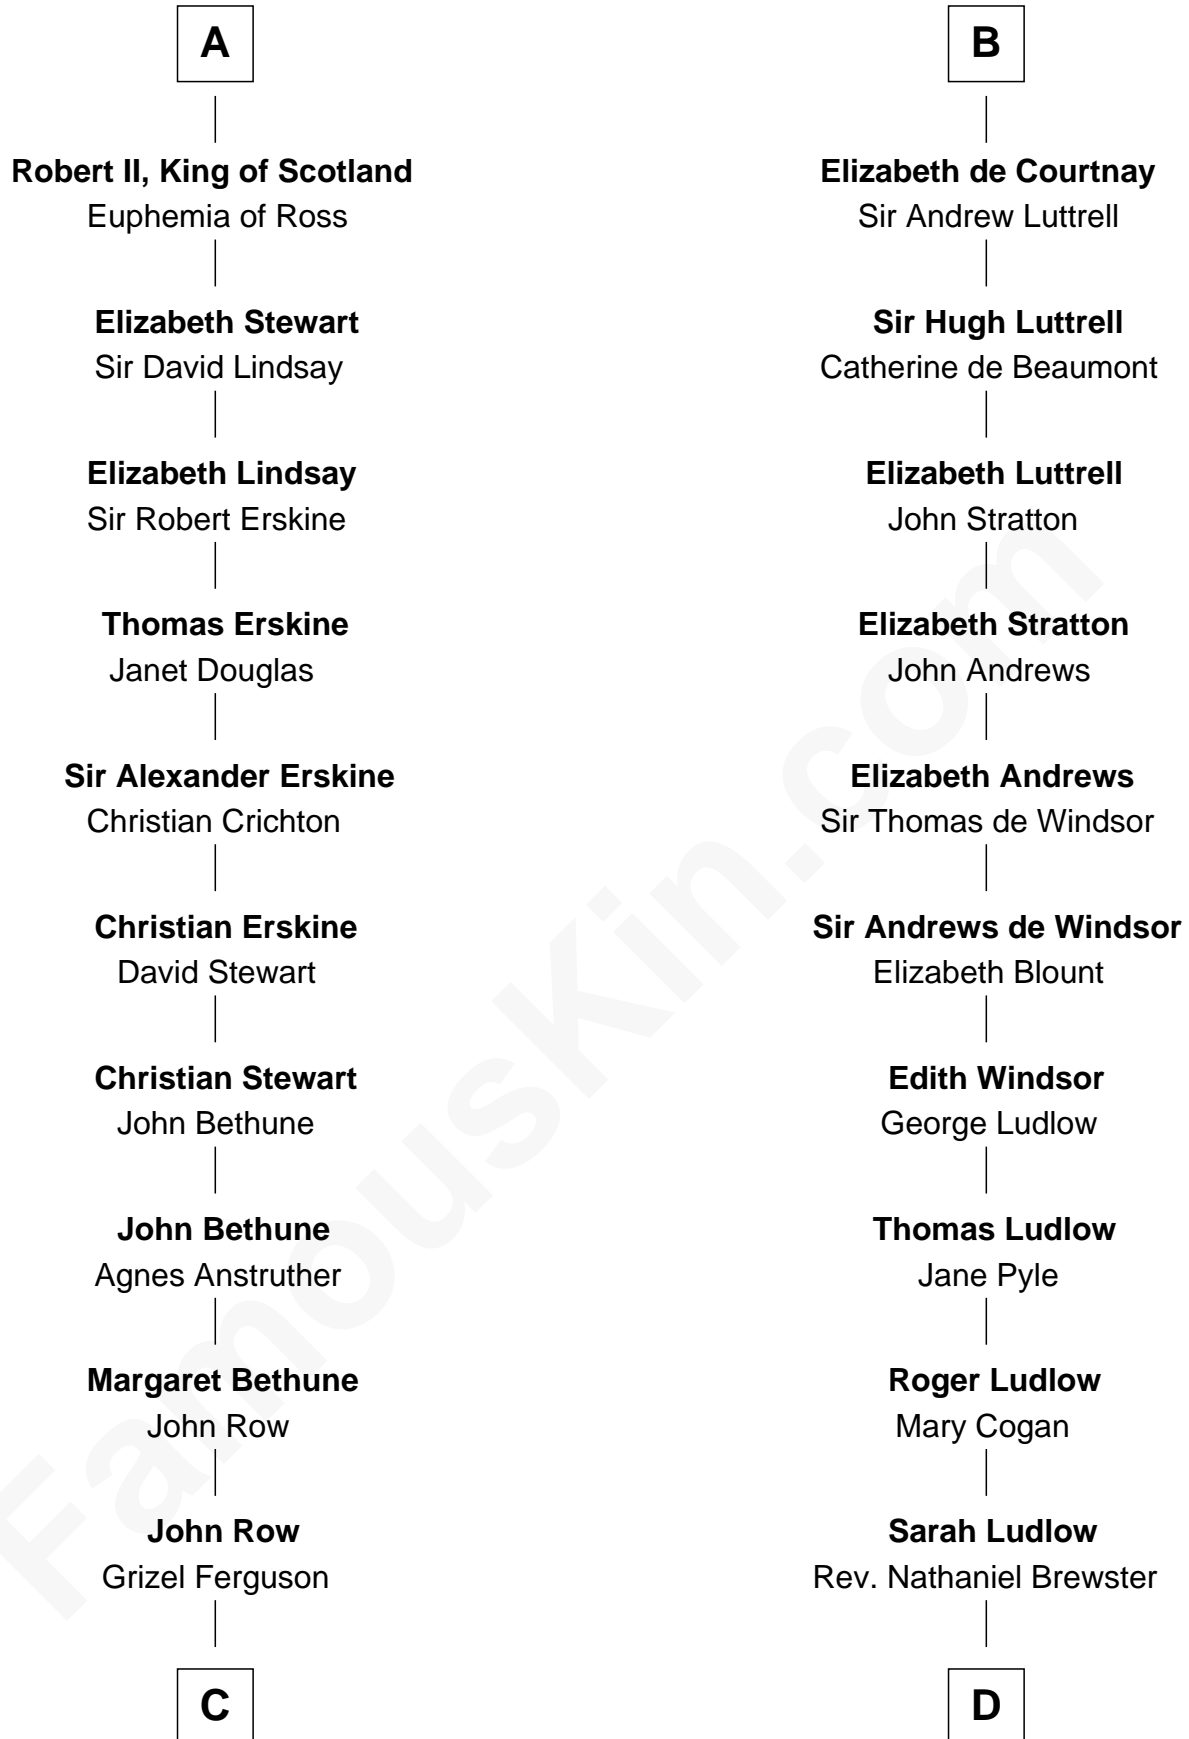

FamousKin.com
Relationship Chart of
General Hugh Mercer
American Revolution

19th cousin 2 times removed of

Caleb Brewster

Member of the Culper Spy Ring during the American Revolution

C

John Row
Elspeth Gillespie

Lilias Row
John Mercer

Thomas Mercer
Isabel Smith

William Mercer
Anne Munro

General Hugh Mercer
American Revolution

D

Daniel Brewster
Anna Jayne

Benjamin Brewster
Sarah Biggs

Caleb Brewster
Member of the Culper Spy Ring