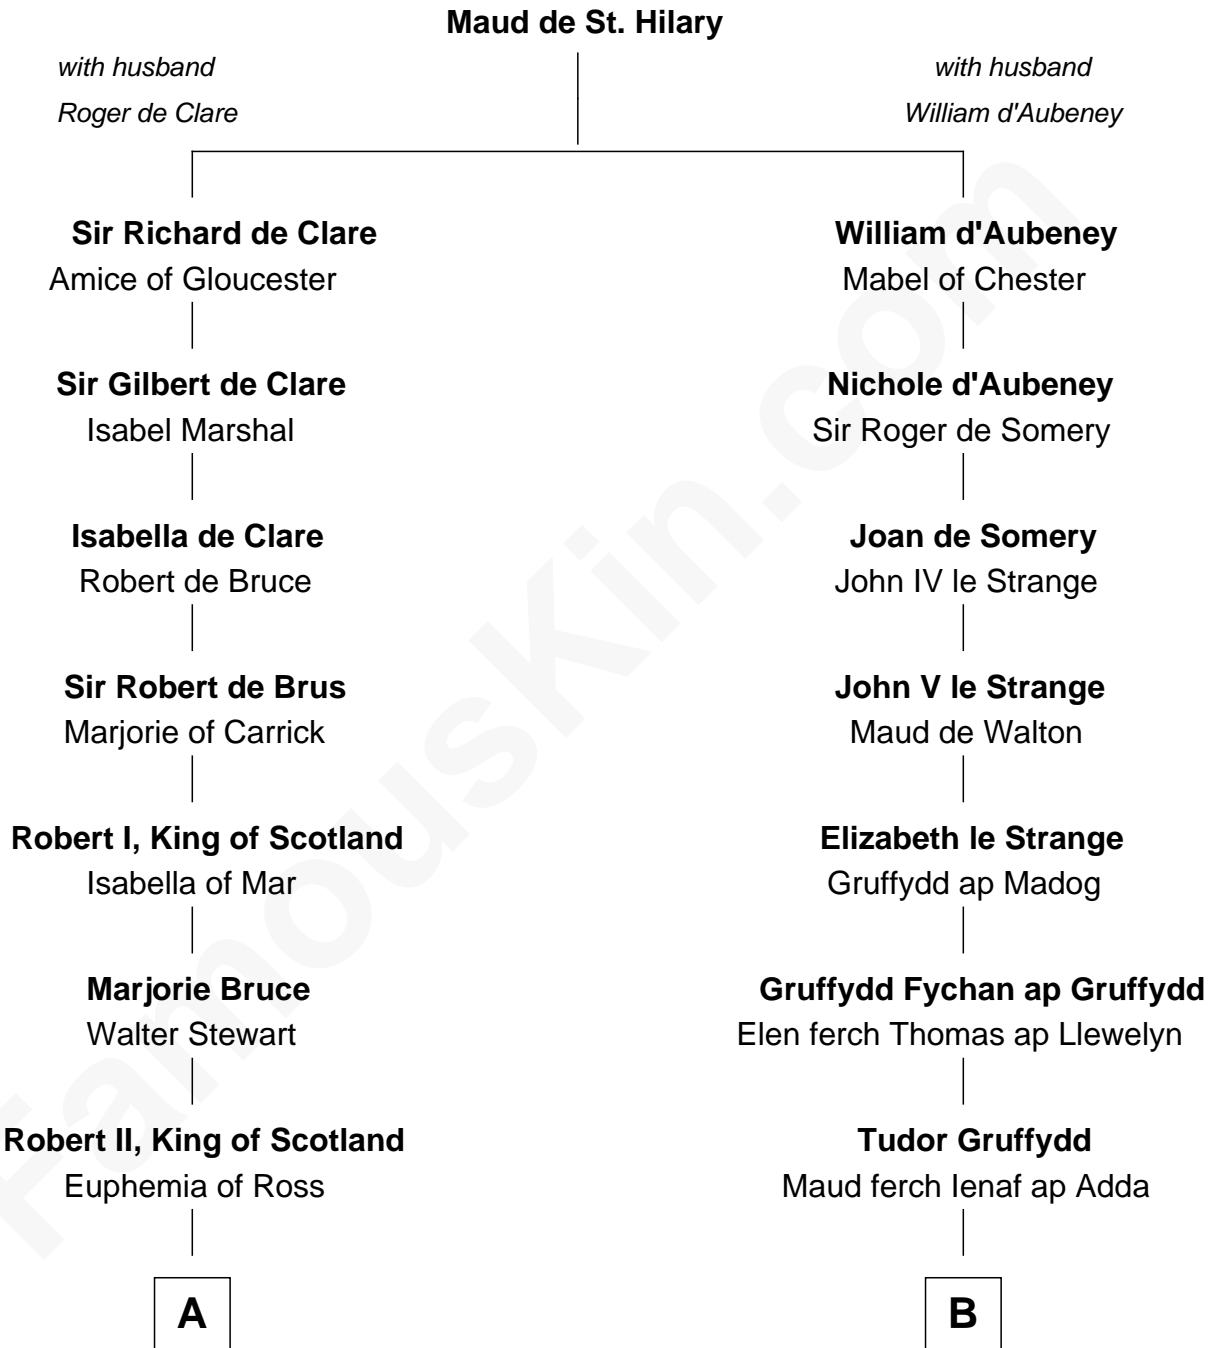

FamousKin.com
Relationship Chart of
General Hugh Mercer
American Revolution

14th cousin 6 times removed of

Elihu Yale

Benefactor and Namesake of Yale College

C

—
Lilias Row
John Mercer

—
Thomas Mercer
Isabel Smith

—
William Mercer
Anne Munro

—
General Hugh Mercer
American Revolution

FamousKin.com