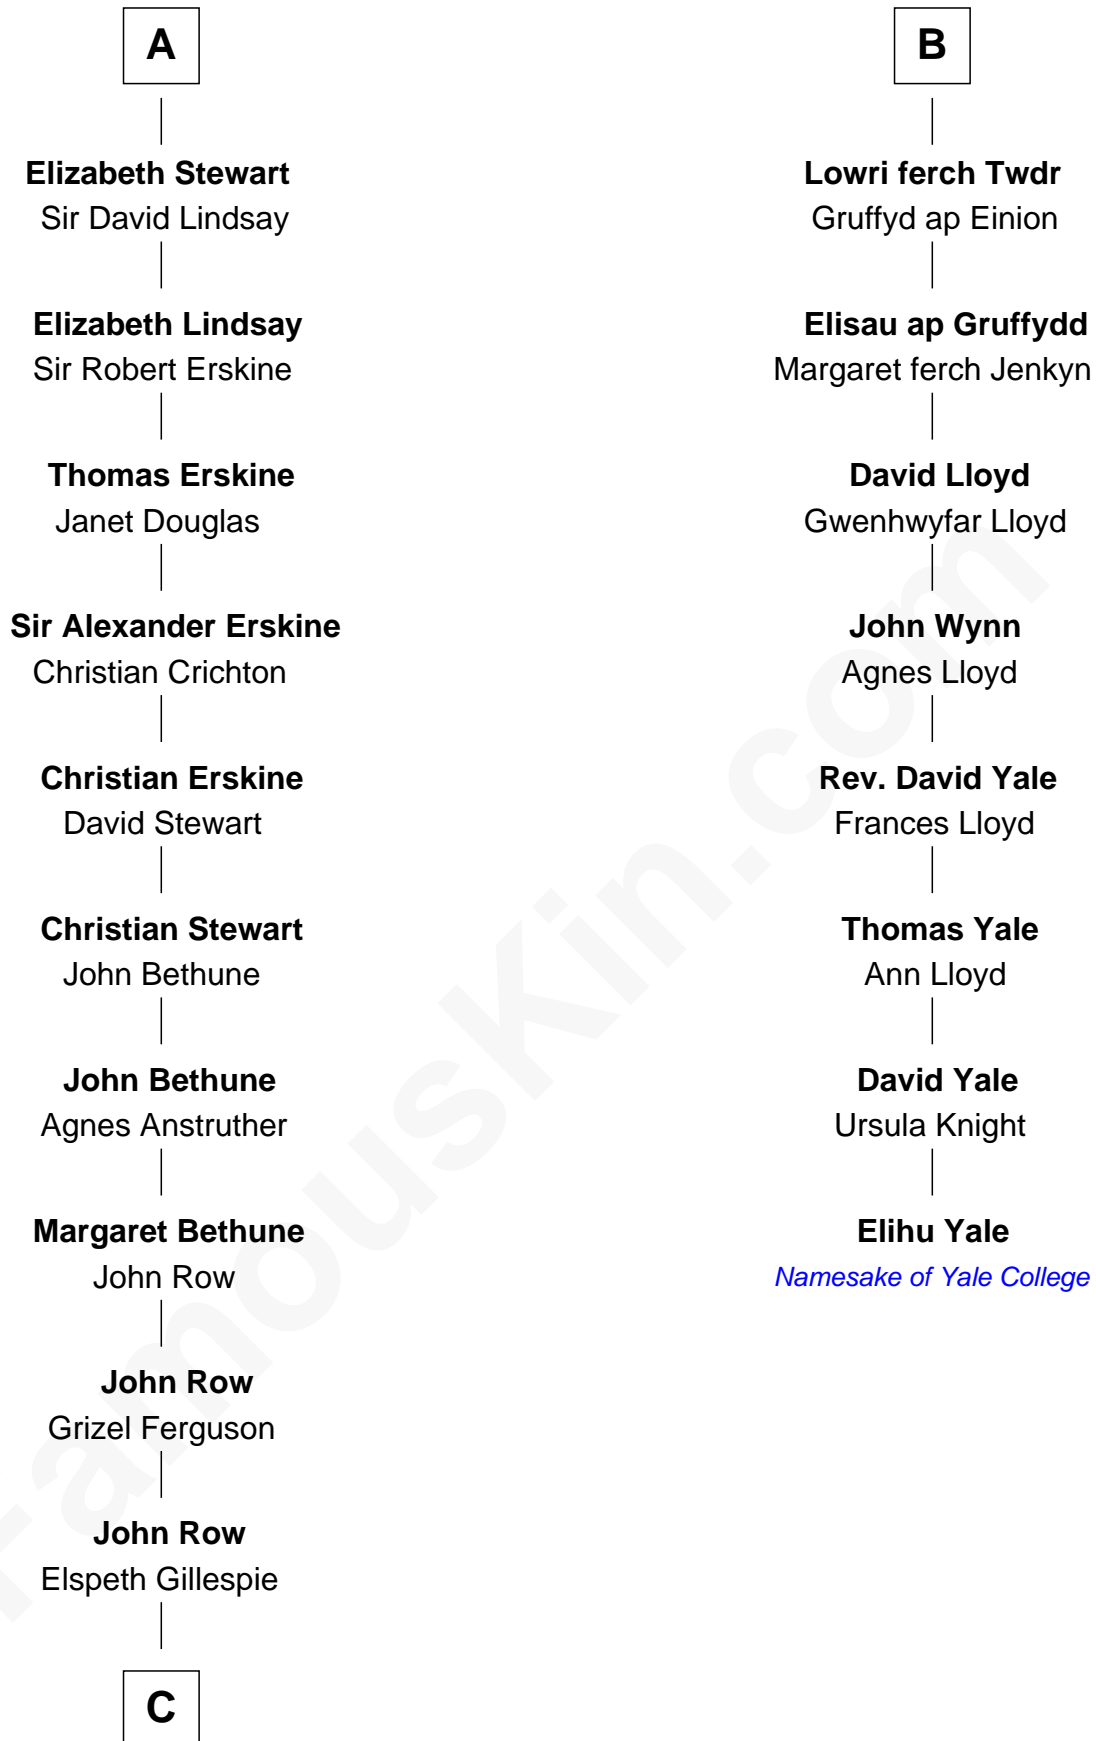

FamousKin.com
Relationship Chart of
General Hugh Mercer
American Revolution

14th cousin 6 times removed of

Elihu Yale

Benefactor and Namesake of Yale College

C

—
Lilias Row
John Mercer

—
Thomas Mercer
Isabel Smith

—
William Mercer
Anne Munro

—
General Hugh Mercer
American Revolution

FamousKin.com