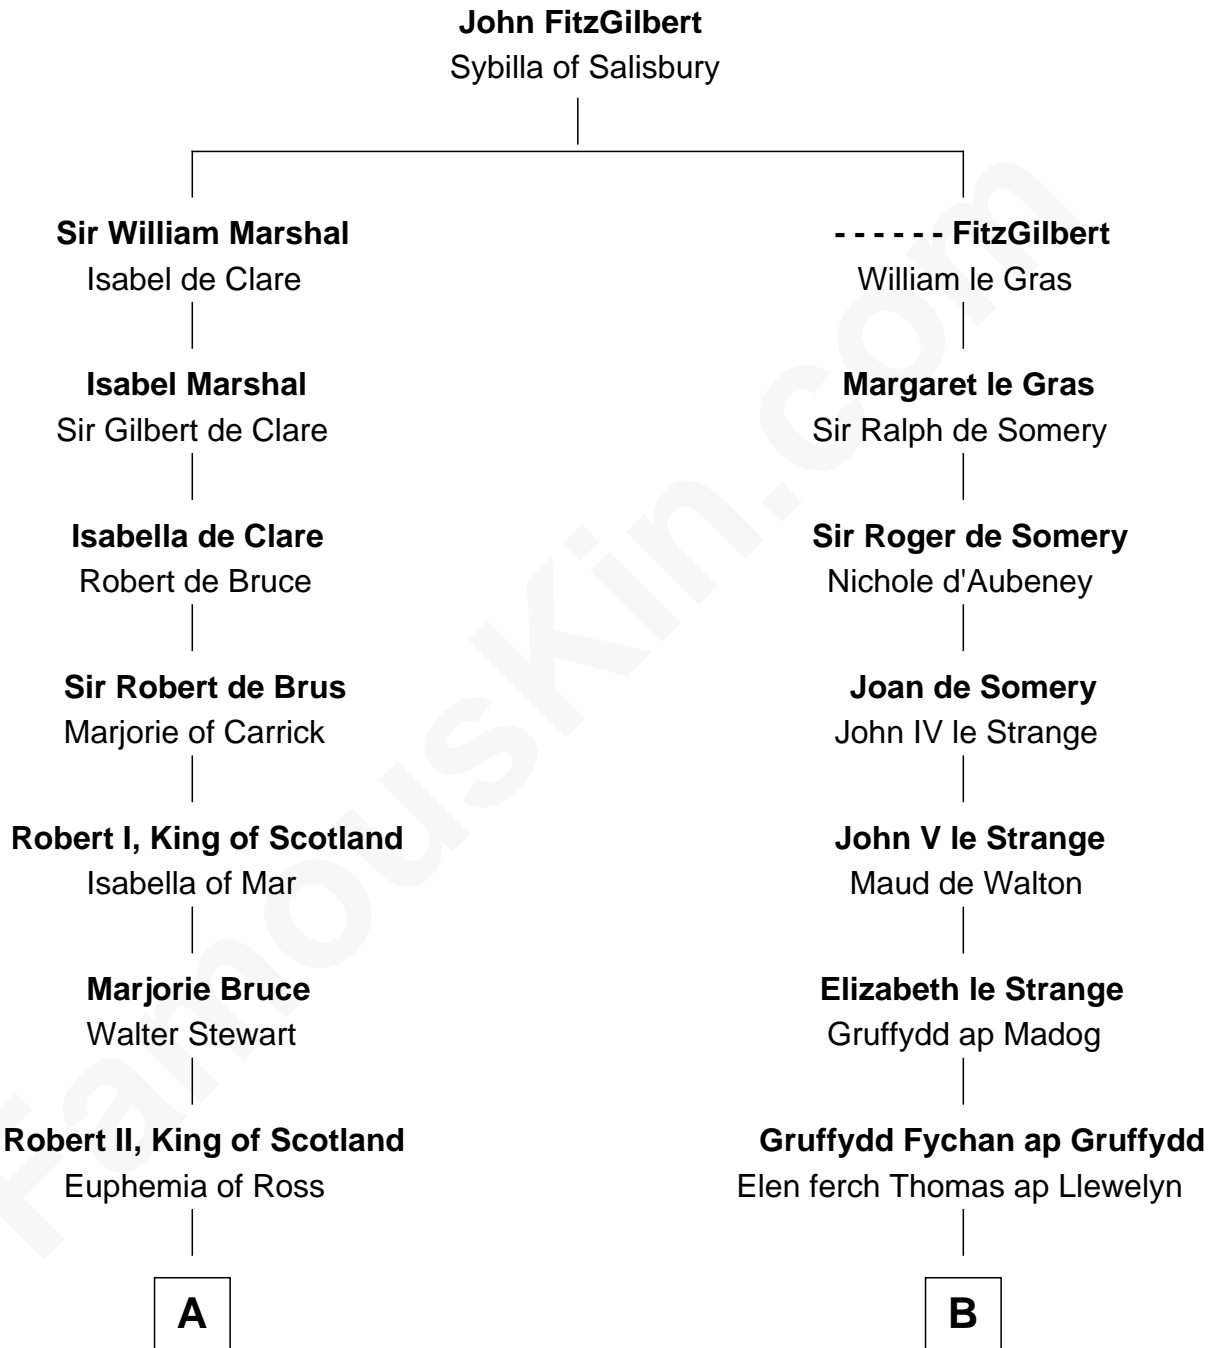

FamousKin.com
Relationship Chart of
General Hugh Mercer
American Revolution

15th cousin 5 times removed of

Elihu Yale

Benefactor and Namesake of Yale College

C

—
Lilias Row
John Mercer

—
Thomas Mercer
Isabel Smith

—
William Mercer
Anne Munro

—
General Hugh Mercer
American Revolution

FamousKin.com