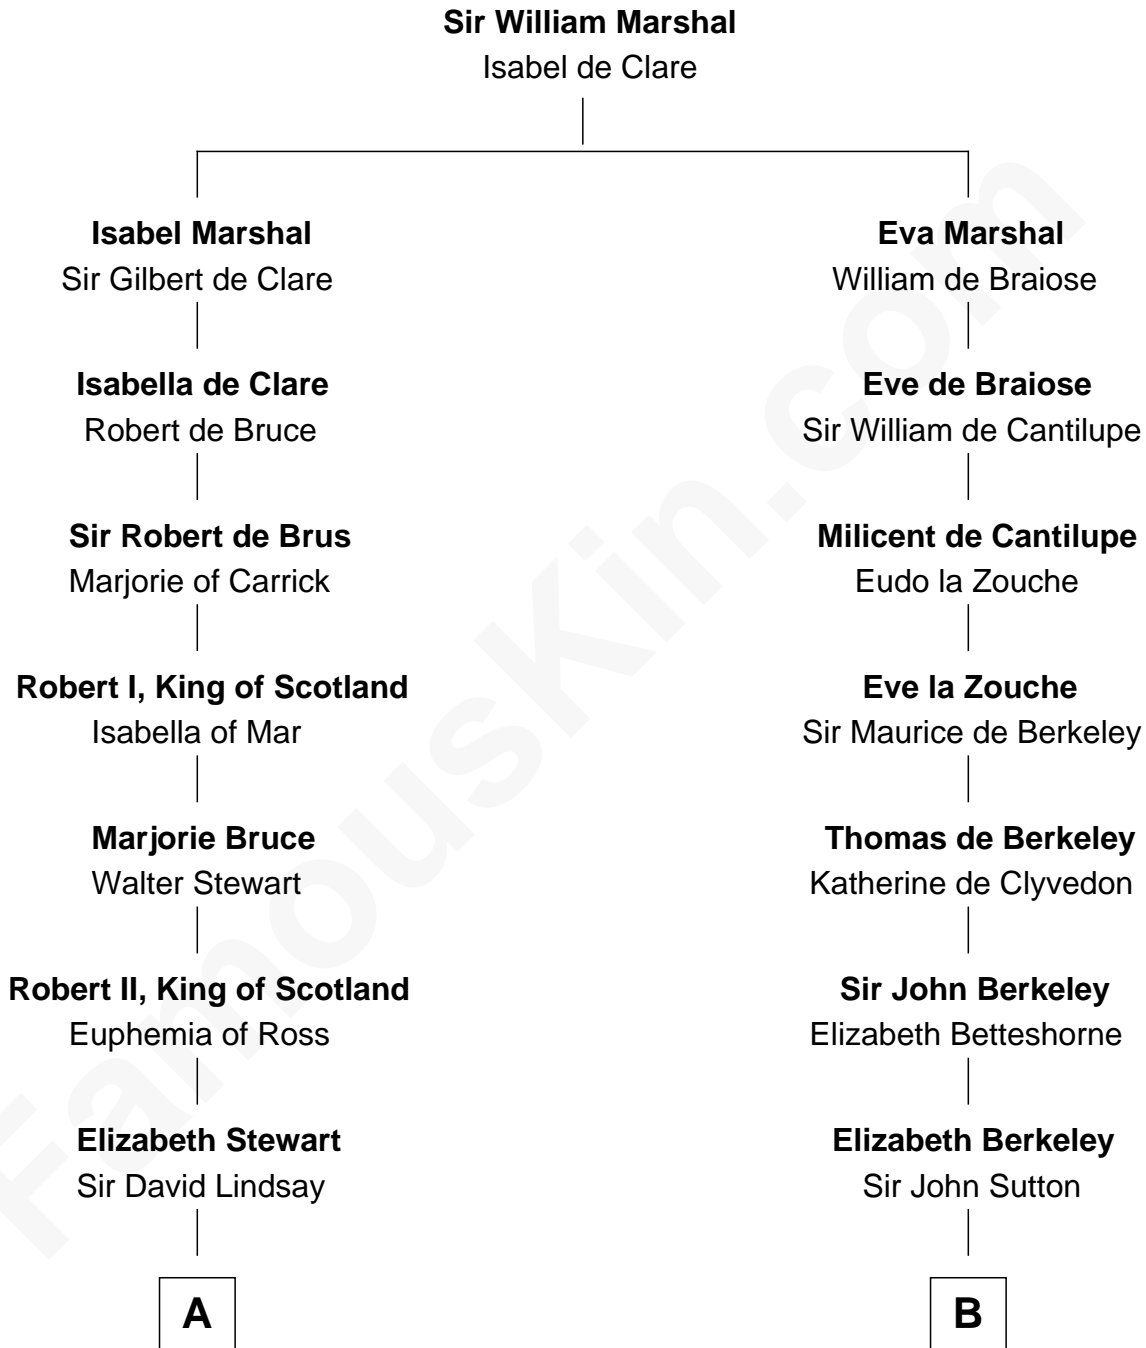

FamousKin.com
Relationship Chart of
General Hugh Mercer
American Revolution

MAYFLOWER

13th cousin 6 times removed of

Richard More
(c1614 - c1696) Mayflower passenger 1620

C

—
Thomas Mercer

Isabel Smith

—
William Mercer

Anne Munro

—
General Hugh Mercer

American Revolution

FamousKin.com