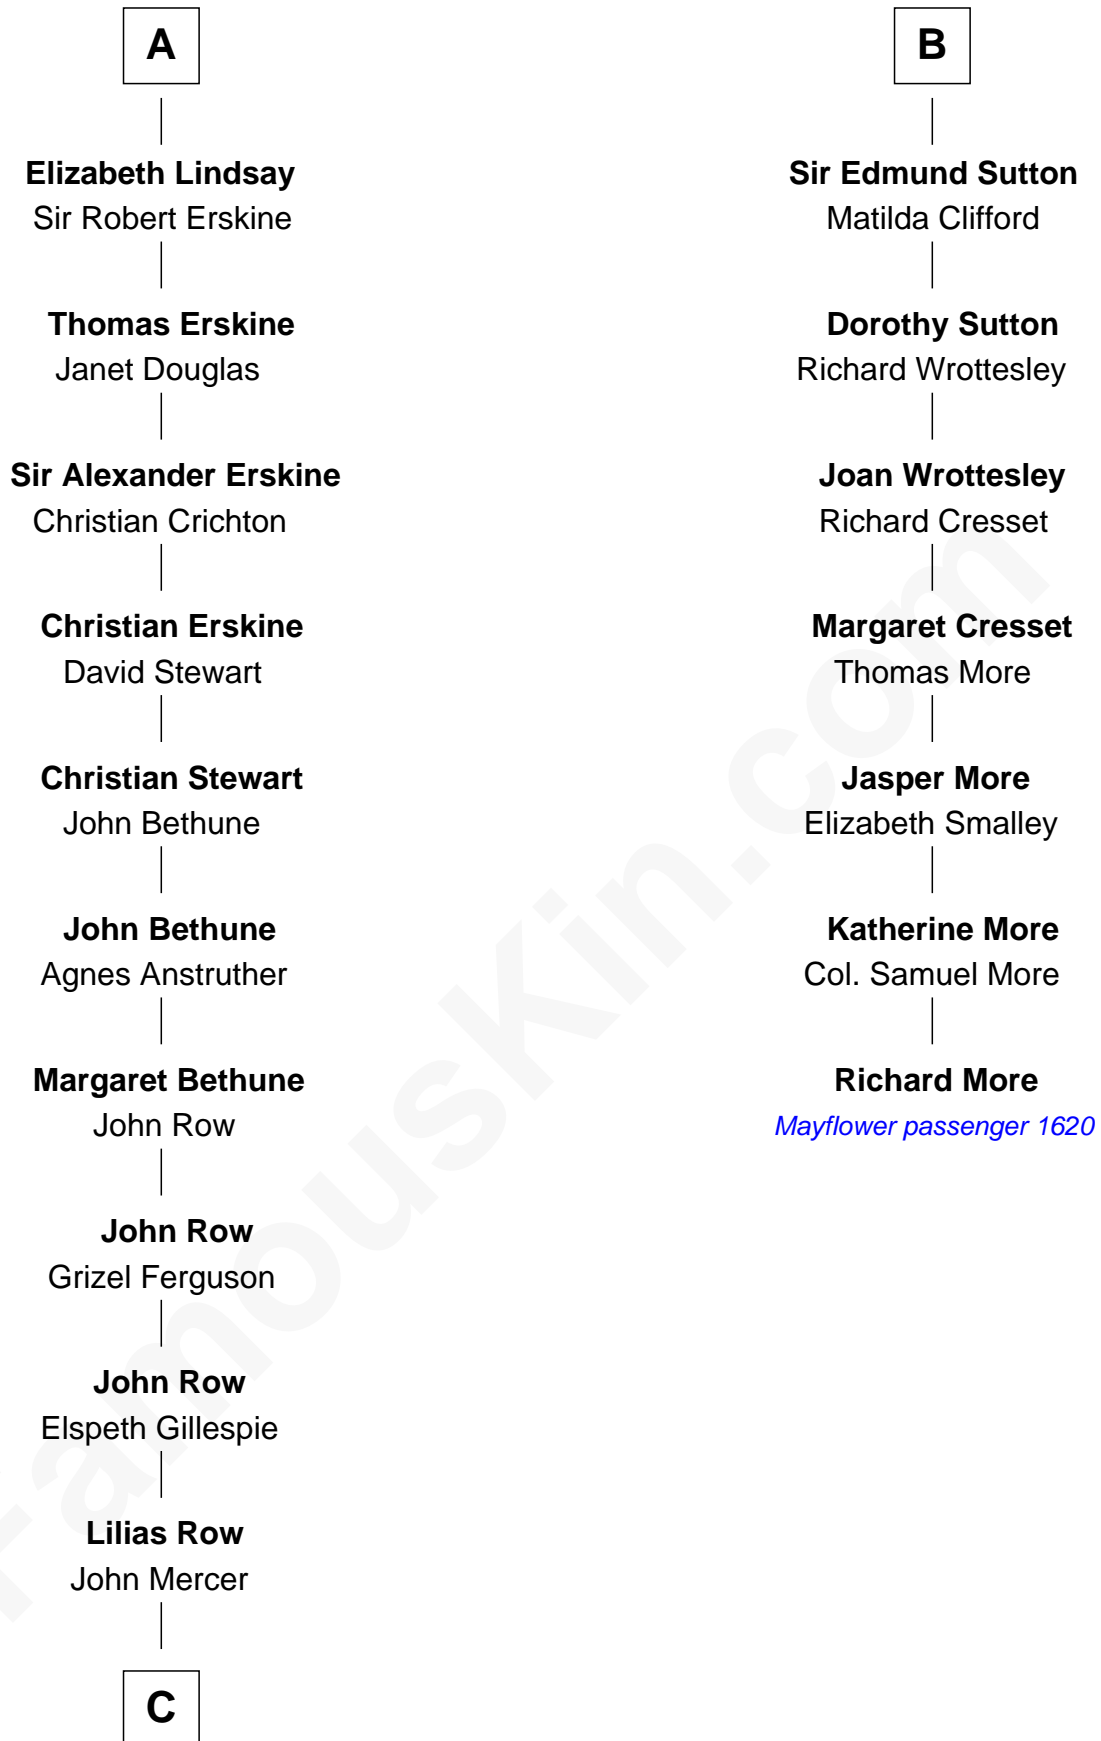

FamousKin.com
Relationship Chart of
General Hugh Mercer
American Revolution

MAYFLOWER

13th cousin 6 times removed of

Richard More
(c1614 - c1696) Mayflower passenger 1620

C

—
Thomas Mercer

Isabel Smith

—
William Mercer

Anne Munro

—
General Hugh Mercer

American Revolution

FamousKin.com