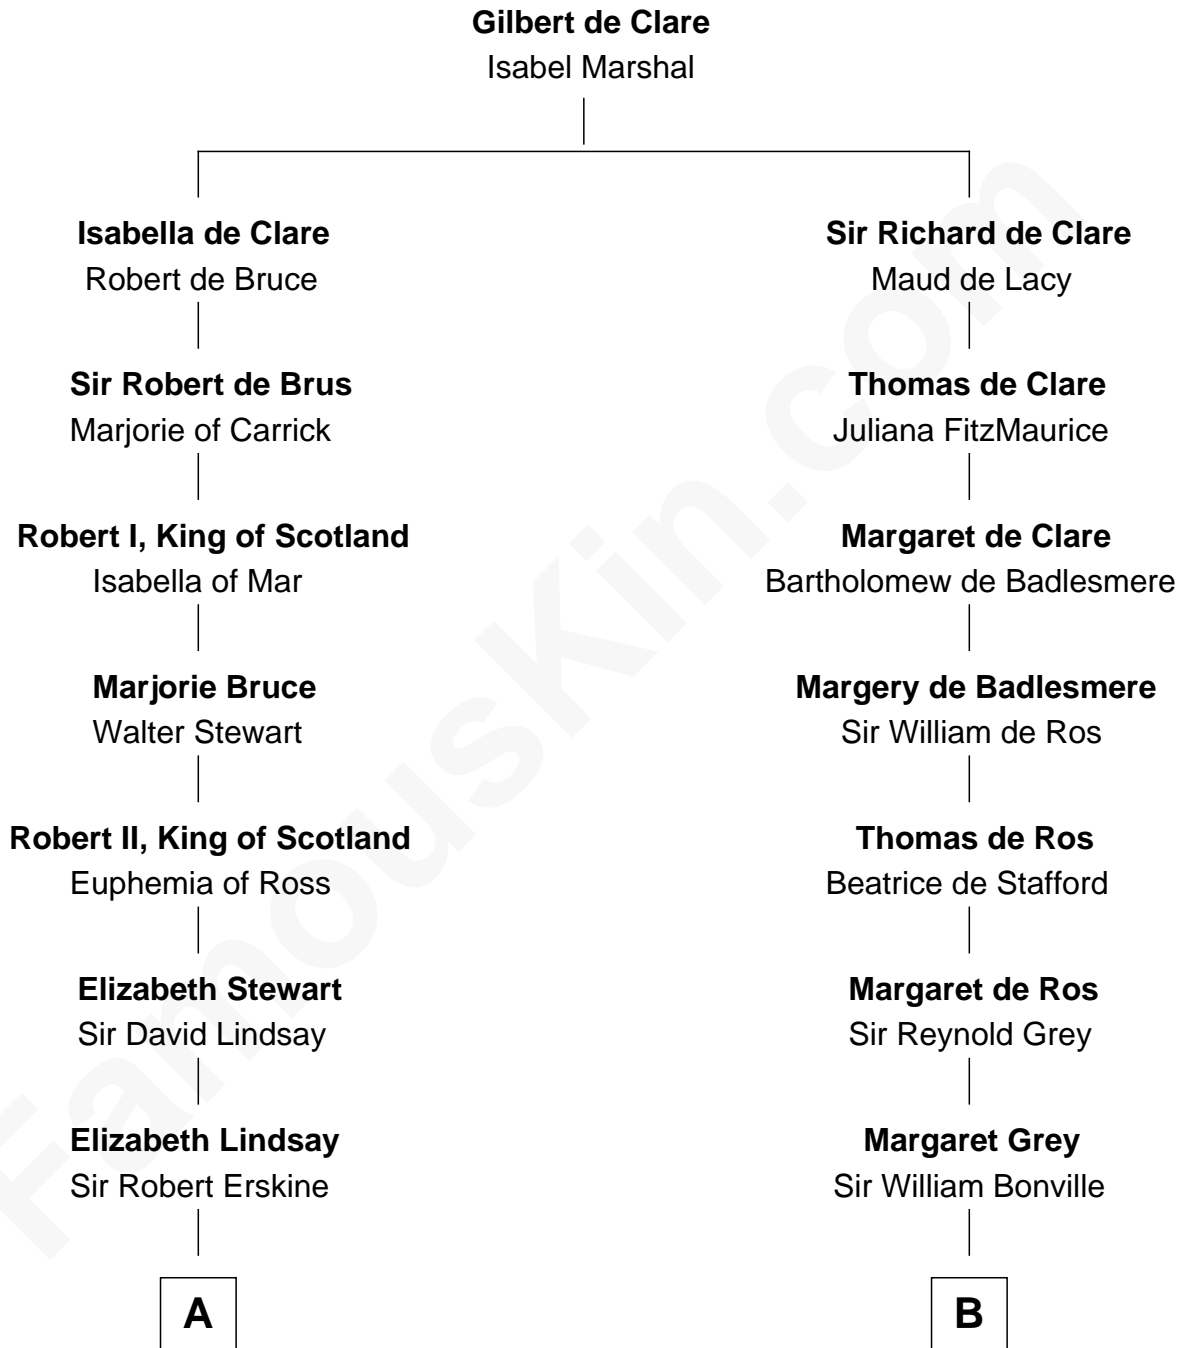

FamousKin.com

Relationship Chart of

General Hugh Mercer

American Revolution

18th cousin of

Bathsheba (Ruggles) Spooner

First woman executed for murder in U.S. by non-British government

C

William Mercer

Anne Munro

General Hugh Mercer

American Revolution

D

Timothy Dwight Ruggles

Bathsheba Bourne

Bathsheba (Ruggles) Spooner

First Woman Executed in U.S.

FamousKin.com