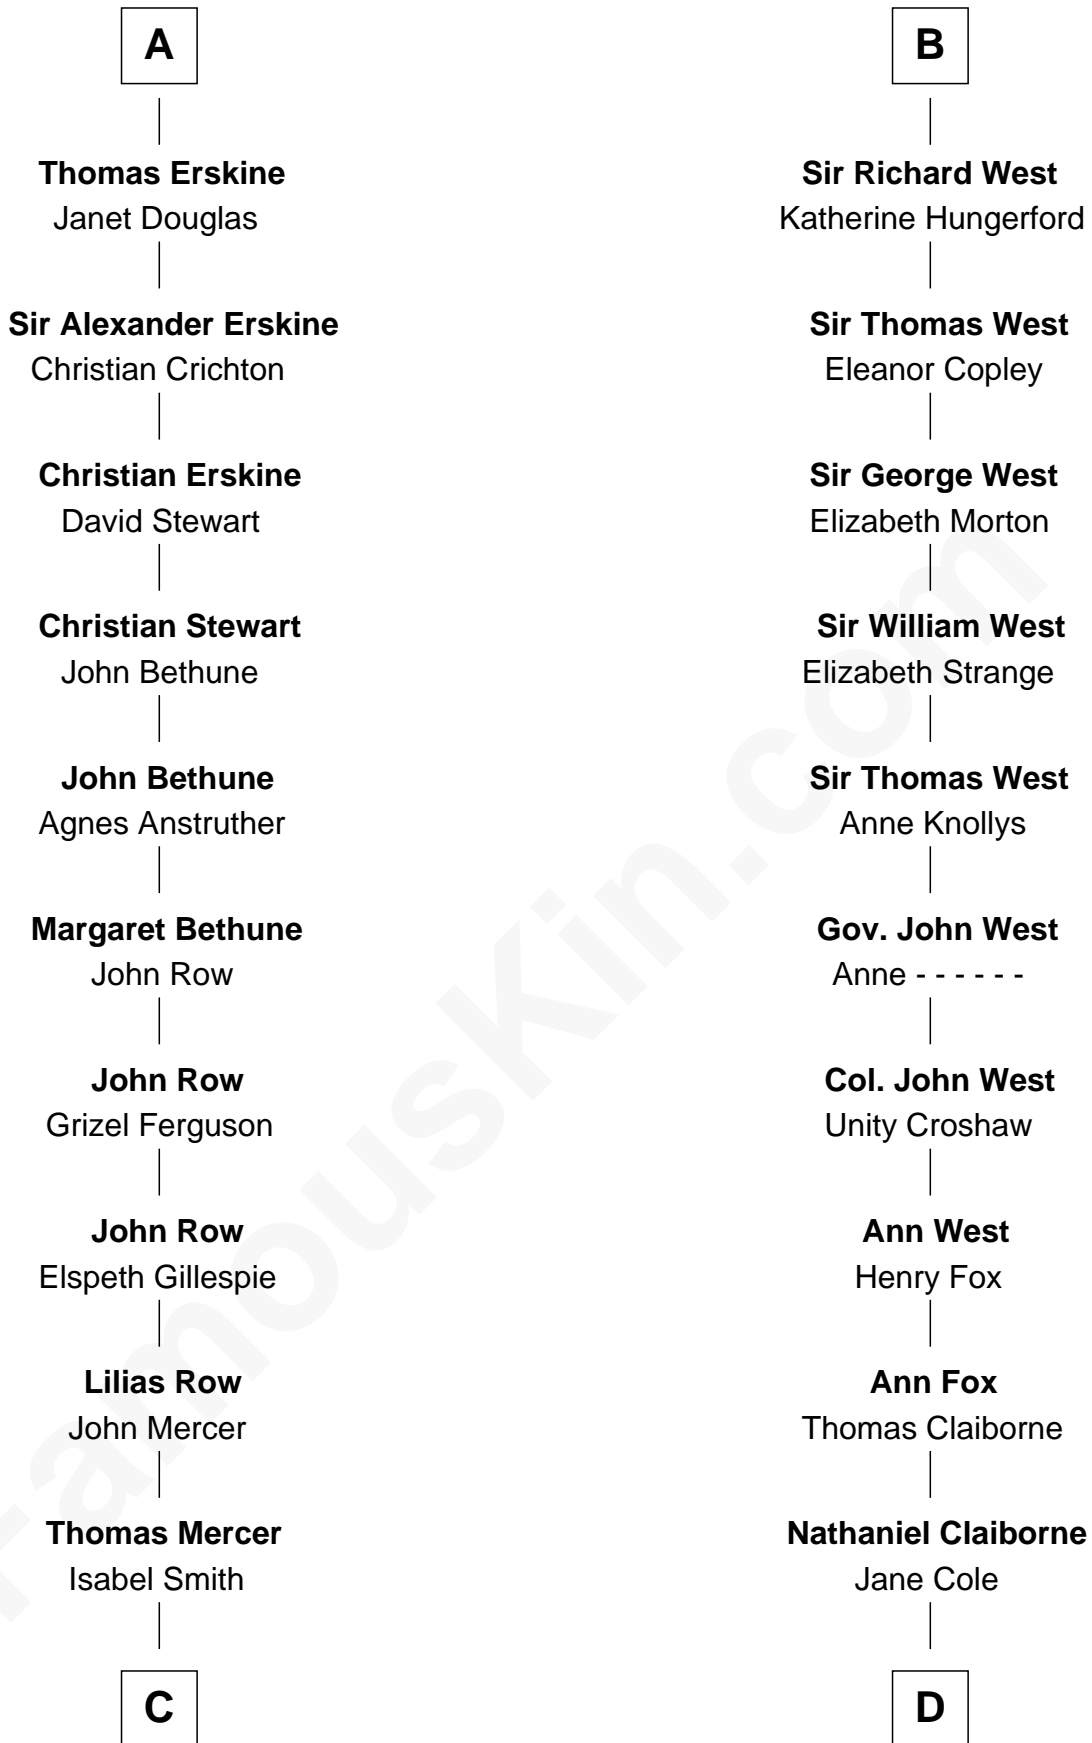

**FamousKin.com**  
**Relationship Chart of**  
**General Hugh Mercer**  
*American Revolution*

**18th cousin of**  
**William C. C. Claiborne**  
*1st Governor of Louisiana*

FamousKin.com