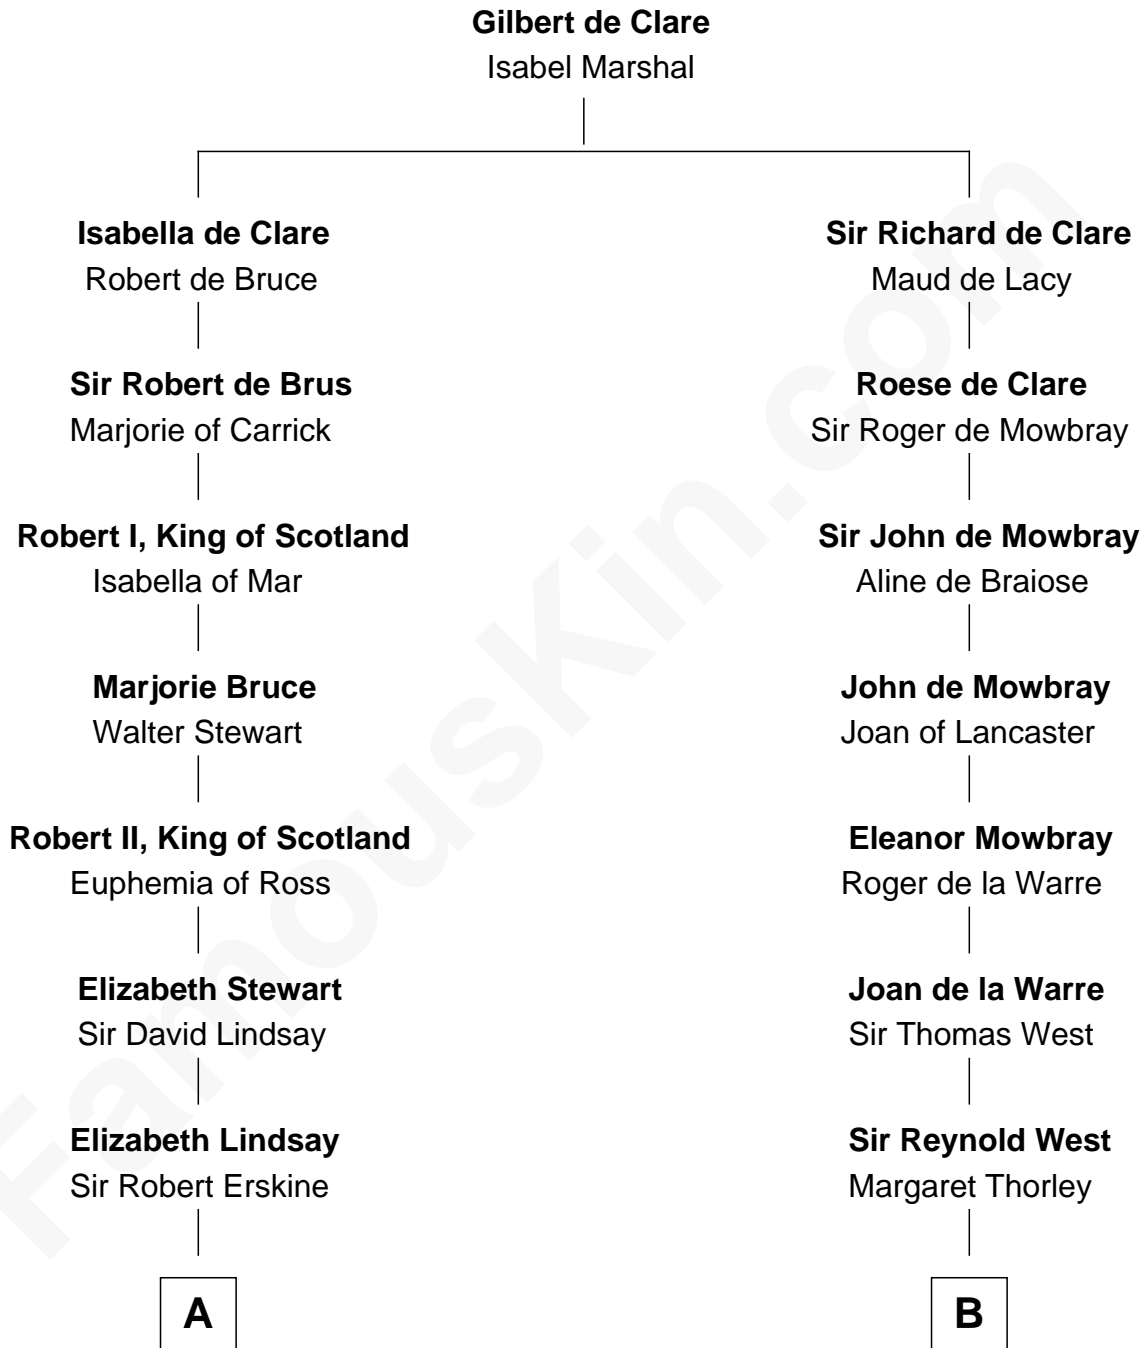

**FamousKin.com**  
**Relationship Chart of**  
**General Hugh Mercer**  
*American Revolution*

**18th cousin of**  
**William C. C. Claiborne**  
*1st Governor of Louisiana*

FamousKin.com