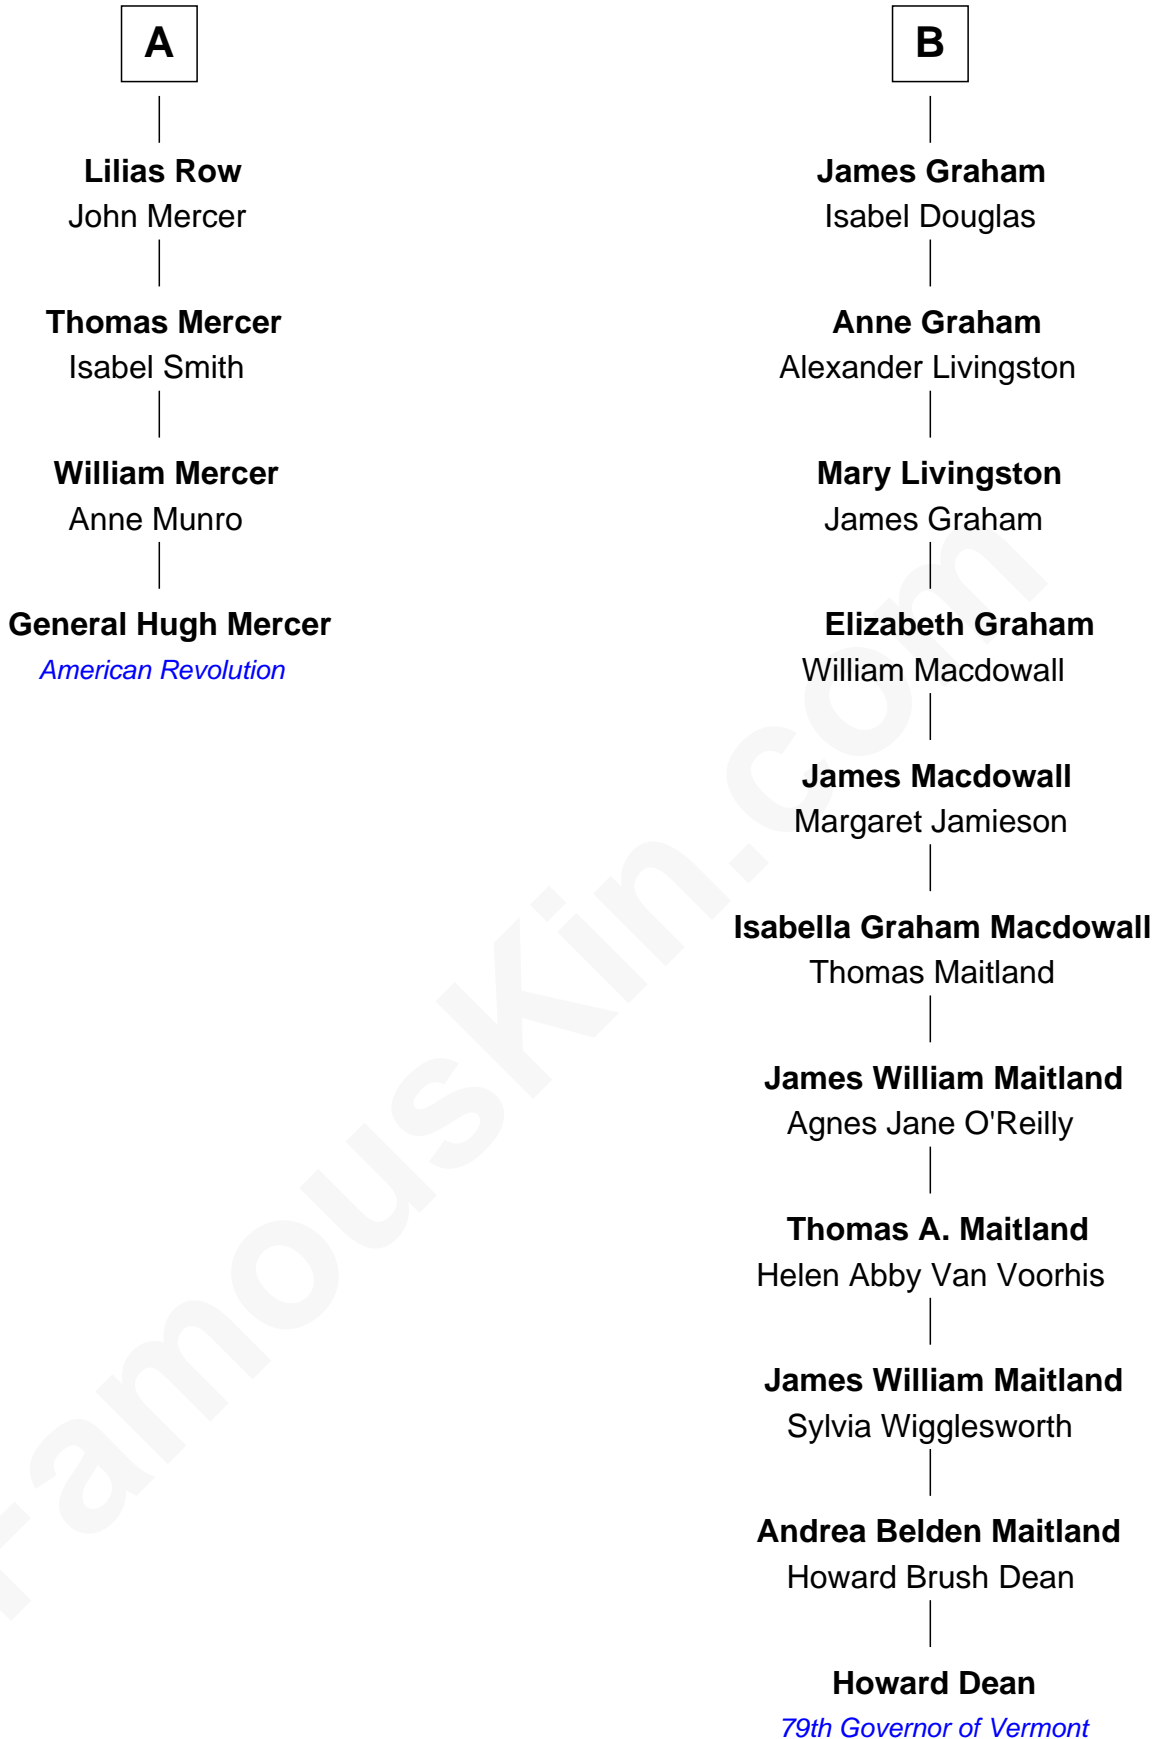

FamousKin.com
Relationship Chart of
General Hugh Mercer
American Revolution

10th cousin 7 times removed of
Howard Dean
79th Governor of Vermont

Thomas Erskine
 Janet Douglas

Sir Alexander Erskine

Christian Crichton

John Row

Grizel Ferguson

John Row

Elsbeth Gillespie

A

Mariot Erskine

William Keith

William Keith

Elizabeth Gordon

Janet Keith

William Graham

Robert Graham

Margaret Fleming

John Graham

Jean Drummond

John Graham

Margaret Ruthven

James Graham

Magdalen Carnegie

B

Howard Dean photo by [John Hoke](#) (CC BY-SA 2.0)