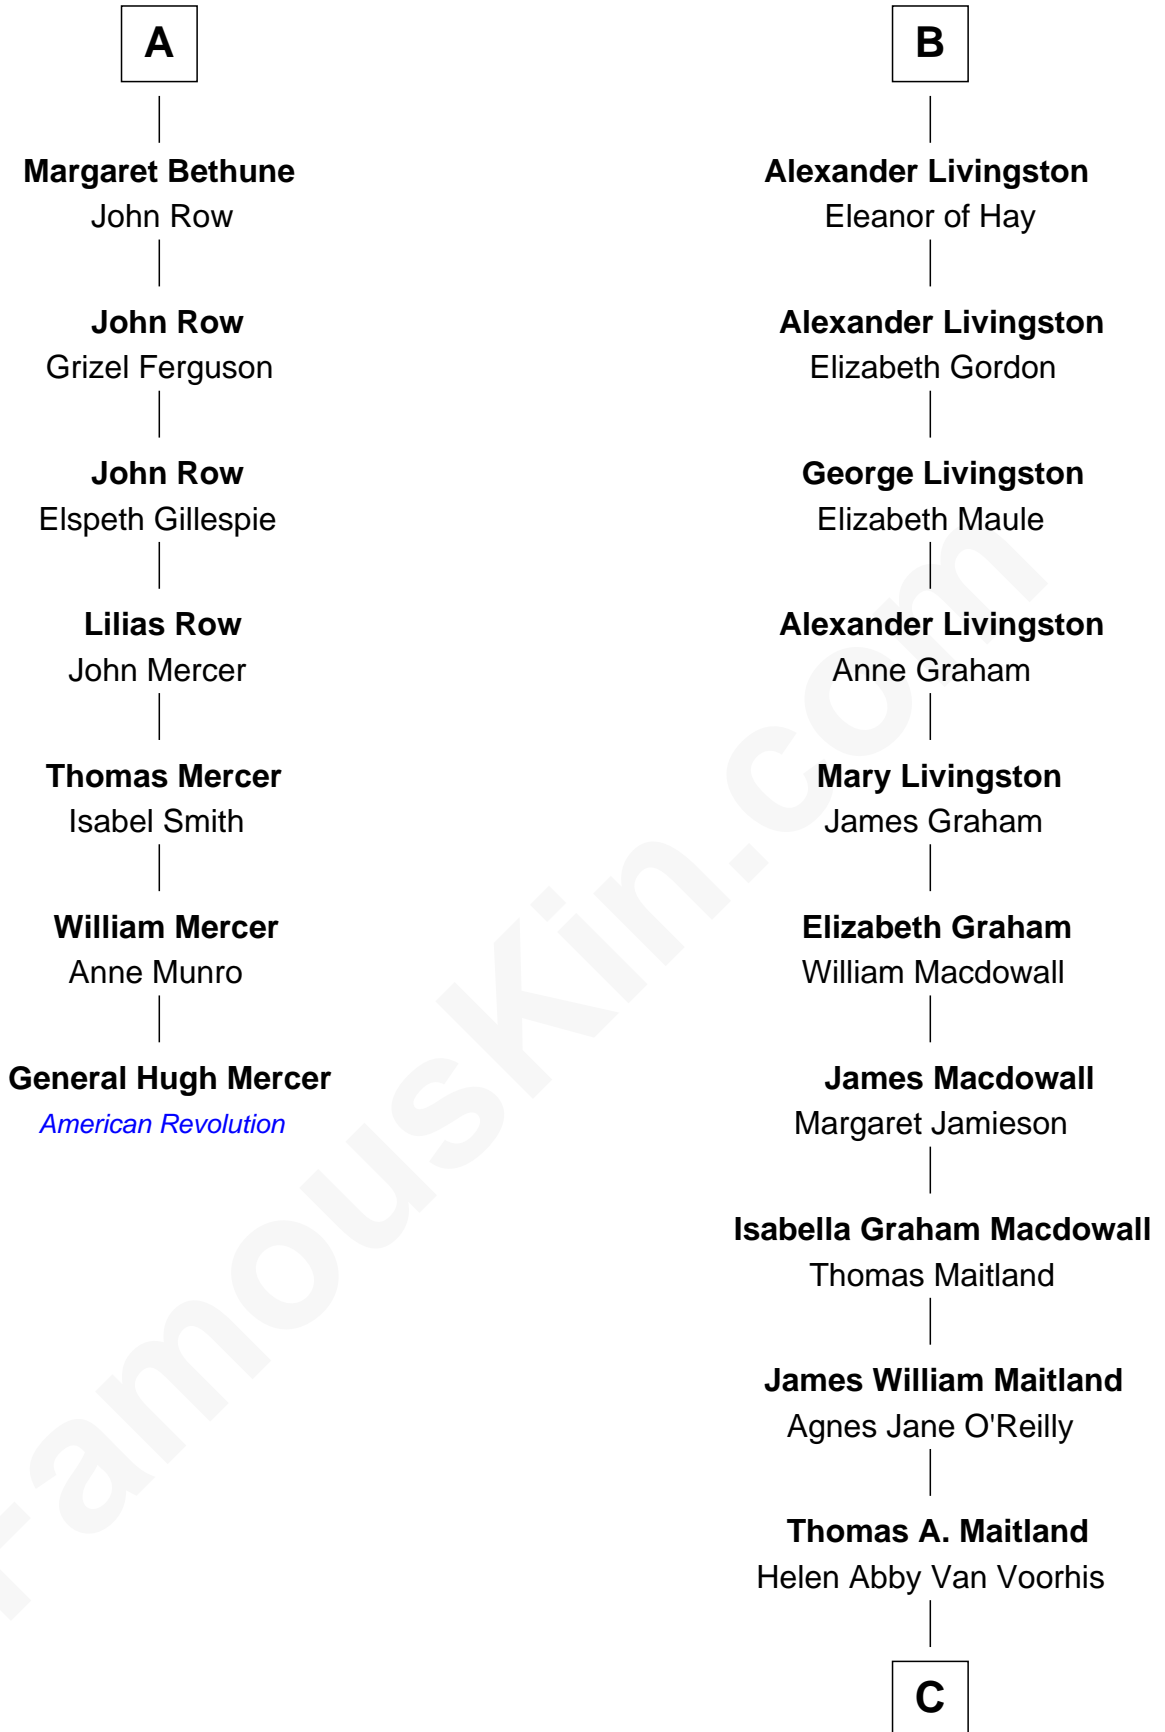

FamousKin.com
Relationship Chart of
General Hugh Mercer
American Revolution

13th cousin 6 times removed of
Howard Dean
79th Governor of Vermont

C

James William Maitland

Sylvia Wigglesworth

Andrea Belden Maitland

Howard Brush Dean

Howard Dean

79th Governor of Vermont

FamousKin.com