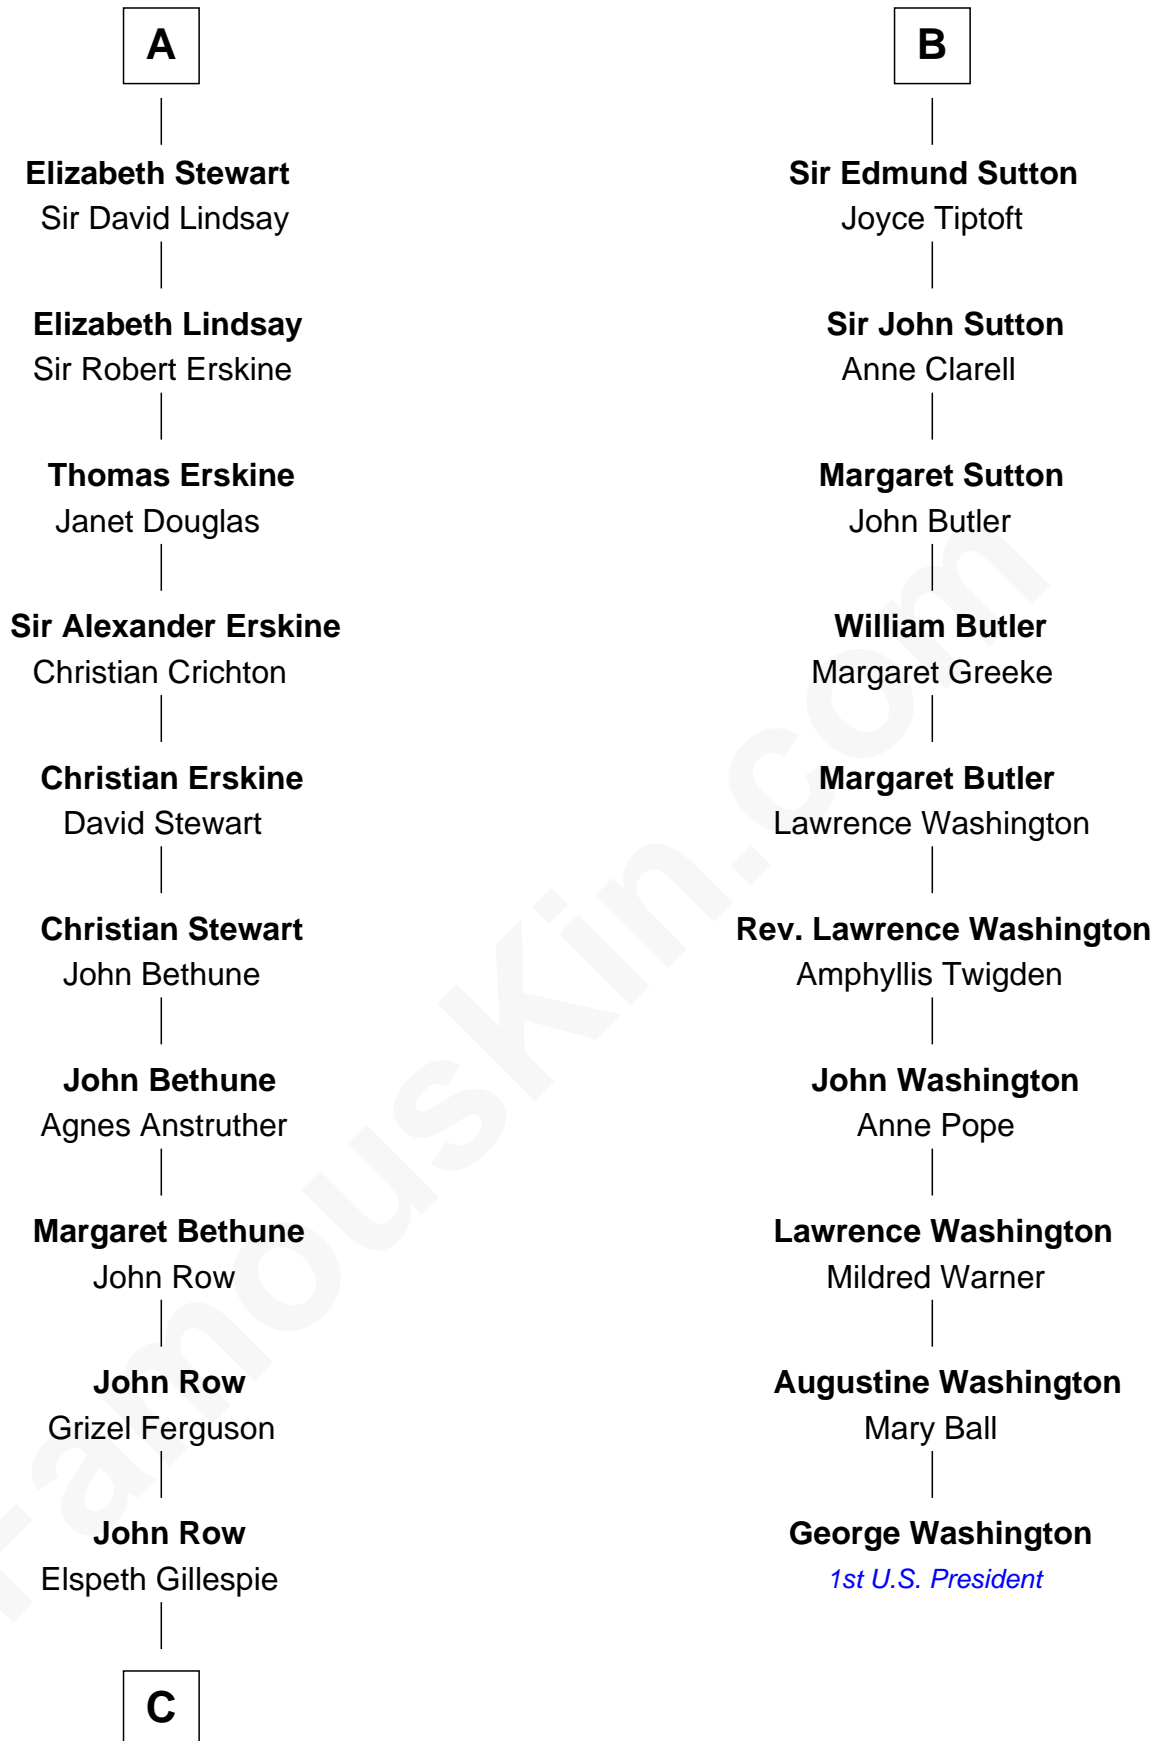

FamousKin.com
Relationship Chart of
General Hugh Mercer
American Revolution

16th cousin 4 times removed of
George Washington
1st U.S. President

C

—
Lilias Row
John Mercer

—
Thomas Mercer
Isabel Smith

—
William Mercer
Anne Munro

—
General Hugh Mercer
American Revolution

FamousKin.com