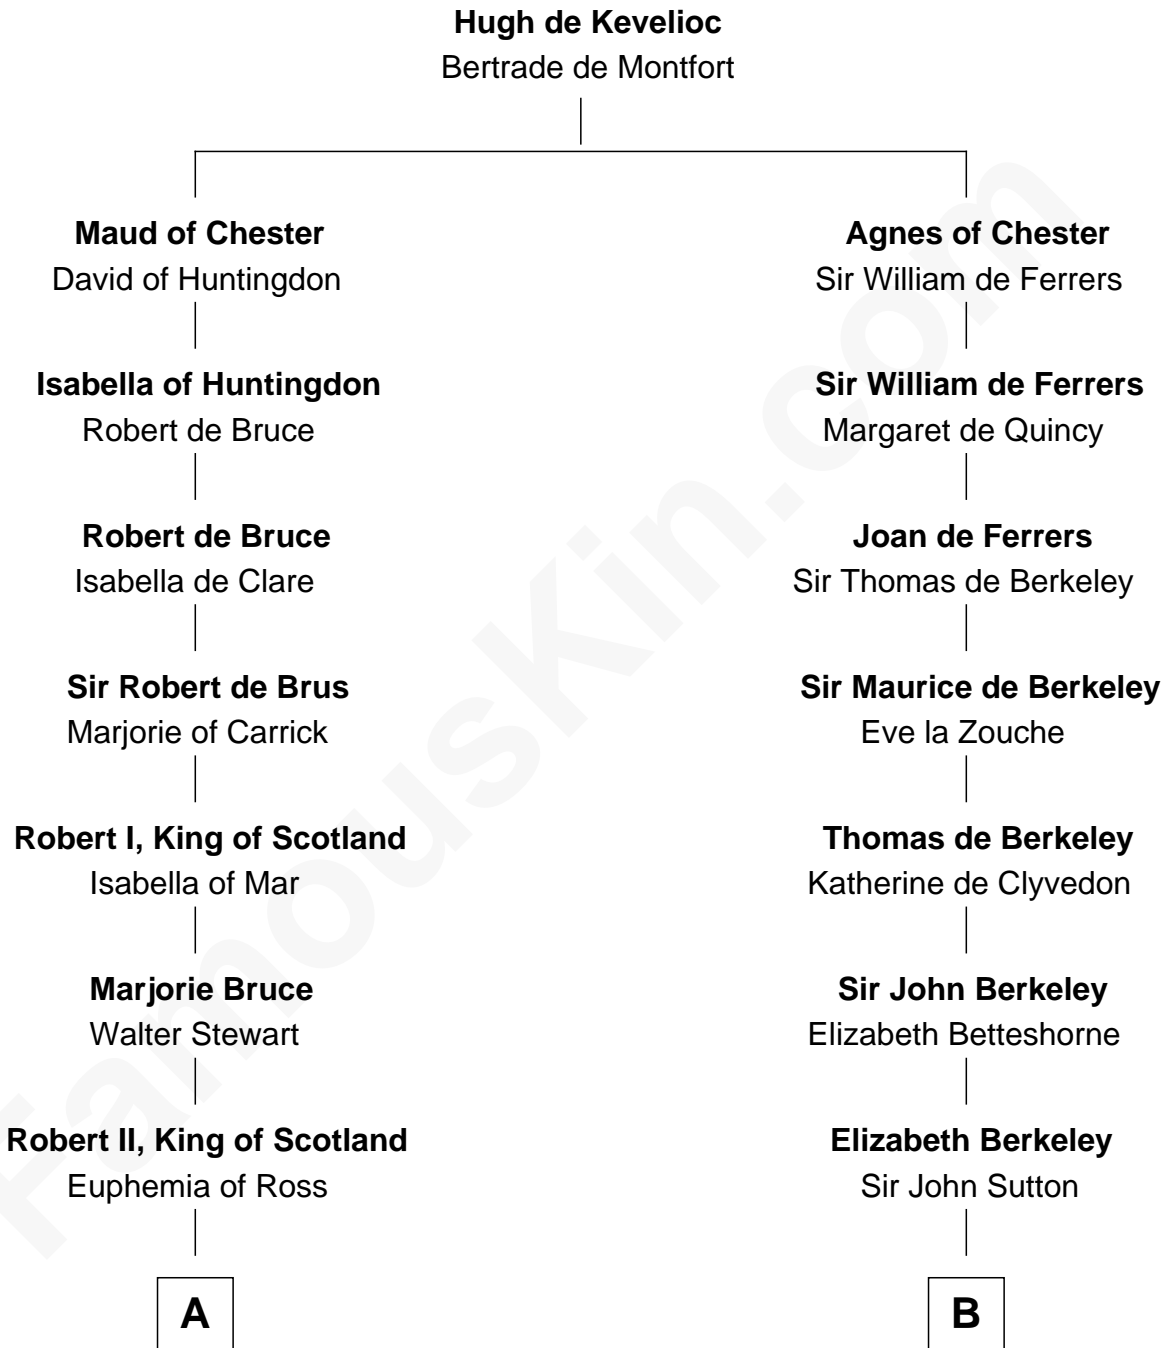

FamousKin.com
Relationship Chart of
General Hugh Mercer
American Revolution

16th cousin 4 times removed of
George Washington
1st U.S. President

C

—
Lilias Row
John Mercer

—
Thomas Mercer
Isabel Smith

—
William Mercer
Anne Munro

—
General Hugh Mercer
American Revolution

FamousKin.com