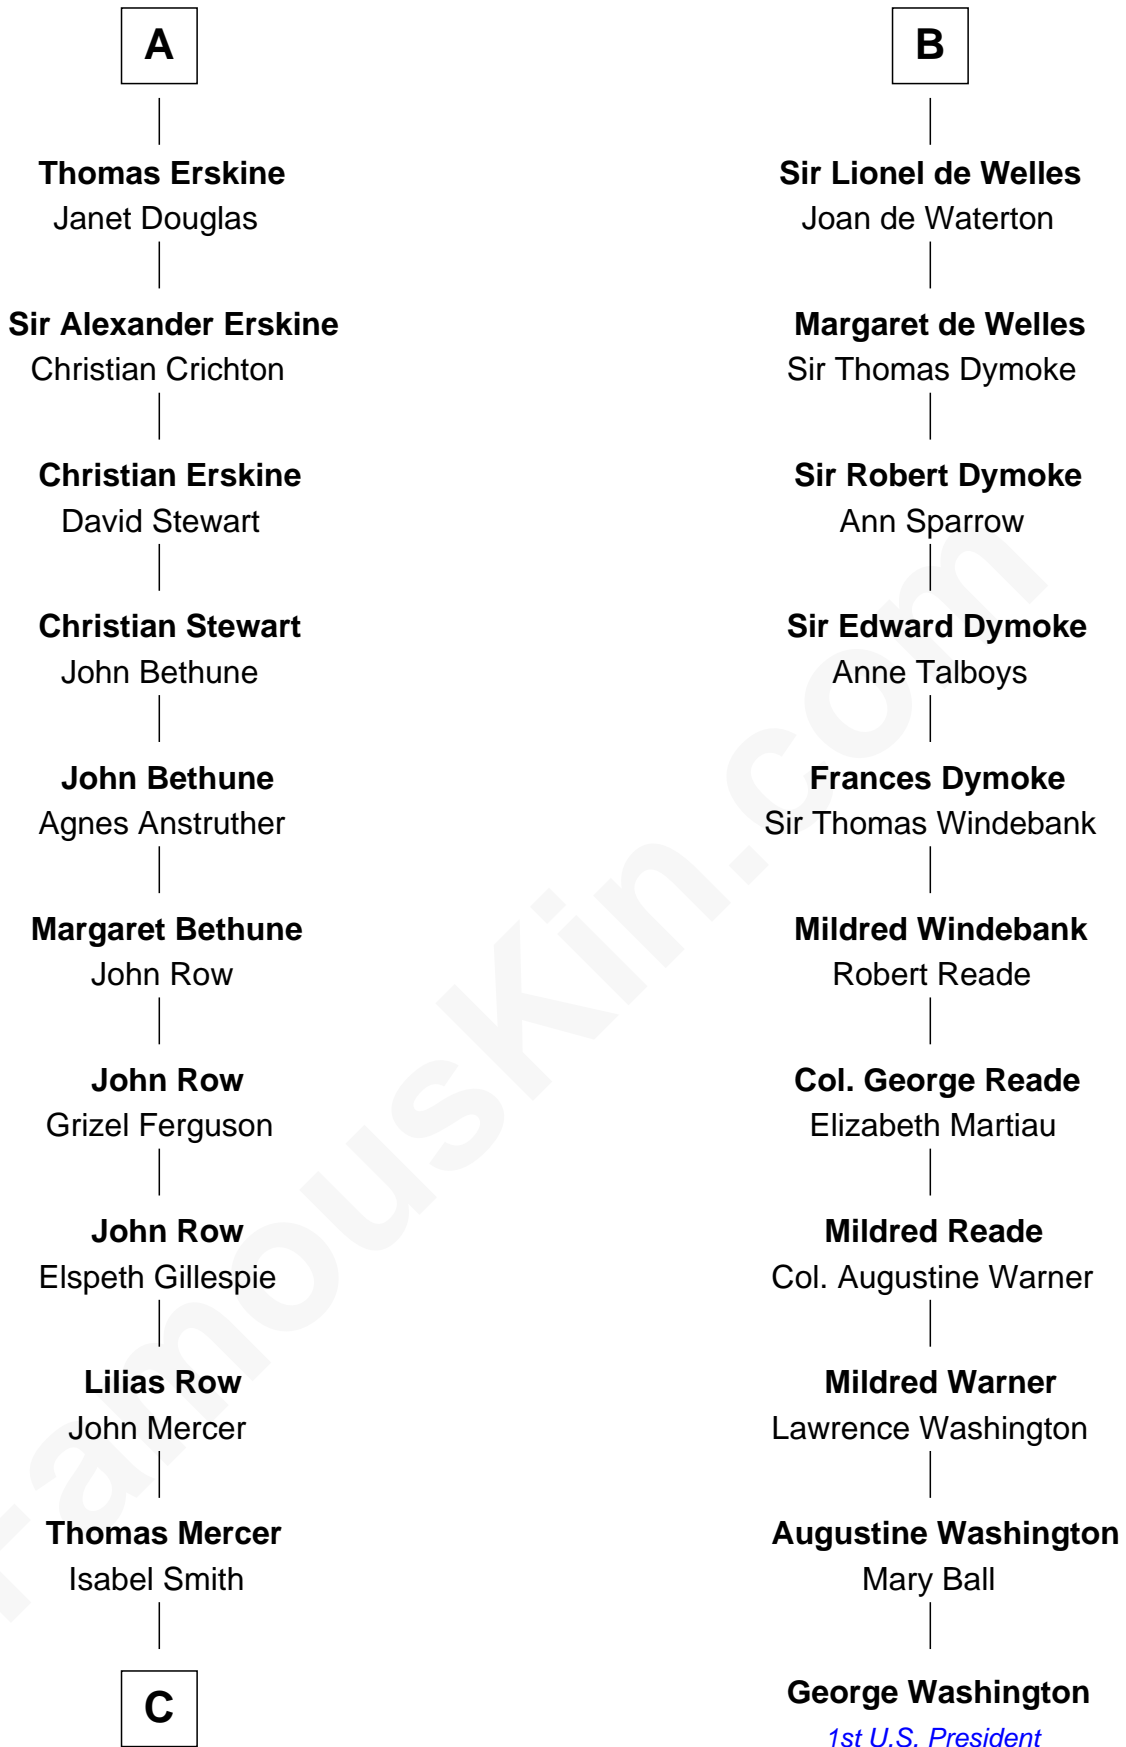

**FamousKin.com**  
**Relationship Chart of**  
**General Hugh Mercer**  
*American Revolution*

17th cousin 1 time removed of  
**George Washington**  
*1st U.S. President*

**C**

William Mercer

Anne Munro

General Hugh Mercer

*American Revolution*

FamousKin.com