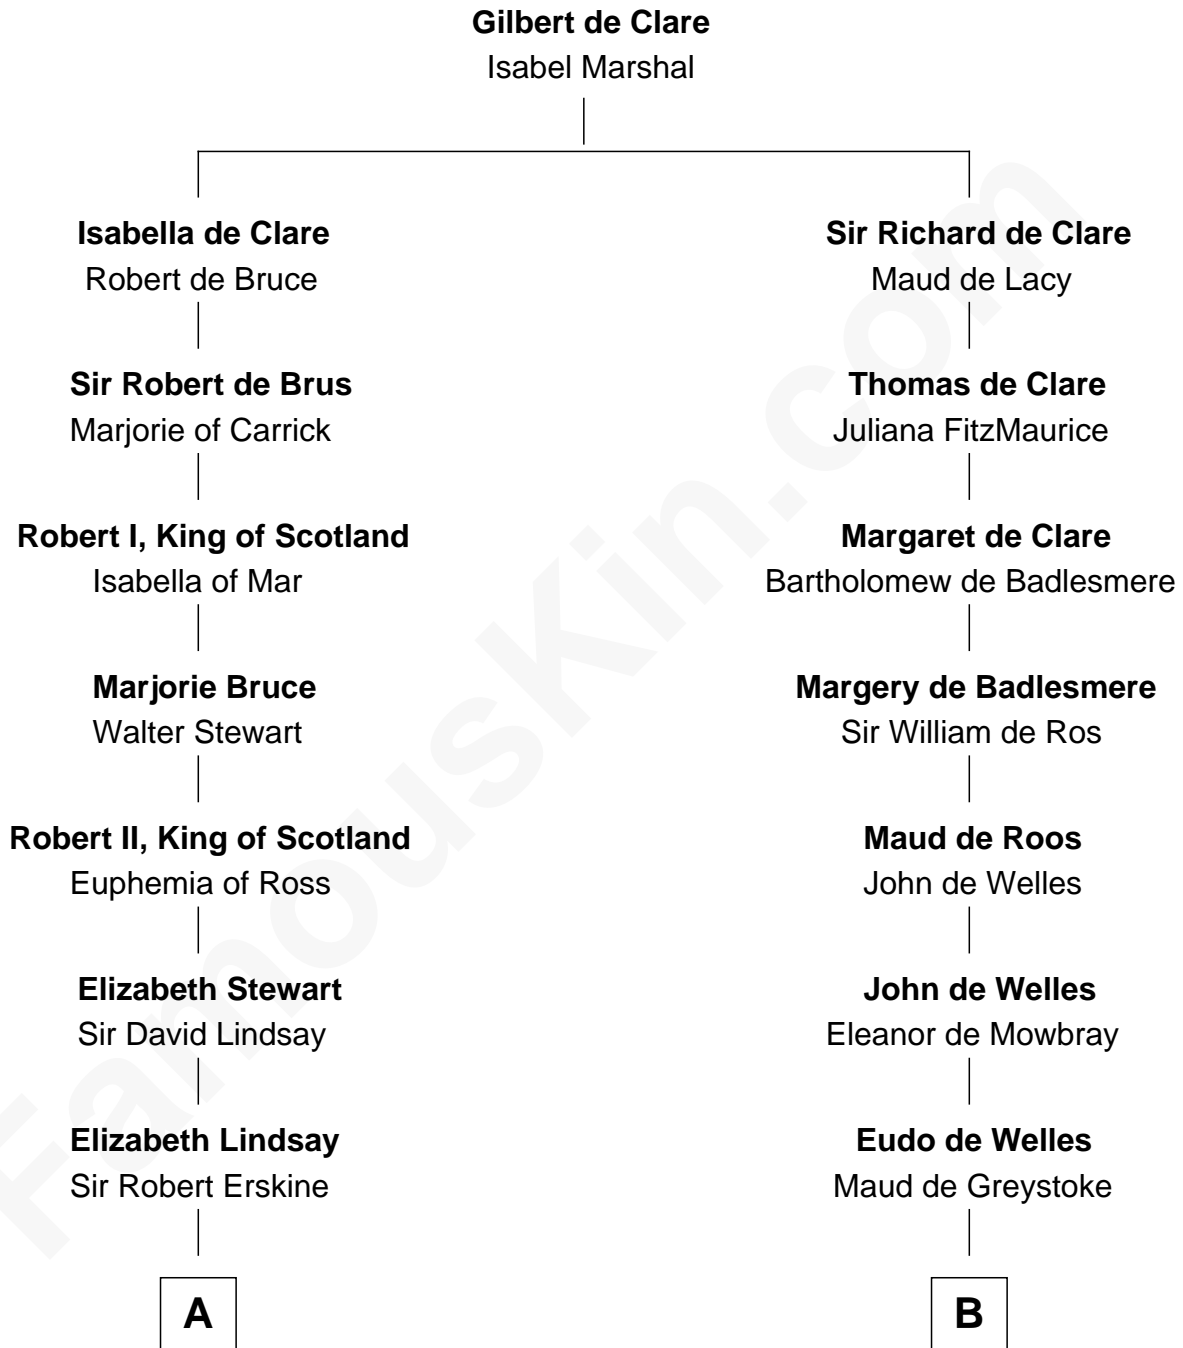

**FamousKin.com**  
**Relationship Chart of**  
**General Hugh Mercer**  
*American Revolution*

17th cousin 1 time removed of  
**George Washington**  
*1st U.S. President*

**C**

William Mercer

Anne Munro

General Hugh Mercer

*American Revolution*

FamousKin.com