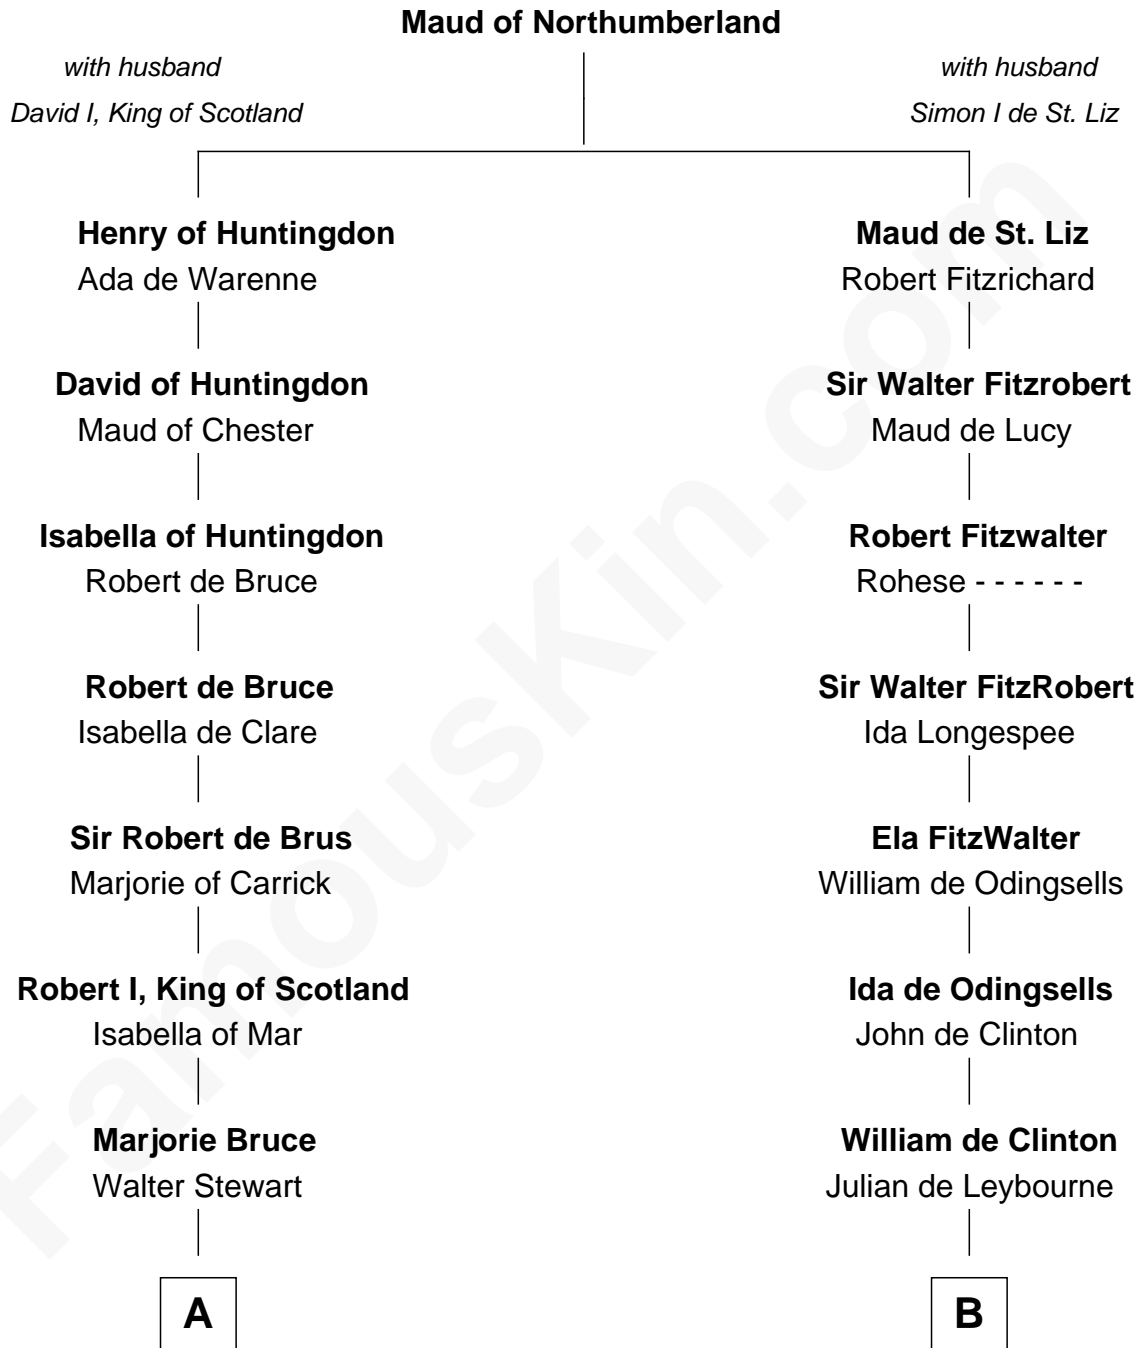

FamousKin.com
Relationship Chart of
General Hugh Mercer
American Revolution

21st cousin of

John Quincy Adams
6th U.S. President

C

John Row
Elspeth Gillespie

Lilias Row
John Mercer

Thomas Mercer
Isabel Smith

William Mercer
Anne Munro

General Hugh Mercer
American Revolution

D

Anna Shepard
Daniel Quincy

Col John Quincy
Elizabeth Norton

Elizabeth Quincy
Rev. William Smith

Abigail Quincy Smith
John Adams

John Quincy Adams
6th U.S. President