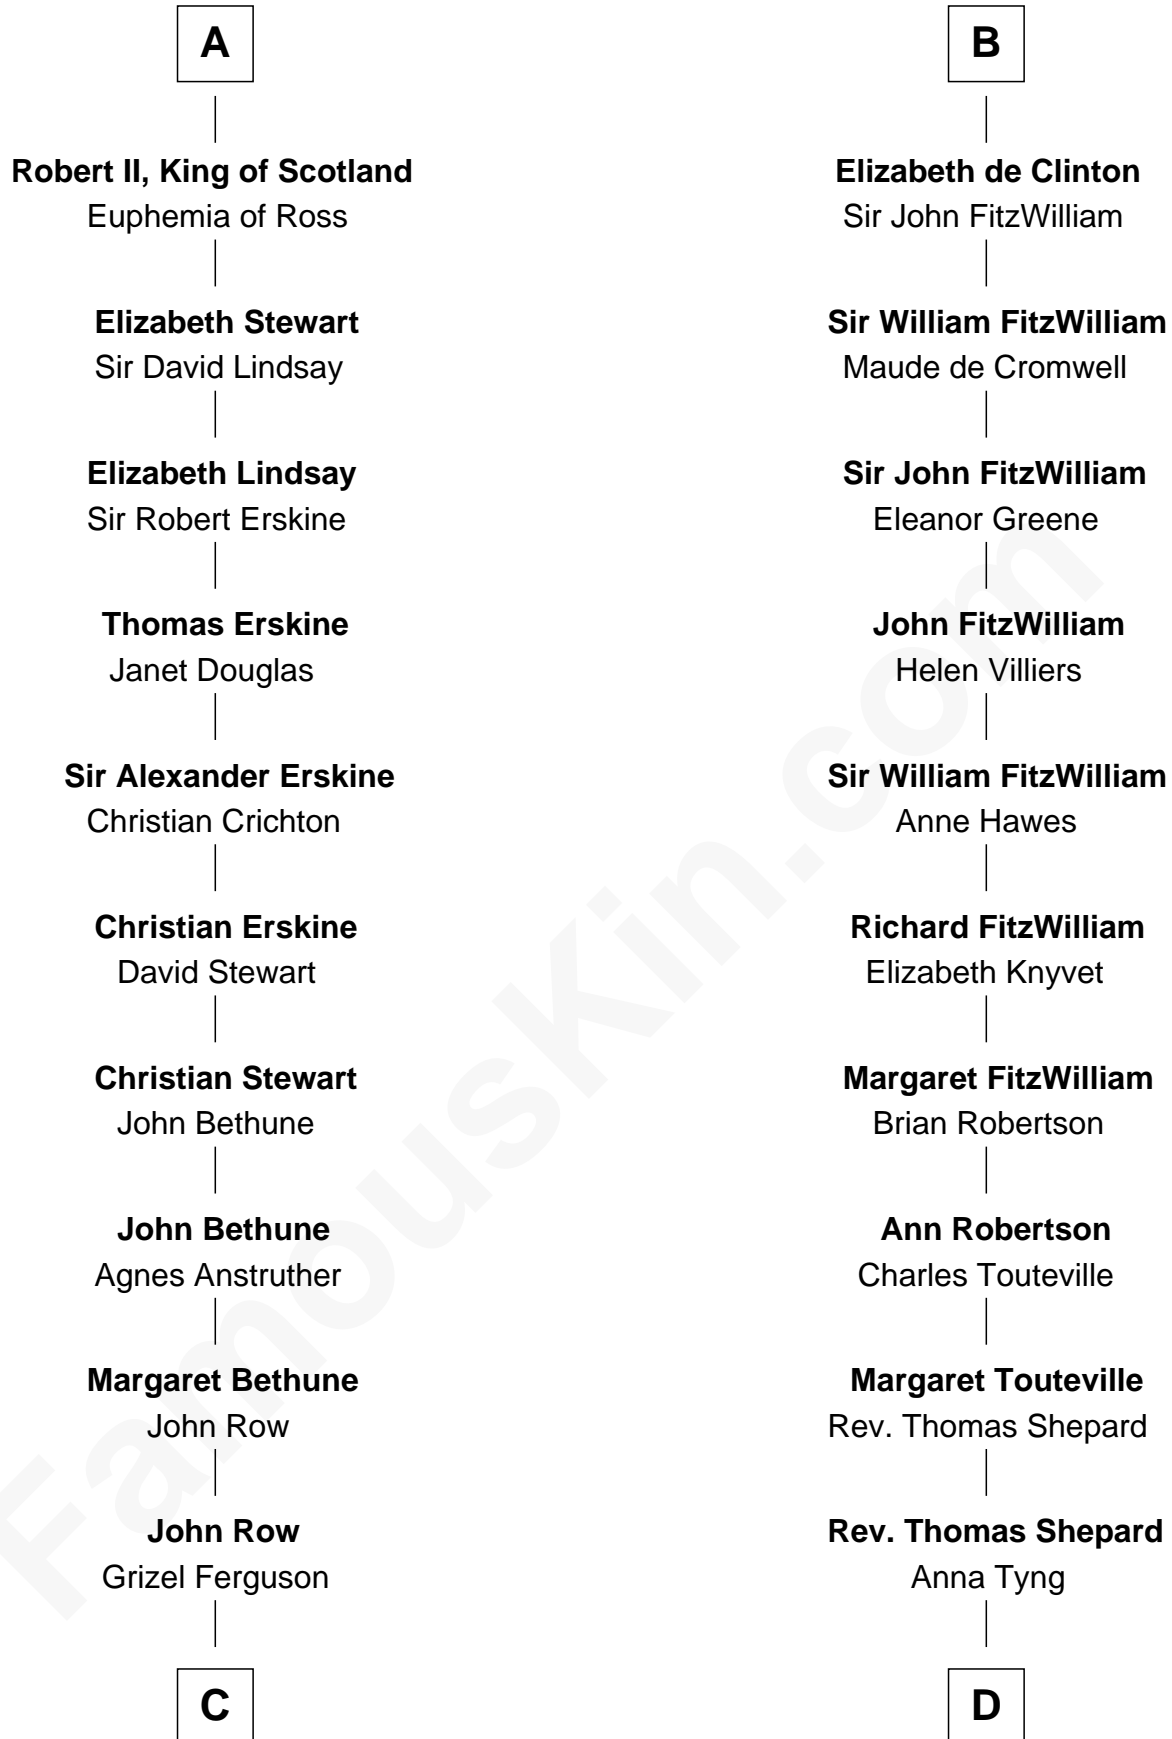

FamousKin.com
Relationship Chart of
General Hugh Mercer
American Revolution

21st cousin of

John Quincy Adams
6th U.S. President

C

John Row
Elspeth Gillespie

Lilias Row
John Mercer

Thomas Mercer
Isabel Smith

William Mercer
Anne Munro

General Hugh Mercer
American Revolution

D

Anna Shepard
Daniel Quincy

Col John Quincy
Elizabeth Norton

Elizabeth Quincy
Rev. William Smith

Abigail Quincy Smith
John Adams

John Quincy Adams
6th U.S. President