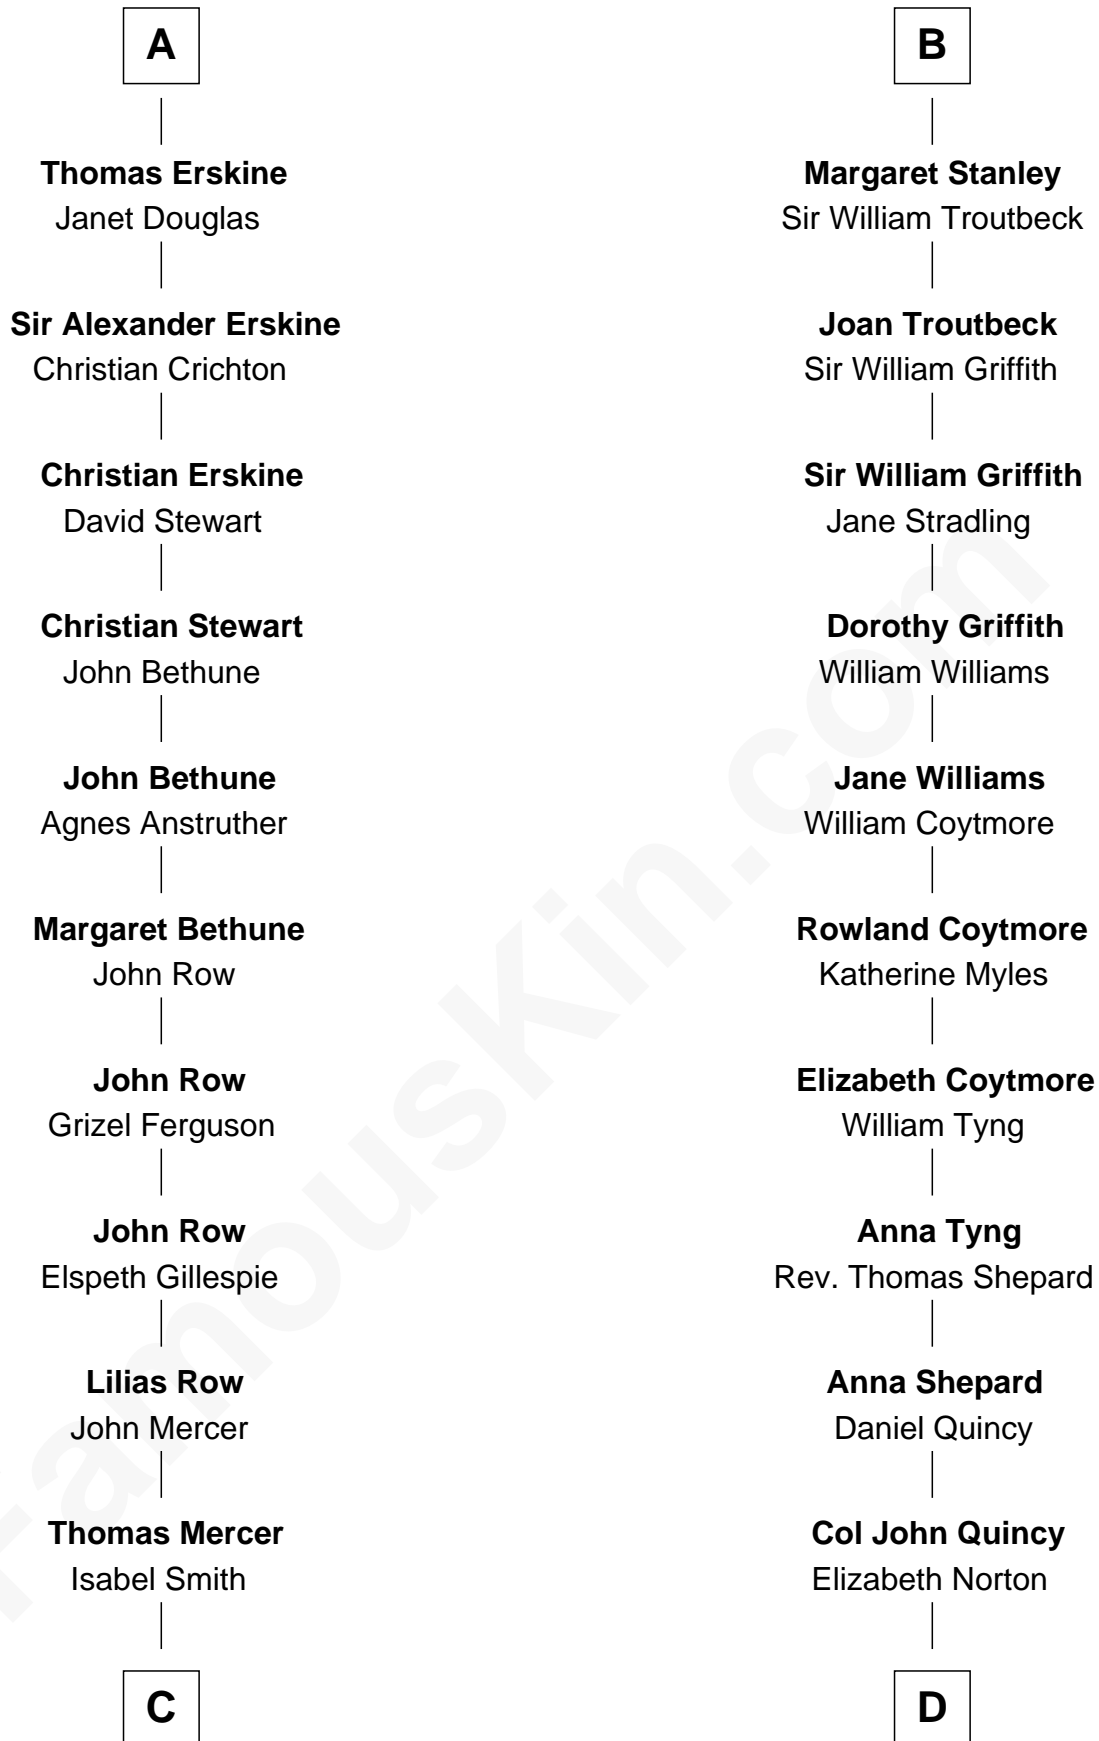

FamousKin.com
Relationship Chart of
General Hugh Mercer
American Revolution

18th cousin 1 time removed of
John Quincy Adams
6th U.S. President

FamousKin.com