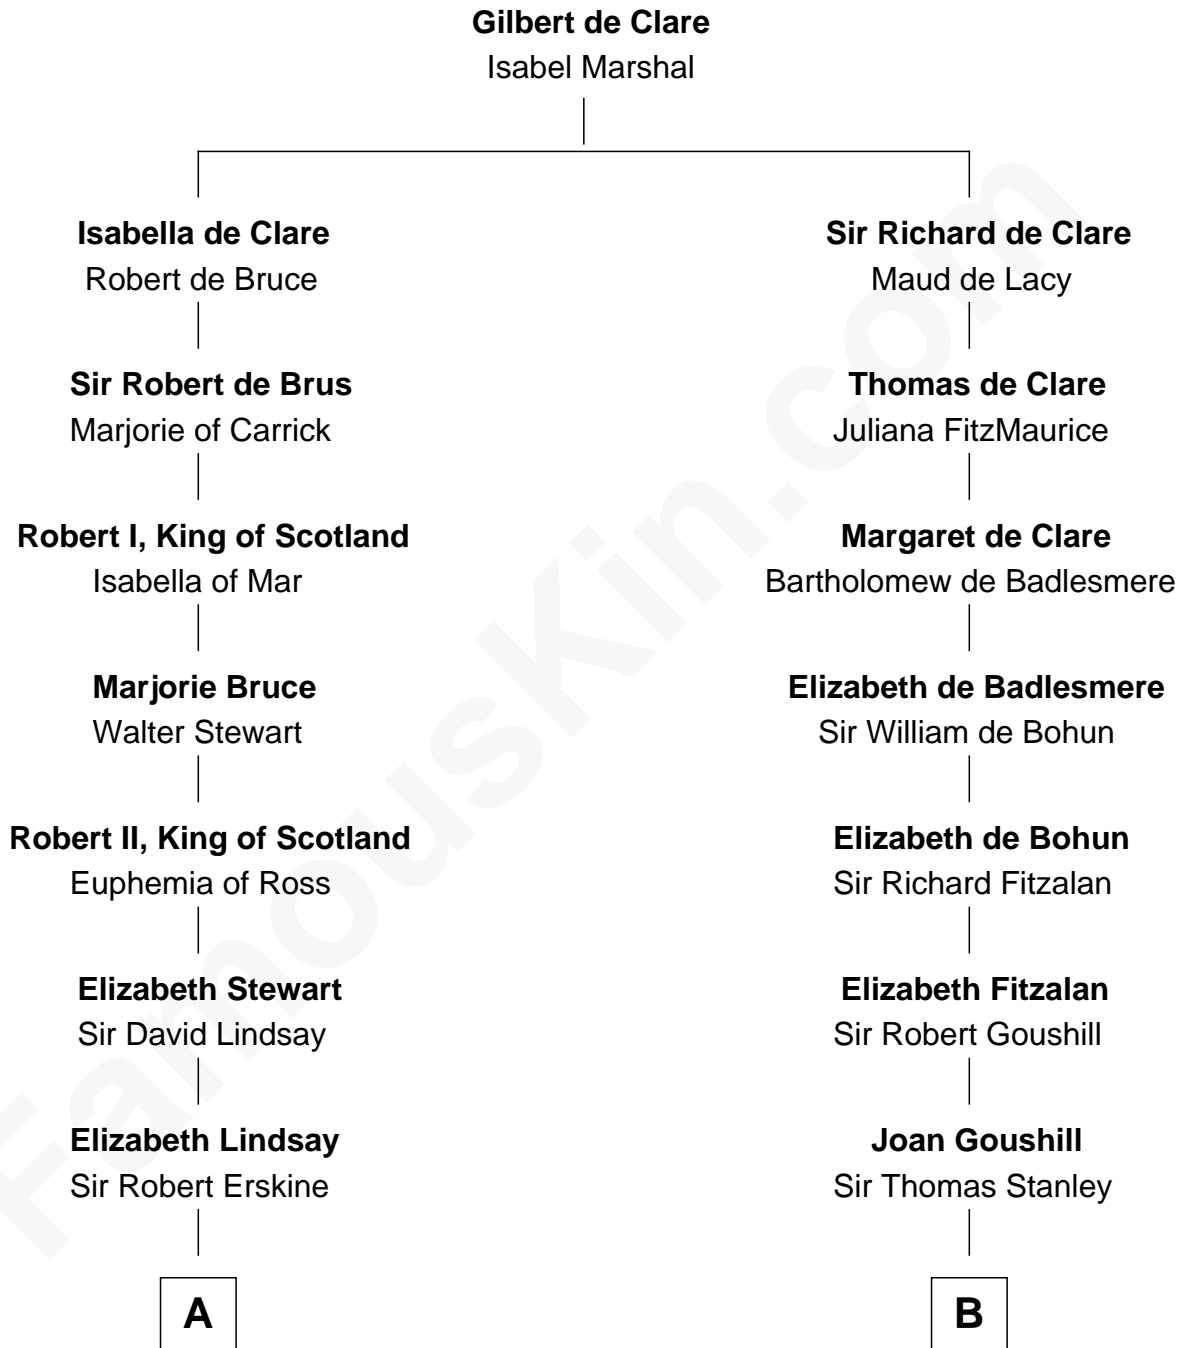

FamousKin.com
Relationship Chart of
General Hugh Mercer
American Revolution

18th cousin 1 time removed of
John Quincy Adams
6th U.S. President

FamousKin.com