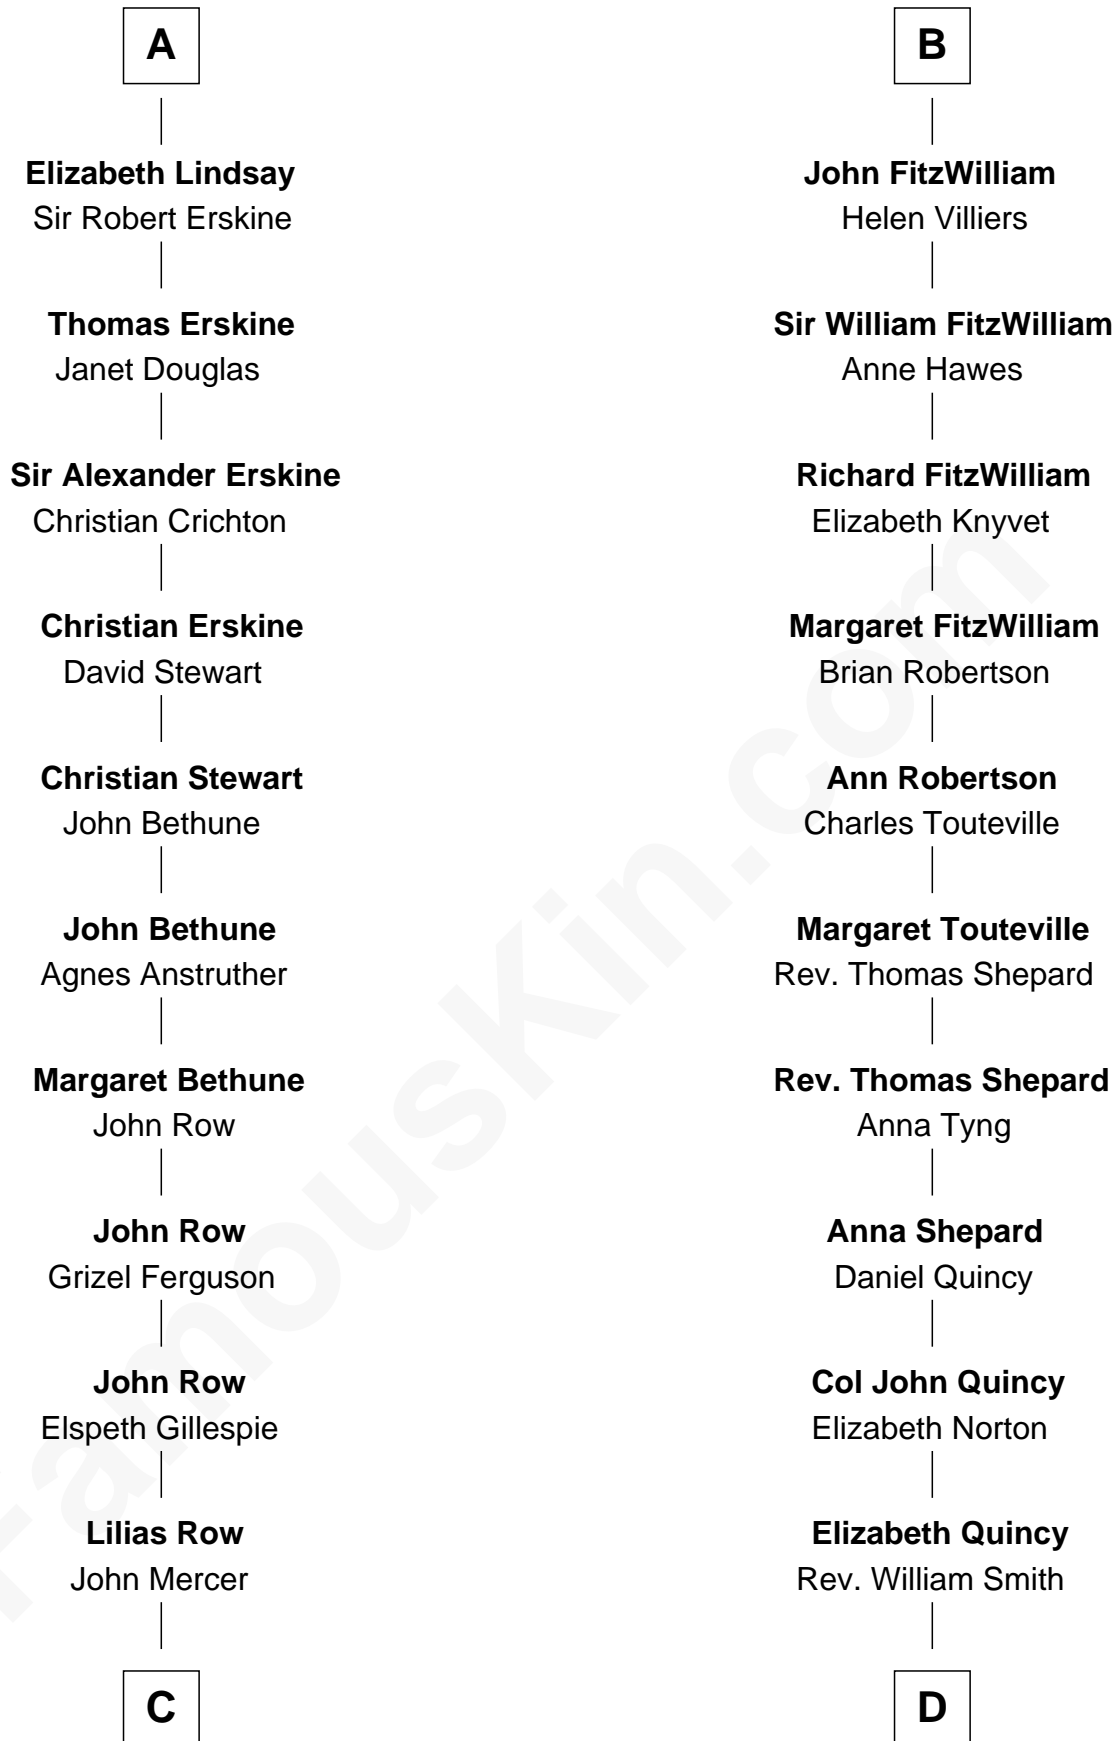

**FamousKin.com**  
**Relationship Chart of**  
**General Hugh Mercer**  
*American Revolution*

18th cousin 1 time removed of  
**John Quincy Adams**  
*6th U.S. President*

FamousKin.com