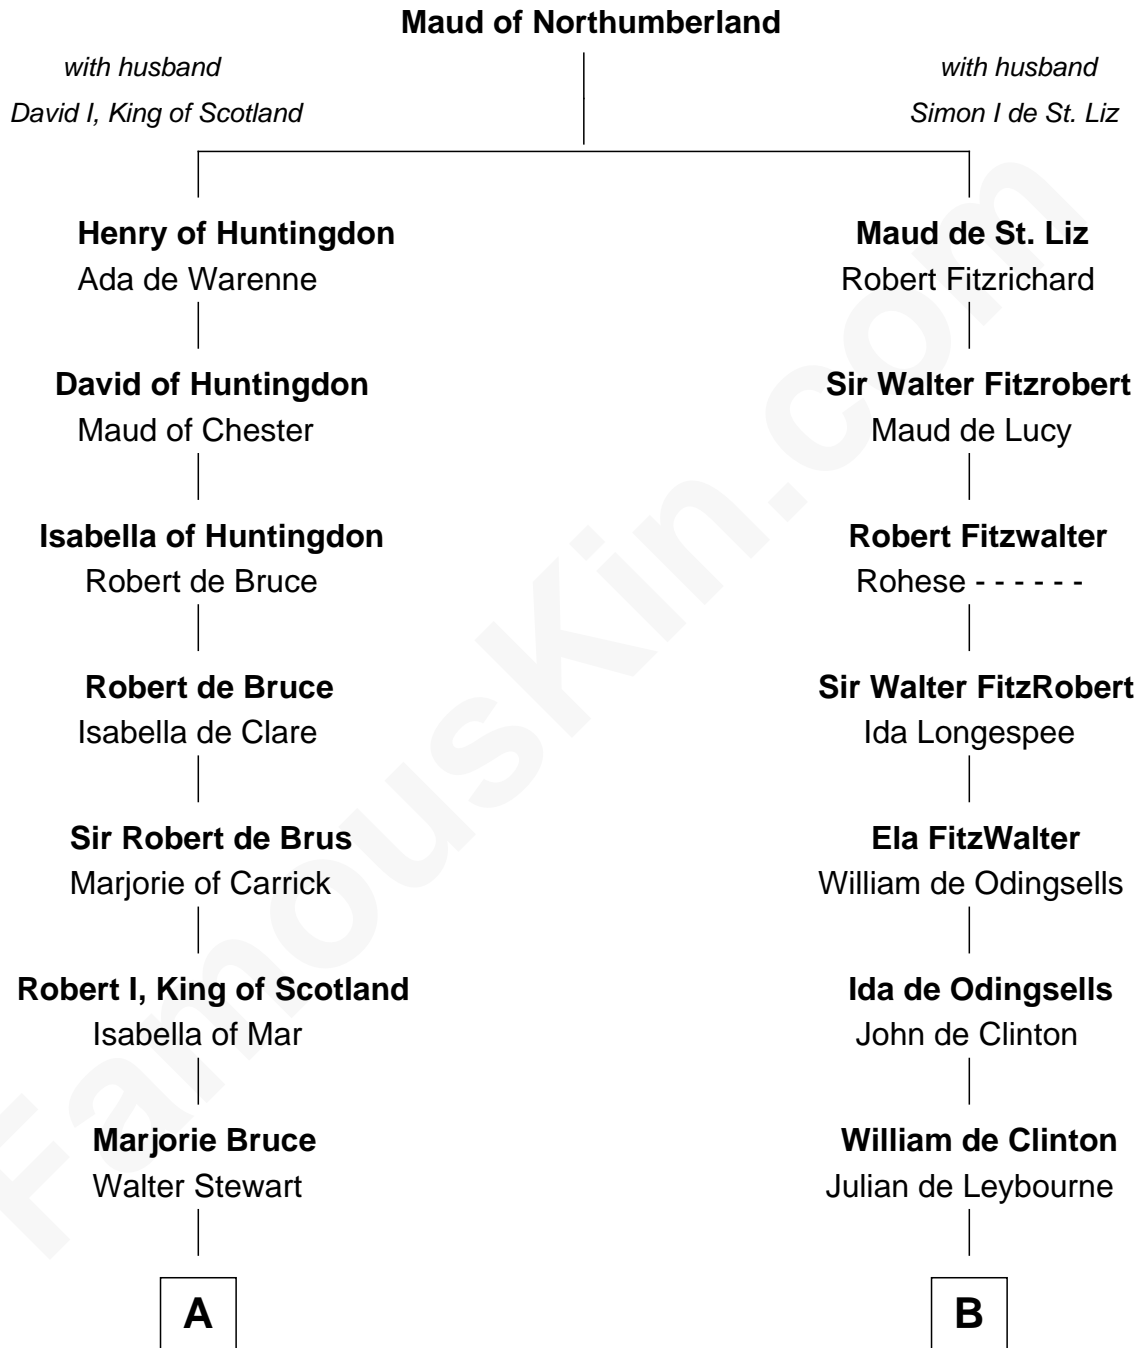

**FamousKin.com**  
**Relationship Chart of**  
**General Hugh Mercer**  
*American Revolution*

20th cousin 1 time removed of

**Abigail (Smith) Adams**  
*First Lady of President John Adams*

**C**

**John Row**  
Elspeth Gillespie

**Lilias Row**  
John Mercer

**Thomas Mercer**  
Isabel Smith

**William Mercer**  
Anne Munro

**General Hugh Mercer**  
*American Revolution*

**D**

**Anna Shepard**  
Daniel Quincy

**Col John Quincy**  
Elizabeth Norton