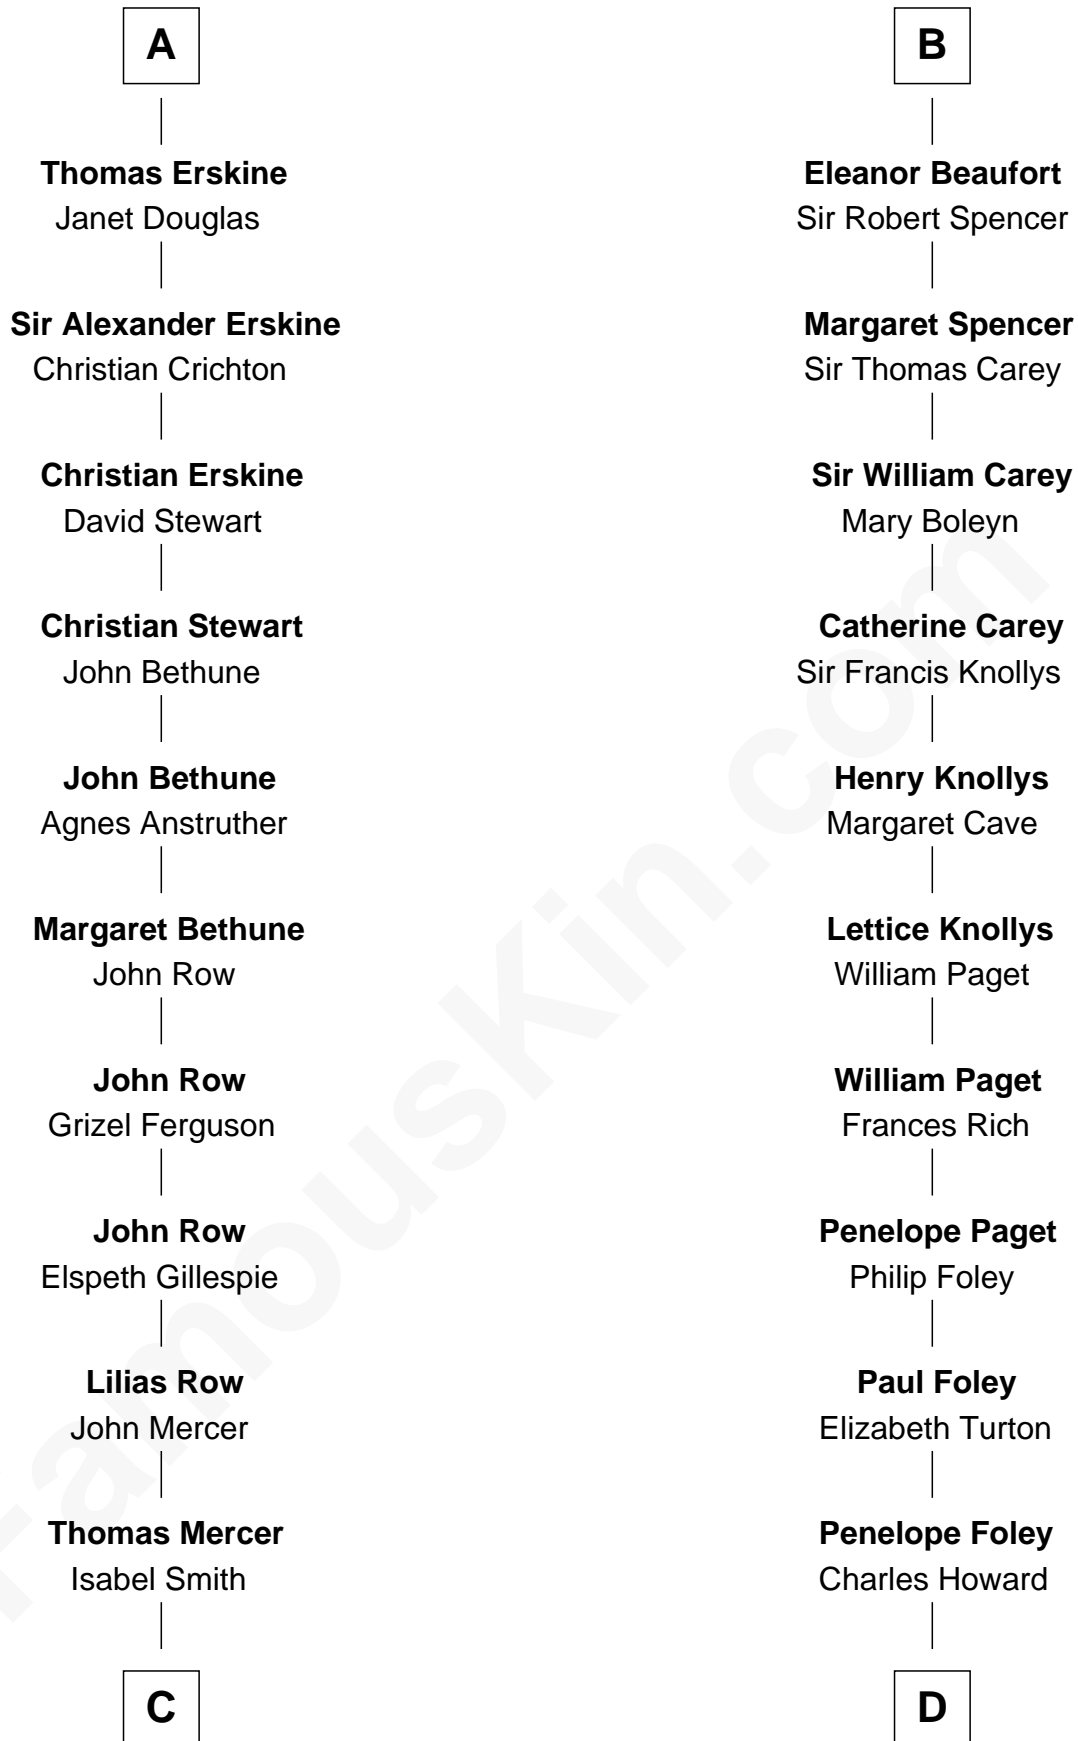

**FamousKin.com**  
**Relationship Chart of**  
**General Hugh Mercer**  
*American Revolution*

18th cousin 1 time removed of

**Charles Darwin**  
*Theory of Evolution*

FamousKin.com