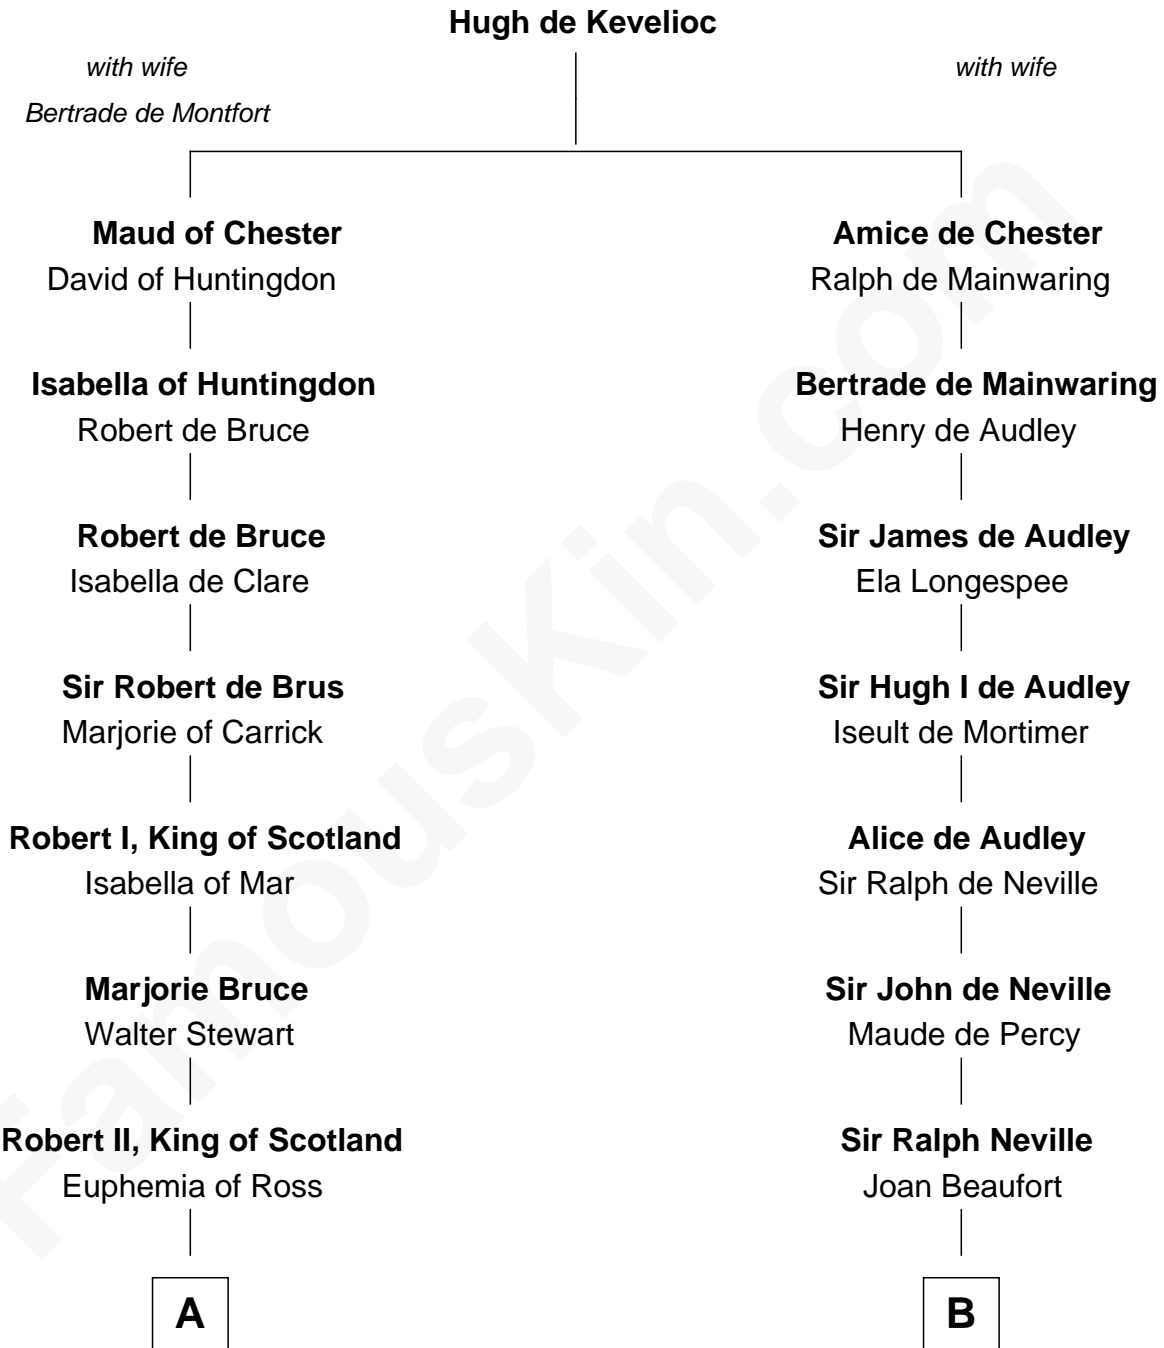

FamousKin.com
Relationship Chart of
General Hugh Mercer
American Revolution

11th cousin 9 times removed of

Catherine Parr
6th Wife of King Henry VIII

C

Lilias Row

John Mercer

Thomas Mercer

Isabel Smith

William Mercer

Anne Munro

General Hugh Mercer

American Revolution

FamousKin.com