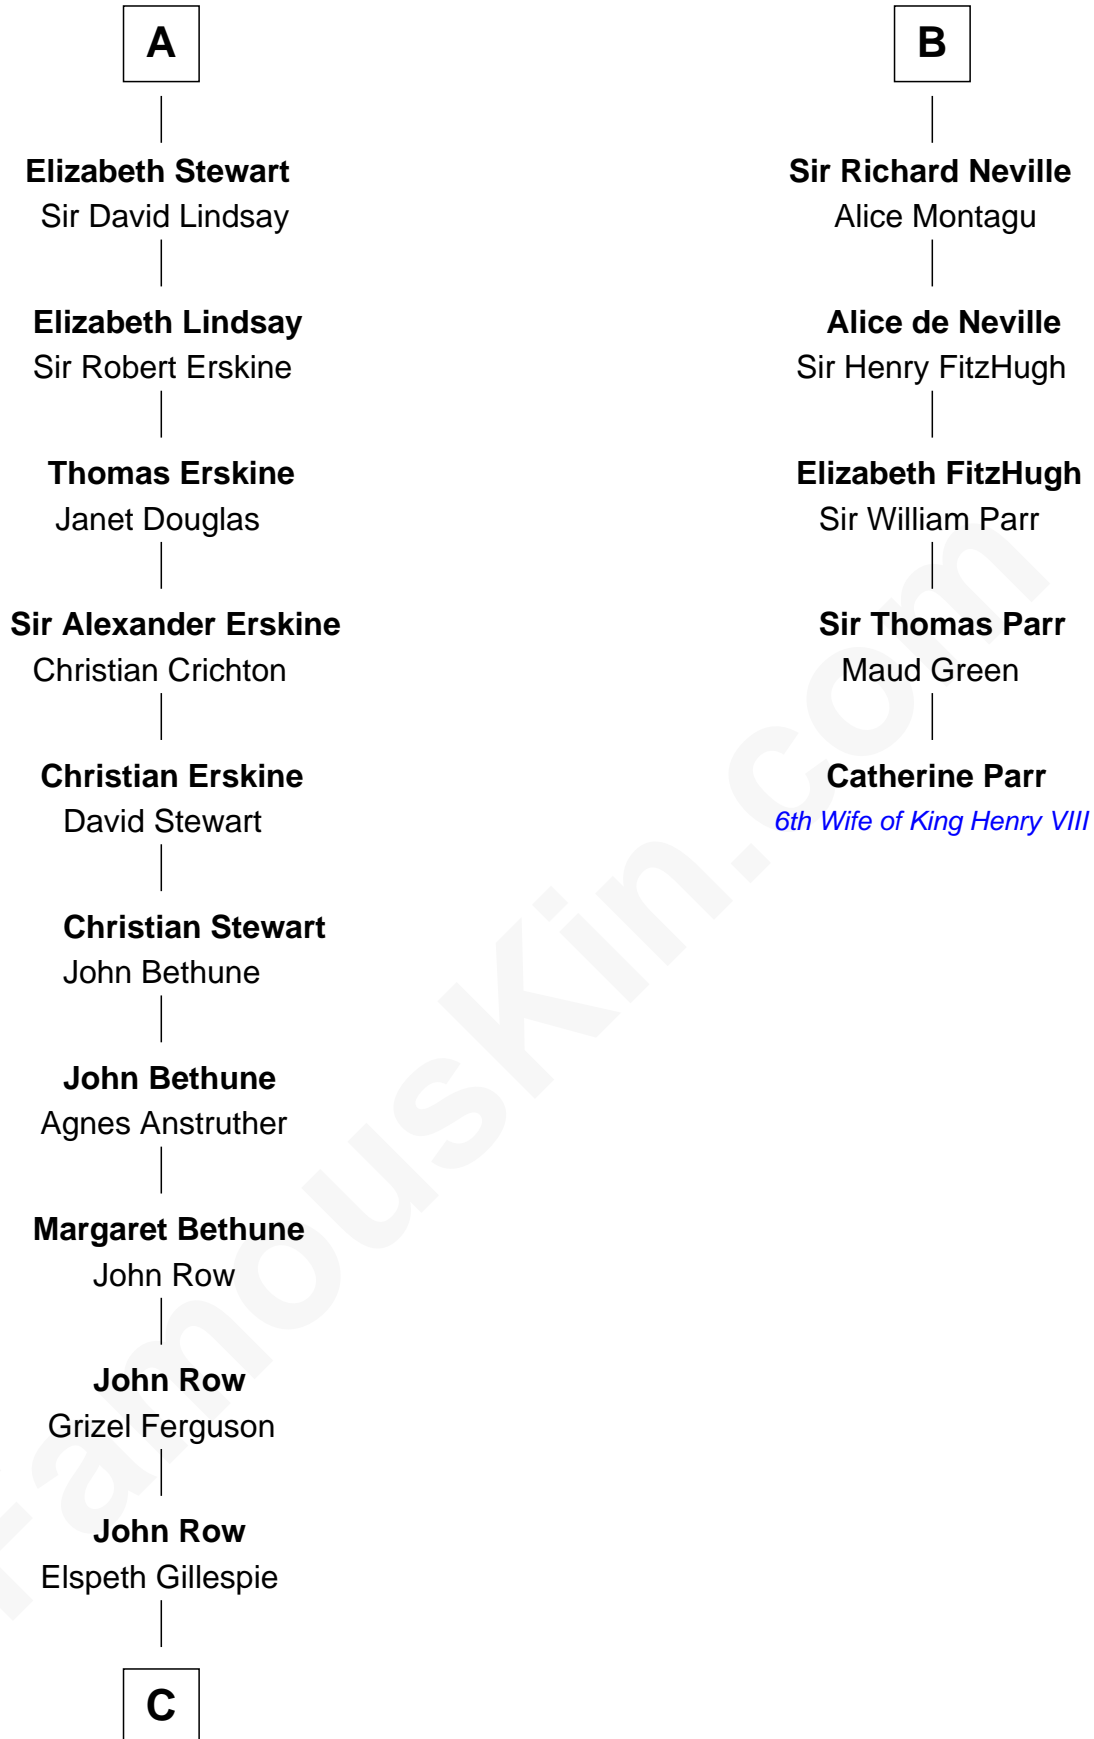

FamousKin.com
Relationship Chart of
General Hugh Mercer
American Revolution

11th cousin 9 times removed of

Catherine Parr
6th Wife of King Henry VIII

C

Lilias Row

John Mercer

Thomas Mercer

Isabel Smith

William Mercer

Anne Munro

General Hugh Mercer

American Revolution

FamousKin.com