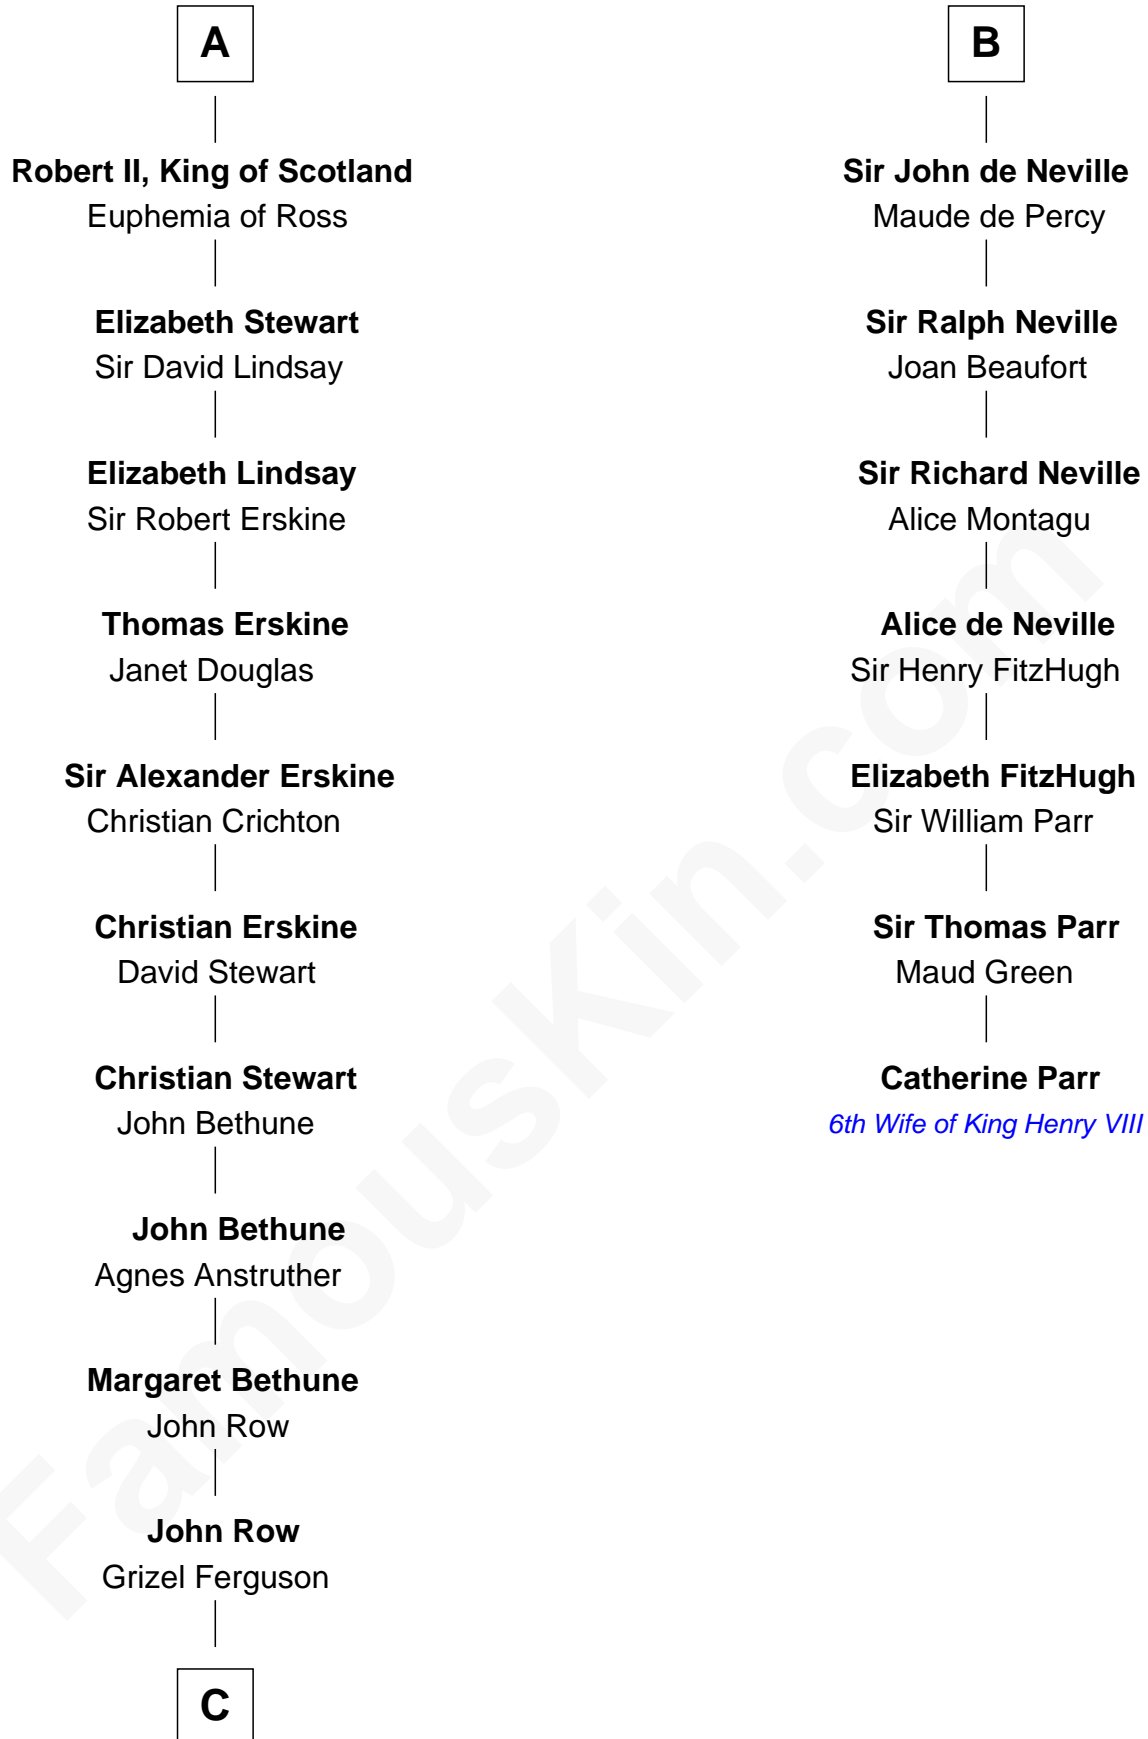

FamousKin.com
Relationship Chart of
General Hugh Mercer
American Revolution

13th cousin 8 times removed of

Catherine Parr
6th Wife of King Henry VIII

C

|

John Row

Elspeth Gillespie

|

Lilias Row

John Mercer

|

Thomas Mercer

Isabel Smith

|

William Mercer

Anne Munro