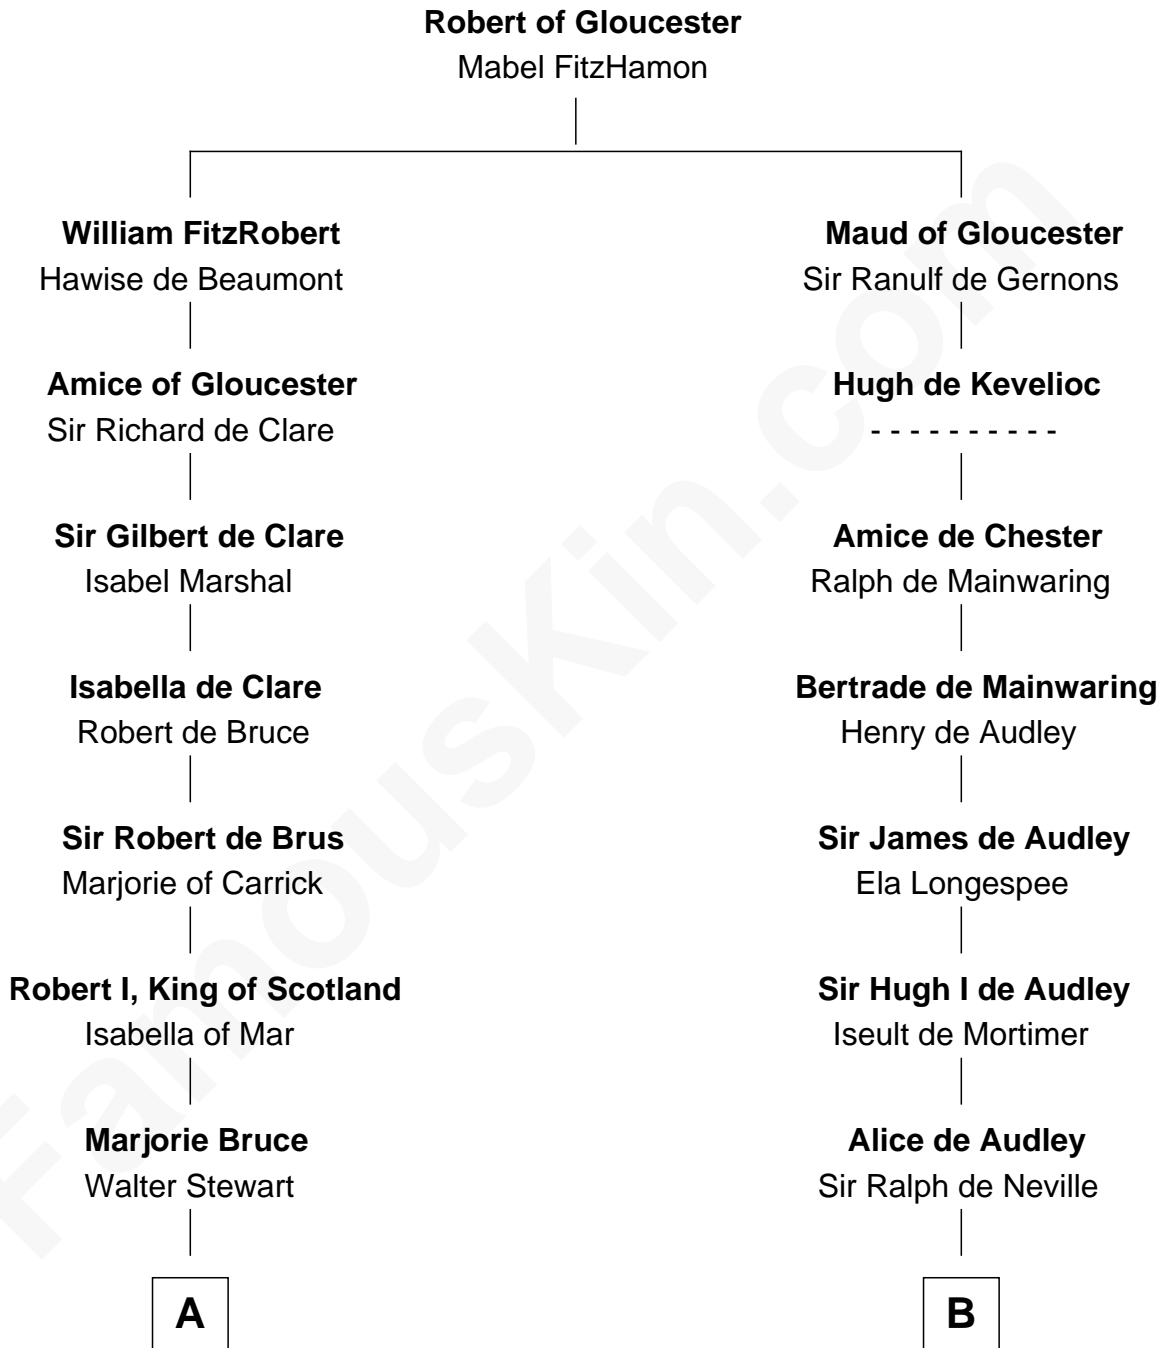

FamousKin.com
Relationship Chart of
General Hugh Mercer
American Revolution

13th cousin 8 times removed of

Catherine Parr
6th Wife of King Henry VIII

C

|

John Row

Elspeth Gillespie

|

Lilias Row

John Mercer

|

Thomas Mercer

Isabel Smith

|

William Mercer

Anne Munro

|

General Hugh Mercer

American Revolution

FamousKin.com